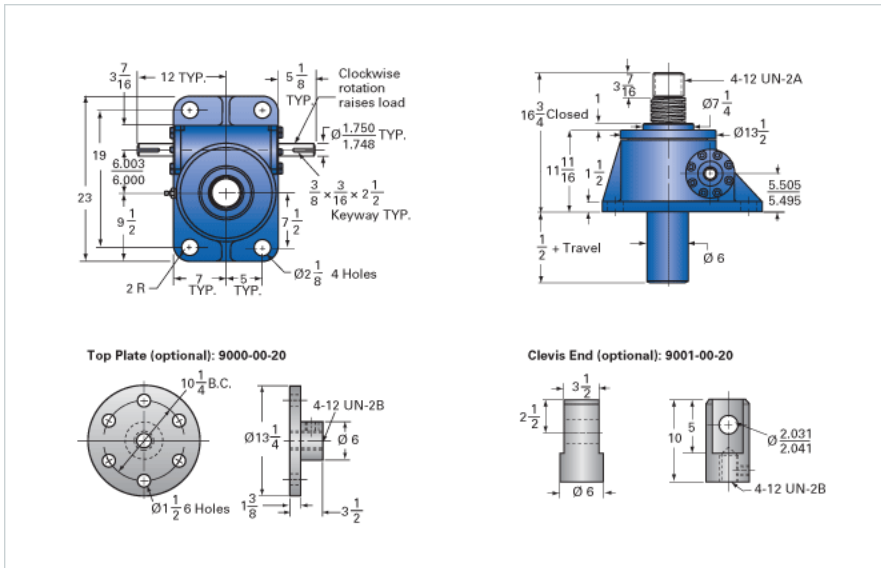

### Details

Capacity [Ton]	75
Gear Ratio	10 2/3:1
Turns of Worm per Inch Travel	16
Torque to Raise 1 lb. [in-lb]	0.0549
Lifting Screw Diameter [in]	5.00
Screw Lead [in]	0.667
Root Diameter [in]	4.286
Tare Drag Torque [in-lb]	155

### Performance Specifications

Maximum Allowable Input [hp]	28.00
Maximum Input Torque [in-lb]	8236
Maximum Worm Speed at Rated Load [rpm]	214
Maximum Load at 1750 RPM [lb]	18368
Starting Torque	2 x Running Torque

### Weight

Base 0 Travel [lb]	310
Per Inch of Travel [lb]	6.50
Grease [lb]	9.0