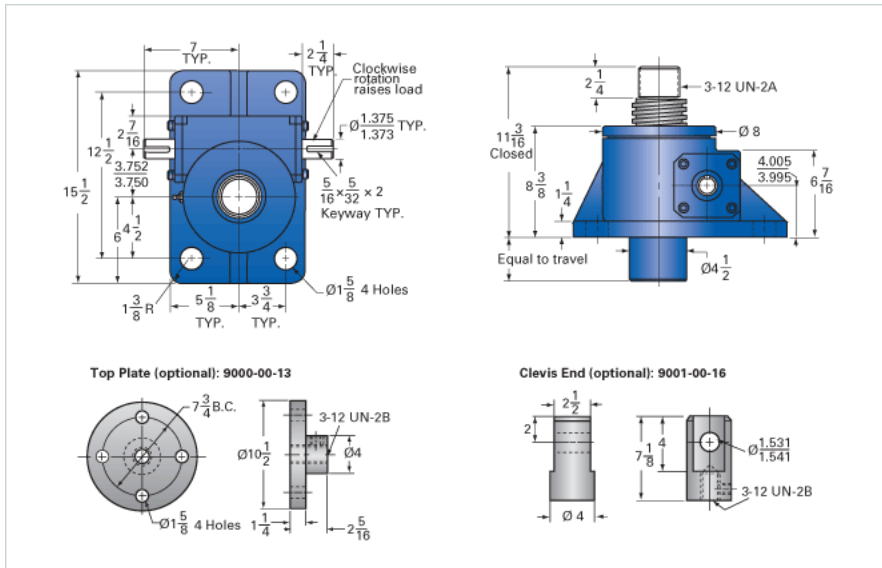

ActionJac 35-MSJ-U 32:1

Call 800-321-7800 or visit us online at www.nookindustries.com to configure and order your ActionJac 35-MSJ-U 32:1 today!

Details

Capacity [Ton]	35
Gear Ratio	32:1
Turns of Worm per Inch Travel	48
Torque to Raise 1 lb. [in-lb]	0.0257
Lifting Screw Diameter [in]	3.75
Screw Lead [in]	0.667
Root Diameter [in]	3.009
Tare Drag Torque [in-lb]	50

Performance Specifications

Maximum Allowable Input [hp]	3.50
Maximum Input Torque [in-lb]	1800
Maximum Worm Speed at Rated Load [rpm]	122
Maximum Load at 1750 RPM [lb]	4904
Starting Torque	2 x Running Torque

Weight

Base 0 Travel [lb]	145
Per Inch of Travel [lb]	3.40
Grease [lb]	3.5