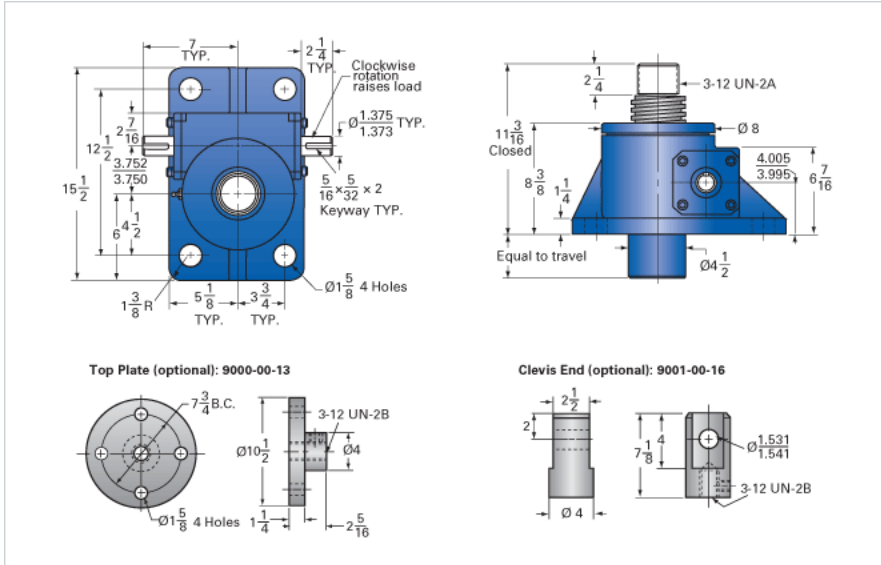

ActionJac 35-MSJ-U 32:1

Call 800-321-7800 or visit us online at www.nookindustries.com to configure and order your ActionJac 35-MSJ-U 32:1 today!

Details

Capacity [Ton]	35
Gear Ratio	32:1
Turns of Worm per Inch Travel	48
Torque to Raise 1 lb. [in-lb]	0.0257
Lifting Screw Diameter [in]	3.75
Screw Lead [in]	0.667
Root Diameter [in]	3.009
Tare Drag Torque [in-lb]	50

Performance Specifications

Maximum Allowable Input [hp]	3.50
Maximum Input Torque [in-lb]	1800
Maximum Worm Speed at Rated Load [rpm]	122
Maximum Load at 1750 RPM [lb]	4904
Starting Torque	2 x Running Torque

Weight

Base 0 Travel [lb]	145
Per Inch of Travel [lb]	3.40
Grease [lb]	3.5