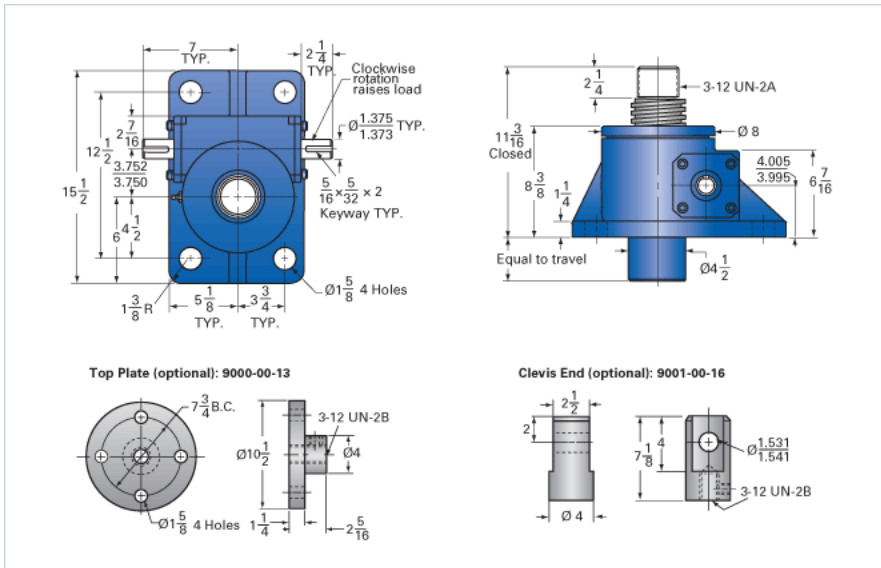

ActionJac 35-MSJ-U 32:1

Call 800-321-7800 or visit us online at www.nookindustries.com to configure and order your ActionJac 35-MSJ-U 32:1 today!

Details

Capacity [Ton]	35
Gear Ratio	32:1
Turns of Worm per Inch Travel	48
Torque to Raise 1 lb. [in-lb]	0.0257
Lifting Screw Diameter [in]	3.75
Screw Lead [in]	0.667
Root Diameter [in]	3.009
Tare Drag Torque [in-lb]	50

Performance Specifications

Maximum Allowable Input [hp]	3.50
Maximum Input Torque [in-lb]	1800
Maximum Worm Speed at Rated Load [rpm]	122
Maximum Load at 1750 RPM [lb]	4904
Starting Torque	2 x Running Torque

Weight

Base 0 Travel [lb]	145
Per Inch of Travel [lb]	3.40
Grease [lb]	3.5