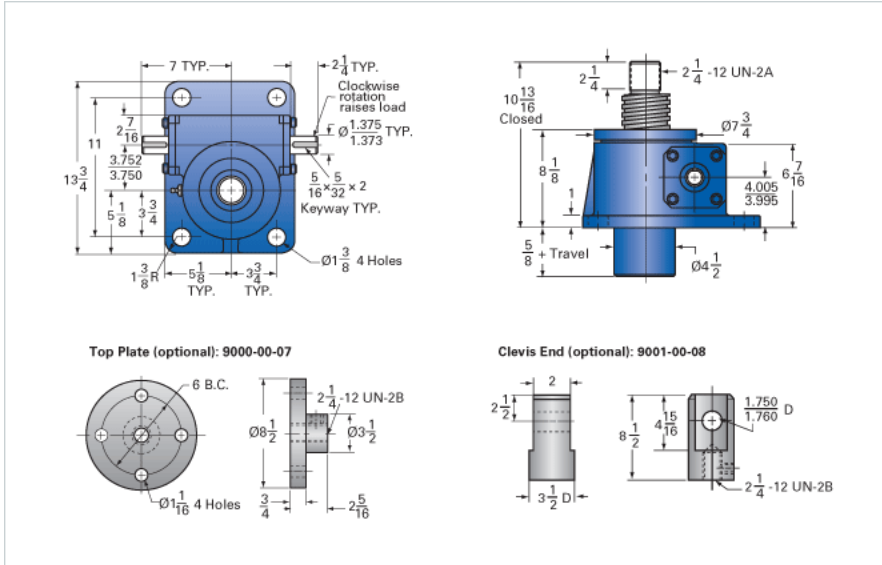

ActionJac 30-MSJ-U 32:1

Call 800-321-7800 or visit us online at www.nookindustries.com to configure and order your ActionJac 30-MSJ-U 32:1 today!

Details

Capacity [Ton]	30
Gear Ratio	32:1
Turns of Worm per Inch Travel	48
Torque to Raise 1 lb. [in-lb]	0.0235
Lifting Screw Diameter [in]	3.38
Screw Lead [in]	0.667
Root Diameter [in]	2.652
Tare Drag Torque [in-lb]	50

Performance Specifications

Maximum Allowable Input [hp]	3.50
Maximum Input Torque [in-lb]	1411
Maximum Worm Speed at Rated Load [rpm]	156
Maximum Load at 1750 RPM [lb]	5364
Starting Torque	2 x Running Torque

Weight

Base 0 Travel [lb]	145
Per Inch of Travel [lb]	2.90
Grease [lb]	1.5