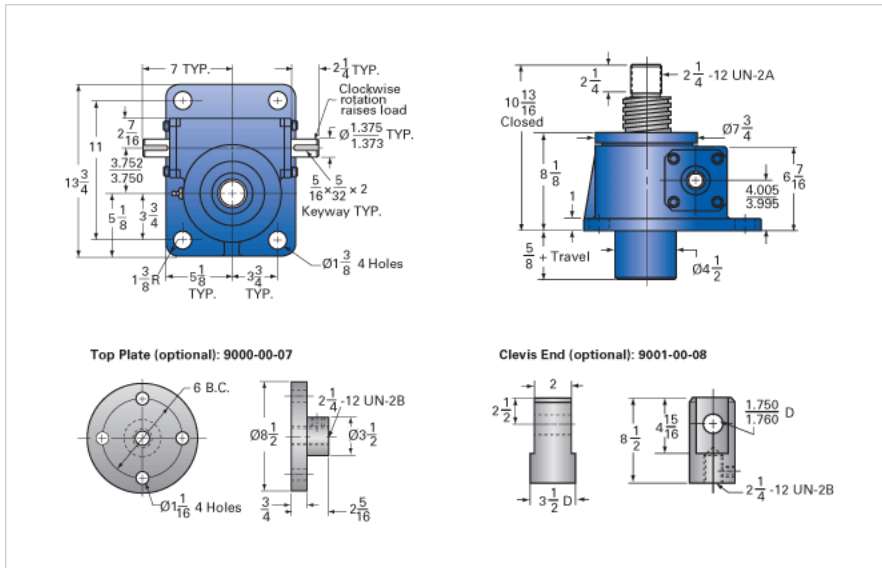

ActionJac 30-MSJ-U 32:1

Call 800-321-7800 or visit us online at www.nookindustries.com to configure and order your ActionJac 30-MSJ-U 32:1 today!

Details

Capacity [Ton]	30
Gear Ratio	32:1
Turns of Worm per Inch Travel	48
Torque to Raise 1 lb. [in-lb]	0.0235
Lifting Screw Diameter [in]	3.38
Screw Lead [in]	0.667
Root Diameter [in]	2.652
Tare Drag Torque [in-lb]	50

Performance Specifications

Maximum Allowable Input [hp]	3.50
Maximum Input Torque [in-lb]	1411
Maximum Worm Speed at Rated Load [rpm]	156
Maximum Load at 1750 RPM [lb]	5364
Starting Torque	2 x Running Torque

Weight

Base 0 Travel [lb]	145
Per Inch of Travel [lb]	2.90
Grease [lb]	1.5