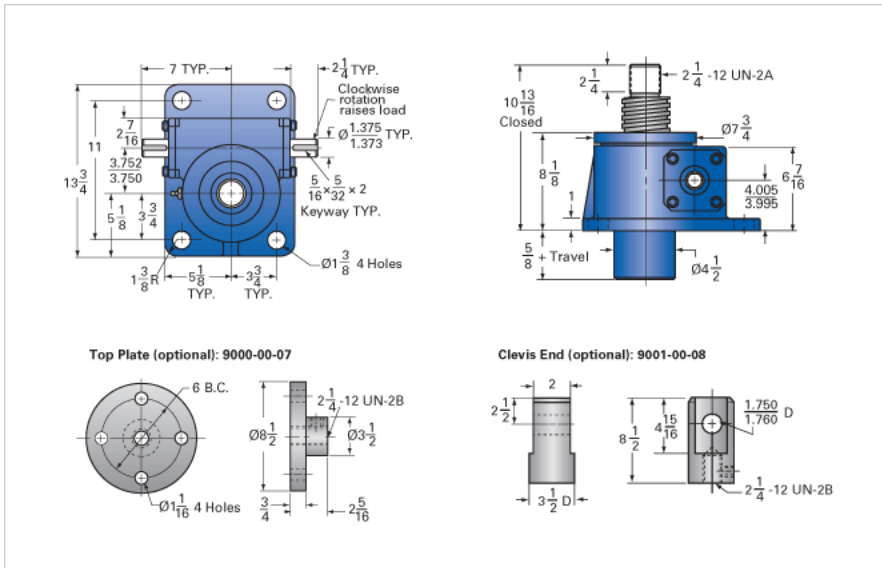

ActionJac 30-MSJ-U 32:1

Call 800-321-7800 or visit us online at www.nookindustries.com to configure and order your ActionJac 30-MSJ-U 32:1 today!

Details

Capacity [Ton]	30
Gear Ratio	32:1
Turns of Worm per Inch Travel	48
Torque to Raise 1 lb. [in-lb]	0.0235
Lifting Screw Diameter [in]	3.38
Screw Lead [in]	0.667
Root Diameter [in]	2.652
Tare Drag Torque [in-lb]	50

Performance Specifications

Maximum Allowable Input [hp]	3.50
Maximum Input Torque [in-lb]	1411
Maximum Worm Speed at Rated Load [rpm]	156
Maximum Load at 1750 RPM [lb]	5364
Starting Torque	2 x Running Torque

Weight

Base 0 Travel [lb]	145
Per Inch of Travel [lb]	2.90
Grease [lb]	1.5