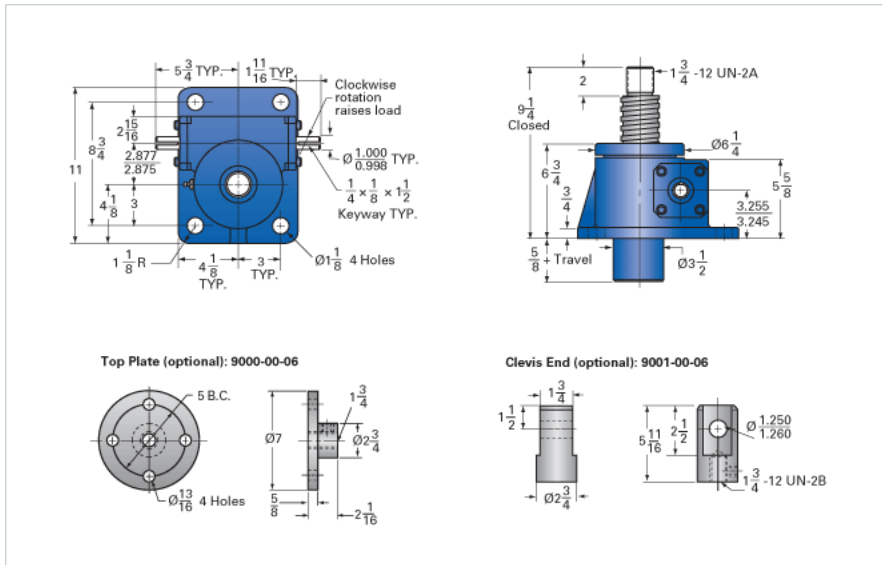

ActionJac 20-MSJ-U 24:1

Call 800-321-7800 or visit us online at www.nookindustries.com to configure and order your ActionJac 20-MSJ-U 24:1 today!

Details

Capacity [Ton]	20
Gear Ratio	24:1
Turns of Worm per Inch Travel	48
Torque to Raise 1 lb. [in-lb]	0.0218
Lifting Screw Diameter [in]	2.50
Screw Lead [in]	0.500
Root Diameter [in]	1.908
Tare Drag Torque [in-lb]	40

Performance Specifications

Maximum Allowable Input [hp]	2.50
Maximum Input Torque [in-lb]	873
Maximum Worm Speed at Rated Load [rpm]	180
Maximum Load at 1750 RPM [lb]	4130
Starting Torque	2 x Running Torque

Weight

Base 0 Travel [lb]	80
Per Inch of Travel [lb]	1.80
Grease [lb]	2.3