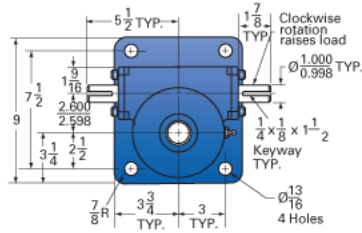

ActionJac 15-MSJ-U 24:1

Call 800-321-7800 or visit us online at www.nookindustries.com to configure and order your ActionJac 15-MSJ-U 24:1 today!