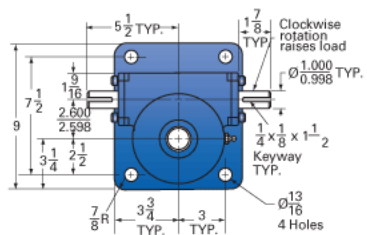

ActionJac 15-MSJ-U 24:1

Call 800-321-7800 or visit us online at www.nookindustries.com to configure and order your ActionJac 15-MSJ-U 24:1 today!