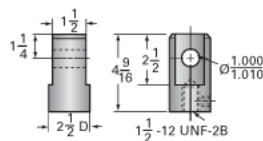

### Details

Capacity [Ton]	15
Gear Ratio	24:1
Turns of Worm per Inch Travel	48
Torque to Raise 1 lb. [in-lb]	0.0218
Lifting Screw Diameter [in]	2.25
Screw Lead [in]	0.500
Root Diameter [in]	1.684
Tare Drag Torque [in-lb]	20