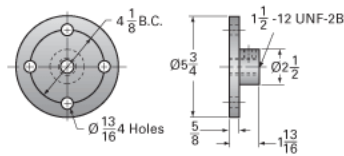

Top Plate (optional): 9000-00-05