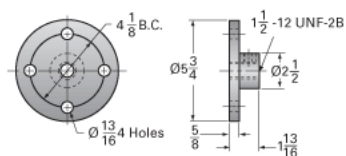

Top Plate (optional): 9000-00-05