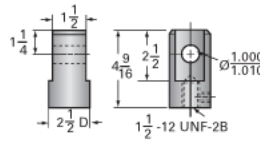

### Details

Capacity [Ton]	15
Gear Ratio	24:1
Turns of Worm per Inch Travel	48
Torque to Raise 1 lb. [in-lb]	0.0218
Lifting Screw Diameter [in]	2.25
Screw Lead [in]	0.500
Root Diameter [in]	1.684
Tare Drag Torque [in-lb]	20

### Performance Specifications

Maximum Allowable Input [hp]	1.50
Maximum Input Torque [in-lb]	654
Maximum Worm Speed at Rated Load [rpm]	144
Maximum Load at 1750 RPM [lb]	2478
Starting Torque	2 x Running Torque