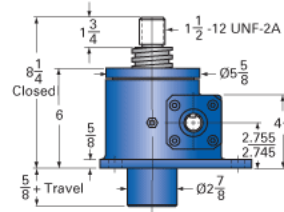

ActionJac 15-MSJ-U 24:1

Call 800-321-7800 or visit us online at www.nookindustries.com to configure and order your ActionJac 15-MSJ-U 24:1 today!