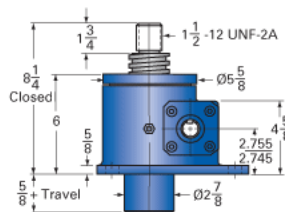

ActionJac 15-MSJ-U 24:1

Call 800-321-7800 or visit us online at www.nookindustries.com to configure and order your ActionJac 15-MSJ-U 24:1 today!