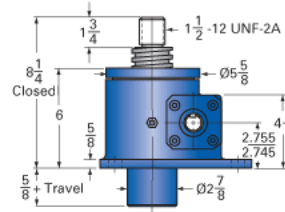

ActionJac 15-MSJ-U 8:1

Call 800-321-7800 or visit us online at www.nookindustries.com to configure and order your ActionJac 15-MSJ-U 8:1 today!

Top Plate (optional): 9000-00-05

Clevis End (optional): 9001-00-05

Details

Capacity [Ton]	15
Gear Ratio	8:1
Turns of Worm per Inch Travel	16
Torque to Raise 1 lb. [in-lb]	0.0407
Lifting Screw Diameter [in]	2.25
Screw Lead [in]	0.500
Root Diameter [in]	1.684
Tare Drag Torque [in-lb]	20