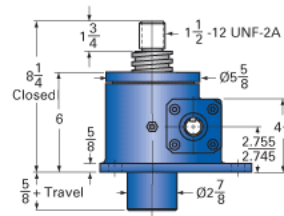

ActionJac 15-MSJ-U 8:1

Call 800-321-7800 or visit us online at www.nookindustries.com to configure and order your ActionJac 15-MSJ-U 8:1 today!

Top Plate (optional): 9000-00-05

Clevis End (optional): 9001-00-05

Details

Capacity [Ton]	15
Gear Ratio	8:1
Turns of Worm per Inch Travel	16
Torque to Raise 1 lb. [in-lb]	0.0407
Lifting Screw Diameter [in]	2.25
Screw Lead [in]	0.500
Root Diameter [in]	1.684
Tare Drag Torque [in-lb]	20