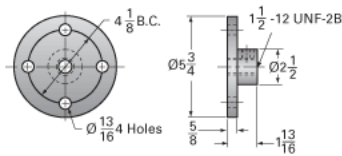

ActionJac 15-MSJ-U 8:1

Call 800-321-7800 or visit us online at www.nookindustries.com to configure and order your ActionJac 15-MSJ-U 8:1 today!

Top Plate (optional): 9000-00-05

Clevis End (optional): 9001-00-05

Details

Capacity [Ton]	15
Gear Ratio	8:1
Turns of Worm per Inch Travel	16
Torque to Raise 1 lb. [in-lb]	0.0407
Lifting Screw Diameter [in]	2.25
Screw Lead [in]	0.500
Root Diameter [in]	1.684
Tare Drag Torque [in-lb]	20

Performance Specifications

Maximum Allowable Input [hp]	5.00
Maximum Input Torque [in-lb]	1221
Maximum Worm Speed at Rated Load [rpm]	258
Maximum Load at 1750 RPM [lb]	4424
Starting Torque	2 x Running Torque