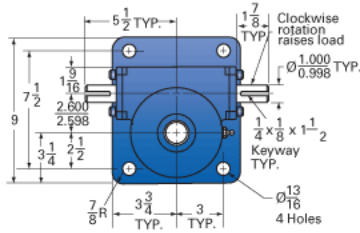

ActionJac 15-MSJ-U 8:1

Call 800-321-7800 or visit us online at www.nookindustries.com to configure and order your ActionJac 15-MSJ-U 8:1 today!