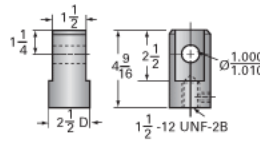

Details

Capacity [Ton]	15
Gear Ratio	8:1
Turns of Worm per Inch Travel	16
Torque to Raise 1 lb. [in-lb]	0.0407
Lifting Screw Diameter [in]	2.25
Screw Lead [in]	0.500
Root Diameter [in]	1.684
Tare Drag Torque [in-lb]	20

Performance Specifications

Maximum Allowable Input [hp]	5.00
Maximum Input Torque [in-lb]	1221
Maximum Worm Speed at Rated Load [rpm]	258
Maximum Load at 1750 RPM [lb]	4424
Starting Torque	2 x Running Torque