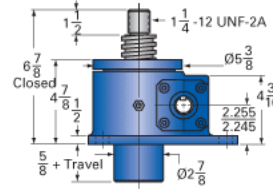

ActionJac 10-MSJ-U 8:1

Call 800-321-7800 or visit us online at www.nookindustries.com to configure and order your ActionJac 10-MSJ-U 8:1 today!

Top Plate (optional): 9000-00-03

Clevis End (optional): 9001-00-03

Details

Capacity [Ton]	10
Gear Ratio	8:1
Turns of Worm per Inch Travel	16
Torque to Raise 1 lb. [in-lb]	0.0377
Lifting Screw Diameter [in]	2.00
Screw Lead [in]	0.500
Root Diameter [in]	1.410
Tare Drag Torque [in-lb]	20