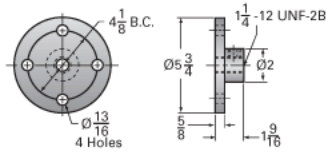

ActionJac 10-MSJ-U 8:1

Call 800-321-7800 or visit us online at www.nookindustries.com to configure and order your ActionJac 10-MSJ-U 8:1 today!

Top Plate (optional): 9000-00-03

Clevis End (optional): 9001-00-03

Details

Capacity [Ton]	10
Gear Ratio	8:1
Turns of Worm per Inch Travel	16
Torque to Raise 1 lb. [in-lb]	0.0377
Lifting Screw Diameter [in]	2.00
Screw Lead [in]	0.500
Root Diameter [in]	1.410
Tare Drag Torque [in-lb]	20

Performance Specifications

Maximum Allowable Input [hp]	5.00
Maximum Input Torque [in-lb]	753
Maximum Worm Speed at Rated Load [rpm]	418
Maximum Load at 1750 RPM [lb]	4776
Starting Torque	2 x Running Torque