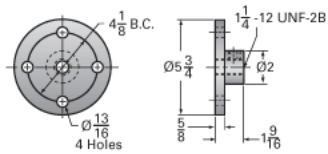

ActionJac 10-MSJ-U 8:1

Call 800-321-7800 or visit us online at www.nookindustries.com to configure and order your ActionJac 10-MSJ-U 8:1 today!

Top Plate (optional): 9000-00-03

Clevis End (optional): 9001-00-03

Details

Capacity [Ton]	10
Gear Ratio	8:1
Turns of Worm per Inch Travel	16
Torque to Raise 1 lb. [in-lb]	0.0377
Lifting Screw Diameter [in]	2.00
Screw Lead [in]	0.500
Root Diameter [in]	1.410
Tare Drag Torque [in-lb]	20

Performance Specifications

Maximum Allowable Input [hp]	5.00
Maximum Input Torque [in-lb]	753
Maximum Worm Speed at Rated Load [rpm]	418
Maximum Load at 1750 RPM [lb]	4776
Starting Torque	2 x Running Torque