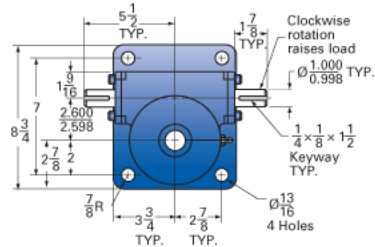

ActionJac 10-MSJ-U 8:1

Call 800-321-7800 or visit us online at www.nookindustries.com to configure and order your ActionJac 10-MSJ-U 8:1 today!