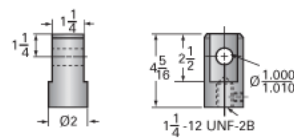

Details

Capacity [Ton]	10
Gear Ratio	8:1
Turns of Worm per Inch Travel	16
Torque to Raise 1 lb. [in-lb]	0.0377
Lifting Screw Diameter [in]	2.00
Screw Lead [in]	0.500
Root Diameter [in]	1.410
Tare Drag Torque [in-lb]	20

Performance Specifications

Maximum Allowable Input [hp]	5.00
Maximum Input Torque [in-lb]	753
Maximum Worm Speed at Rated Load [rpm]	418
Maximum Load at 1750 RPM [lb]	4776
Starting Torque	2 x Running Torque