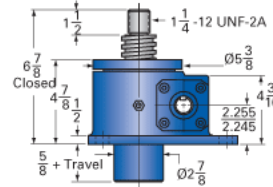

ActionJac 10-MSJ-U 8:1

Call 800-321-7800 or visit us online at www.nookindustries.com to configure and order your ActionJac 10-MSJ-U 8:1 today!

Top Plate (optional): 9000-00-03

Clevis End (optional): 9001-00-03

Details

Capacity [Ton]	10
Gear Ratio	8:1
Turns of Worm per Inch Travel	16
Torque to Raise 1 lb. [in-lb]	0.0377
Lifting Screw Diameter [in]	2.00
Screw Lead [in]	0.500
Root Diameter [in]	1.410
Tare Drag Torque [in-lb]	20