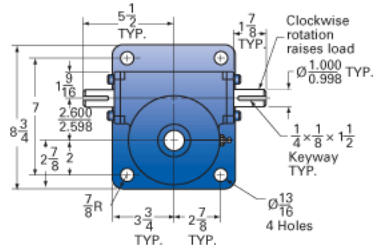

ActionJac 10-MSJ-U 8:1

Call 800-321-7800 or visit us online at www.nookindustries.com to configure and order your ActionJac 10-MSJ-U 8:1 today!