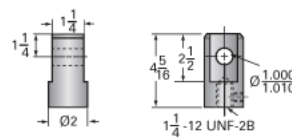

Details

Capacity [Ton]	10
Gear Ratio	8:1
Turns of Worm per Inch Travel	16
Torque to Raise 1 lb. [in-lb]	0.0377
Lifting Screw Diameter [in]	2.00
Screw Lead [in]	0.500
Root Diameter [in]	1.410
Tare Drag Torque [in-lb]	20

Performance Specifications

Maximum Allowable Input [hp]	5.00
Maximum Input Torque [in-lb]	753
Maximum Worm Speed at Rated Load [rpm]	418
Maximum Load at 1750 RPM [lb]	4776
Starting Torque	2 x Running Torque