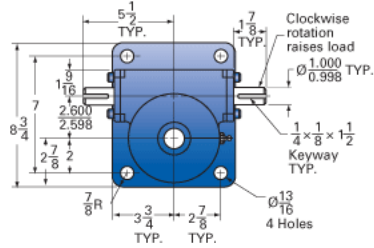

ActionJac 10-MSJ-U 8:1

Call 800-321-7800 or visit us online at www.nookindustries.com to configure and order your ActionJac 10-MSJ-U 8:1 today!