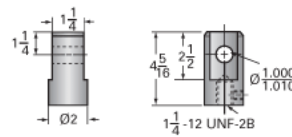

Details

Capacity [Ton]	10
Gear Ratio	8:1
Turns of Worm per Inch Travel	16
Torque to Raise 1 lb. [in-lb]	0.0377
Lifting Screw Diameter [in]	2.00
Screw Lead [in]	0.500
Root Diameter [in]	1.410
Tare Drag Torque [in-lb]	20

Performance Specifications

Maximum Allowable Input [hp]	5.00
Maximum Input Torque [in-lb]	753
Maximum Worm Speed at Rated Load [rpm]	418
Maximum Load at 1750 RPM [lb]	4776
Starting Torque	2 x Running Torque