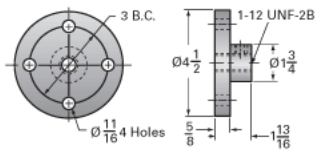

Top Plate (optional): 9000-00-02