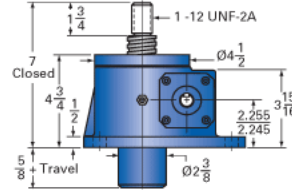

ActionJac 5-MSJ-U 24:1

Call 800-321-7800 or visit us online at www.nookindustries.com to configure and order your ActionJac 5-MSJ-U 24:1 today!