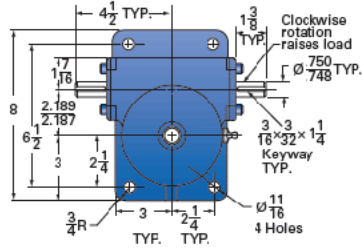

ActionJac 5-MSJ-U 24:1

Call 800-321-7800 or visit us online at www.nookindustries.com to configure and order your ActionJac 5-MSJ-U 24:1 today!