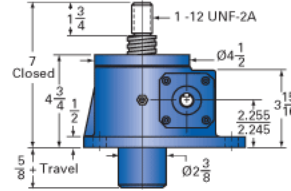

ActionJac 5-MSJ-U 24:1

Call 800-321-7800 or visit us online at www.nookindustries.com to configure and order your ActionJac 5-MSJ-U 24:1 today!