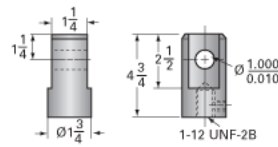

### Details

Capacity [Ton]	5
Gear Ratio	24:1
Turns of Worm per Inch Travel	64
Torque to Raise 1 lb. [in-lb]	0.0144
Lifting Screw Diameter [in]	1.50
Screw Lead [in]	0.375
Root Diameter [in]	1.066
Tare Drag Torque [in-lb]	10

### Performance Specifications

Maximum Allowable Input [hp]	0.75
Maximum Input Torque [in-lb]	144
Maximum Worm Speed at Rated Load [rpm]	330
Maximum Load at 1750 RPM [lb]	1875
Starting Torque	2 x Running Torque