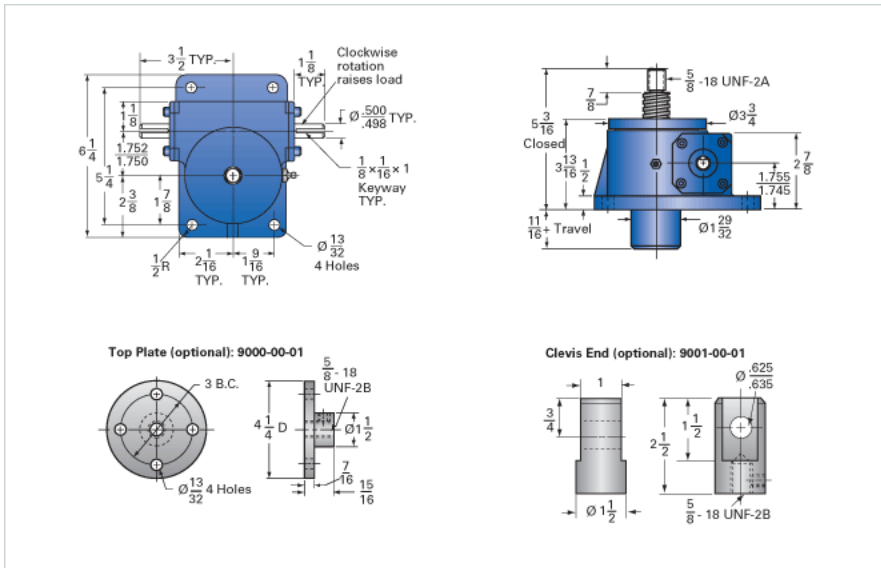

ActionJac 2.5-MSJ-U 24:1

Call 800-321-7800 or visit us online at www.nookindustries.com to configure and order your ActionJac 2.5-MSJ-U 24:1 today!

Details

Capacity [Ton]	2.5
Gear Ratio	24:1
Turns of Worm per Inch Travel	96
Torque to Raise 1 lb. [in-lb]	0.0106
Lifting Screw Diameter [in]	1.00
Screw Lead [in]	0.250
Root Diameter [in]	0.698
Tare Drag Torque [in-lb]	5

Performance Specifications

Maximum Allowable Input [hp]	0.50
Maximum Input Torque [in-lb]	53
Maximum Worm Speed at Rated Load [rpm]	594
Maximum Load at 1750 RPM [lb]	1699
Starting Torque	2 x Running Torque

Weight

Base 0 Travel [lb]	17
Per Inch of Travel [lb]	0.45
Grease [lb]	0.5