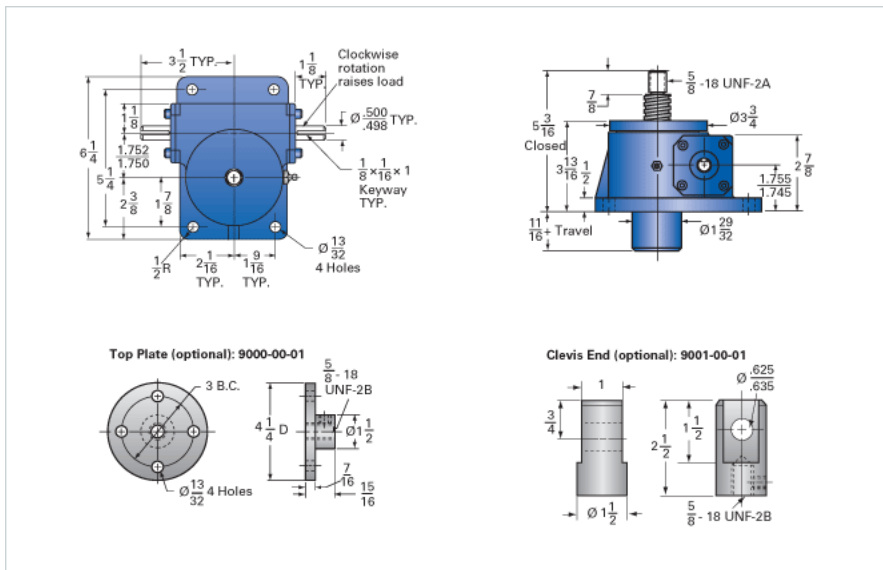

### Details

Capacity [Ton]	2.5
Gear Ratio	24:1
Turns of Worm per Inch Travel	96
Torque to Raise 1 lb. [in-lb]	0.0106
Lifting Screw Diameter [in]	1.00
Screw Lead [in]	0.250
Root Diameter [in]	0.698
Tare Drag Torque [in-lb]	5

### Performance Specifications

Maximum Allowable Input [hp]	0.50
Maximum Input Torque [in-lb]	53
Maximum Worm Speed at Rated Load [rpm]	594
Maximum Load at 1750 RPM [lb]	1699
Starting Torque	2 x Running Torque