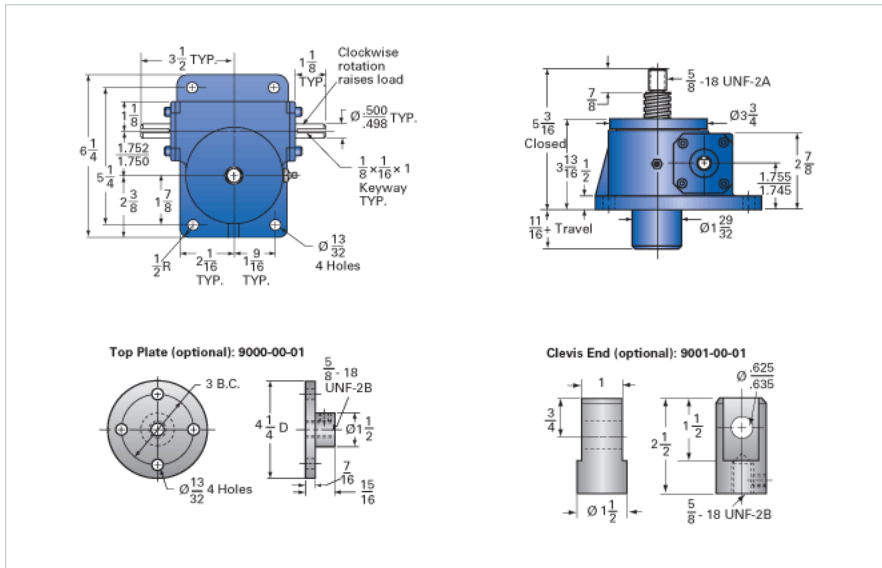

ActionJac 2.5-MSJ-U 12:1

Call 800-321-7800 or visit us online at www.nookindustries.com to configure and order your ActionJac 2.5-MSJ-U 12:1 today!

Details

Capacity [Ton]	2.5
Gear Ratio	12:1
Turns of Worm per Inch Travel	48
Torque to Raise 1 lb. [in-lb]	0.0148
Lifting Screw Diameter [in]	1.00
Screw Lead [in]	0.250
Root Diameter [in]	0.698
Tare Drag Torque [in-lb]	5

Performance Specifications

Maximum Allowable Input [hp]	1.50
Maximum Input Torque [in-lb]	74
Maximum Worm Speed at Rated Load [rpm]	1277
Maximum Load at 1750 RPM [lb]	3650
Starting Torque	2 x Running Torque

Weight

Base 0 Travel [lb]	17
Per Inch of Travel [lb]	0.45
Grease [lb]	0.5