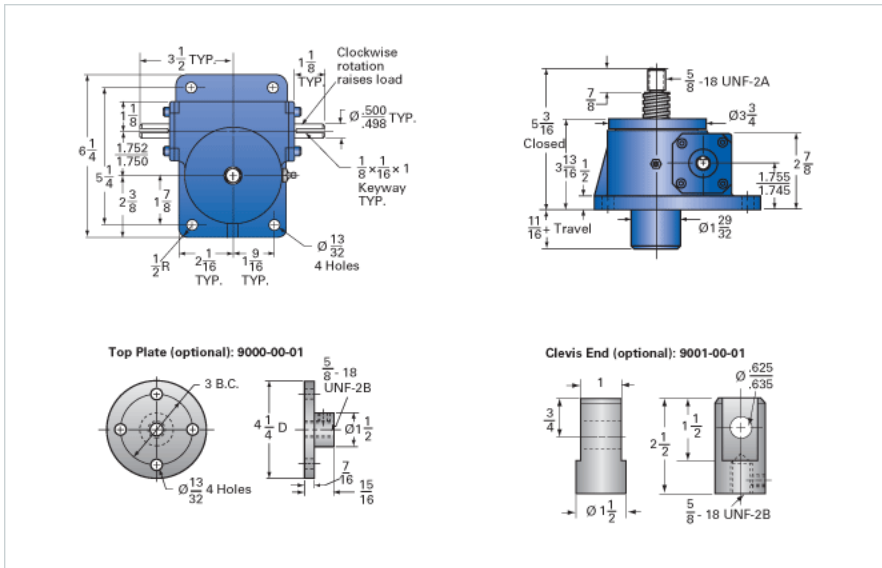

ActionJac 2.5-MSJ-U 12:1

Call 800-321-7800 or visit us online at www.nookindustries.com to configure and order your ActionJac 2.5-MSJ-U 12:1 today!

Details

Capacity [Ton]	2.5
Gear Ratio	12:1
Turns of Worm per Inch Travel	48
Torque to Raise 1 lb. [in-lb]	0.0148
Lifting Screw Diameter [in]	1.00
Screw Lead [in]	0.250
Root Diameter [in]	0.698
Tare Drag Torque [in-lb]	5

Performance Specifications

Maximum Allowable Input [hp]	1.50
Maximum Input Torque [in-lb]	74
Maximum Worm Speed at Rated Load [rpm]	1277
Maximum Load at 1750 RPM [lb]	3650
Starting Torque	2 x Running Torque

Weight

Base 0 Travel [lb]	17
Per Inch of Travel [lb]	0.45
Grease [lb]	0.5