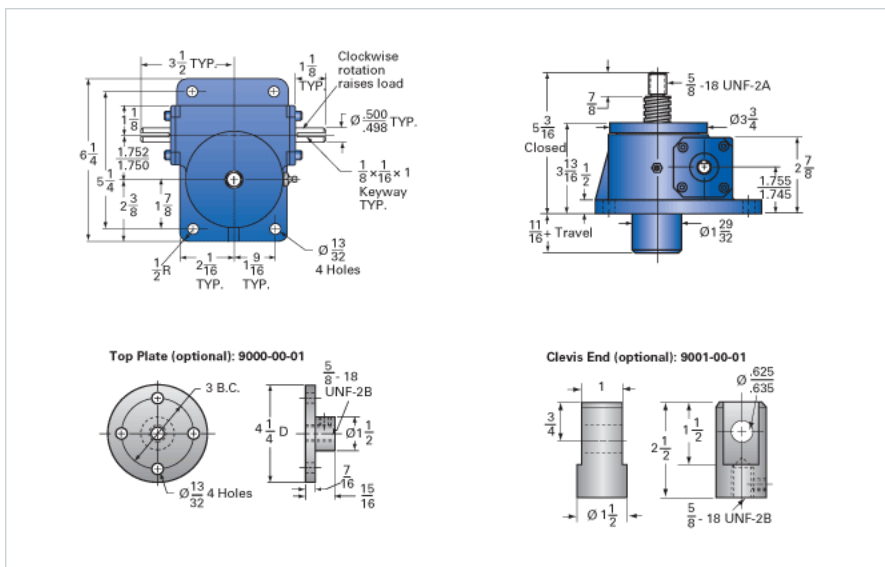

### Details

Capacity [Ton]	2.5
Gear Ratio	12:1
Turns of Worm per Inch Travel	48
Torque to Raise 1 lb. [in-lb]	0.0148
Lifting Screw Diameter [in]	1.00
Screw Lead [in]	0.250
Root Diameter [in]	0.698
Tare Drag Torque [in-lb]	5

### Performance Specifications

Maximum Allowable Input [hp]	1.50
Maximum Input Torque [in-lb]	74
Maximum Worm Speed at Rated Load [rpm]	1277
Maximum Load at 1750 RPM [lb]	3650
Starting Torque	2 x Running Torque

### Weight

Base 0 Travel [lb]	17
Per Inch of Travel [lb]	0.45
Grease [lb]	0.5