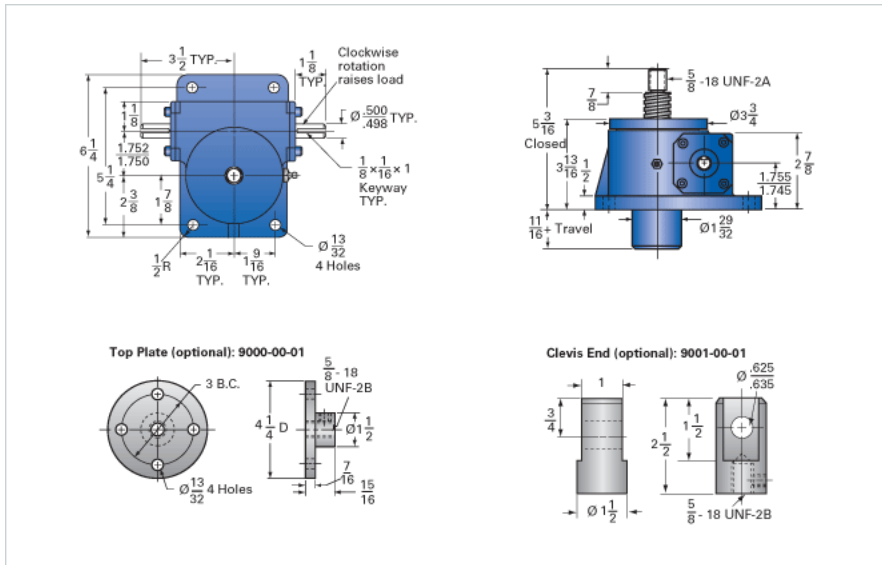

## ActionJac 2.5-MSJ-U 12:1

Call 800-321-7800 or visit us online at [www.nookindustries.com](http://www.nookindustries.com) to configure and order your ActionJac 2.5-MSJ-U 12:1 today!

<b>Details</b>	
Capacity [Ton]	2.5
Gear Ratio	12:1
Turns of Worm per Inch Travel	48
Torque to Raise 1 lb. [in-lb]	0.0148
Lifting Screw Diameter [in]	1.00
Screw Lead [in]	0.250
Root Diameter [in]	0.698
Tare Drag Torque [in-lb]	5
<b>Performance Specifications</b>	
Maximum Allowable Input [hp]	1.50
Maximum Input Torque [in-lb]	74
Maximum Worm Speed at Rated Load [rpm]	1277
Maximum Load at 1750 RPM [lb]	3650
Starting Torque	2 x Running Torque
<b>Weight</b>	
Base 0 Travel [lb]	17
Per Inch of Travel [lb]	0.45
Grease [lb]	0.5