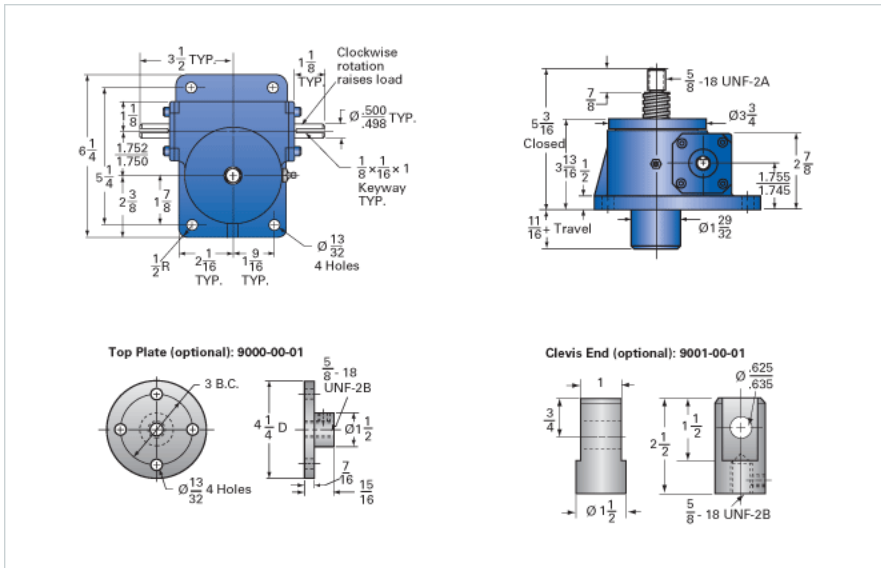

ActionJac 2.5-MSJ-U 6:1

Call 800-321-7800 or visit us online at www.nookindustries.com to configure and order your ActionJac 2.5-MSJ-U 6:1 today!

Details

Capacity [Ton]	2.5
Gear Ratio	6:1
Turns of Worm per Inch Travel	24
Torque to Raise 1 lb. [in-lb]	0.0252
Lifting Screw Diameter [in]	1.00
Screw Lead [in]	0.250
Root Diameter [in]	0.698
Tare Drag Torque [in-lb]	5

Performance Specifications

Maximum Allowable Input [hp]	2.00
Maximum Input Torque [in-lb]	126
Maximum Worm Speed at Rated Load [rpm]	1000
Maximum Load at 1750 RPM [lb]	2858
Starting Torque	2 x Running Torque

Weight

Base 0 Travel [lb]	17
Per Inch of Travel [lb]	0.45
Grease [lb]	0.5