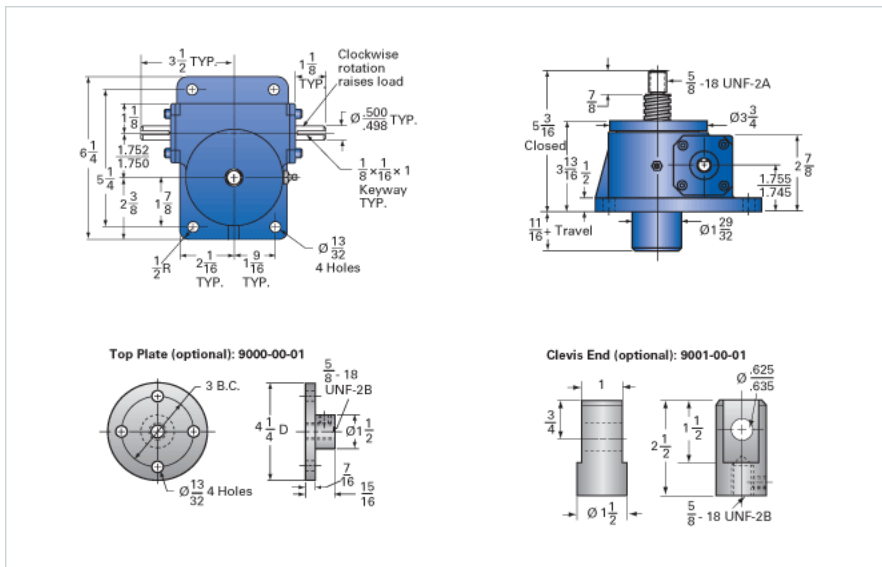

ActionJac 2.5-MSJ-U 6:1

Call 800-321-7800 or visit us online at www.nookindustries.com to configure and order your ActionJac 2.5-MSJ-U 6:1 today!

Details

Capacity [Ton]	2.5
Gear Ratio	6:1
Turns of Worm per Inch Travel	24
Torque to Raise 1 lb. [in-lb]	0.0252
Lifting Screw Diameter [in]	1.00
Screw Lead [in]	0.250
Root Diameter [in]	0.698
Tare Drag Torque [in-lb]	5

Performance Specifications

Maximum Allowable Input [hp]	2.00
Maximum Input Torque [in-lb]	126
Maximum Worm Speed at Rated Load [rpm]	1000
Maximum Load at 1750 RPM [lb]	2858
Starting Torque	2 x Running Torque

Weight

Base 0 Travel [lb]	17
Per Inch of Travel [lb]	0.45
Grease [lb]	0.5