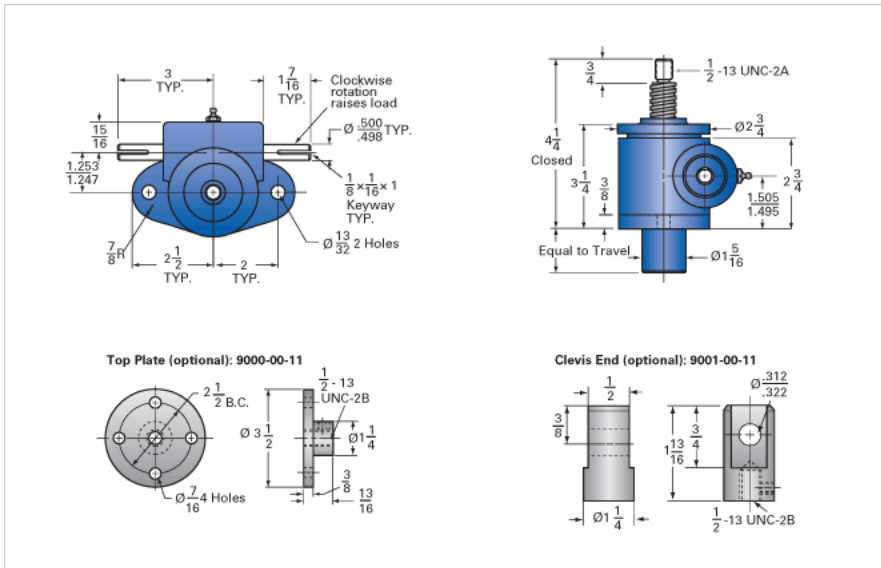

### Details

Capacity [Ton]	1
Gear Ratio	20:1
Turns of Worm per Inch Travel	100
Torque to Raise 1 lb. [in-lb]	0.0105
Lifting Screw Diameter [in]	0.75
Screw Lead [in]	0.200
Root Diameter [in]	0.502
Tare Drag Torque [in-lb]	3

### Performance Specifications

Maximum Allowable Input [hp]	0.25
Maximum Input Torque [in-lb]	21
Maximum Worm Speed at Rated Load [rpm]	750
Maximum Load at 1750 RPM [lb]	857
Starting Torque	2 x Running Torque