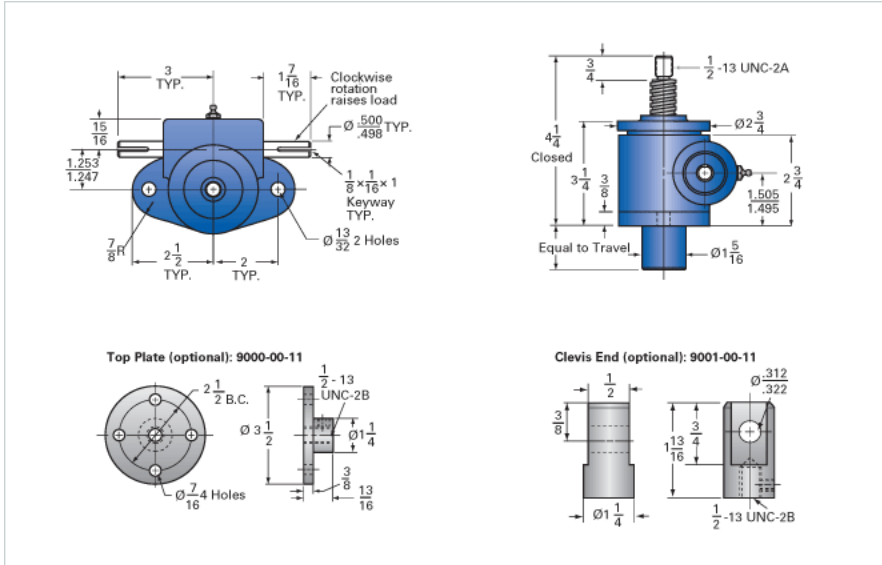

ActionJac 1-MSJ-U 20:1

Call 800-321-7800 or visit us online at www.nookindustries.com to configure and order your ActionJac 1-MSJ-U 20:1 today!

Details

Capacity [Ton]	1
Gear Ratio	20:1
Turns of Worm per Inch Travel	100
Torque to Raise 1 lb. [in-lb]	0.0105
Lifting Screw Diameter [in]	0.75
Screw Lead [in]	0.200
Root Diameter [in]	0.502
Tare Drag Torque [in-lb]	3

Performance Specifications

Maximum Allowable Input [hp]	0.25
Maximum Input Torque [in-lb]	21
Maximum Worm Speed at Rated Load [rpm]	750
Maximum Load at 1750 RPM [lb]	857
Starting Torque	2 x Running Torque

Weight

Base 0 Travel [lb]	5.5
Per Inch of Travel [lb]	0.30
Grease [lb]	0.5