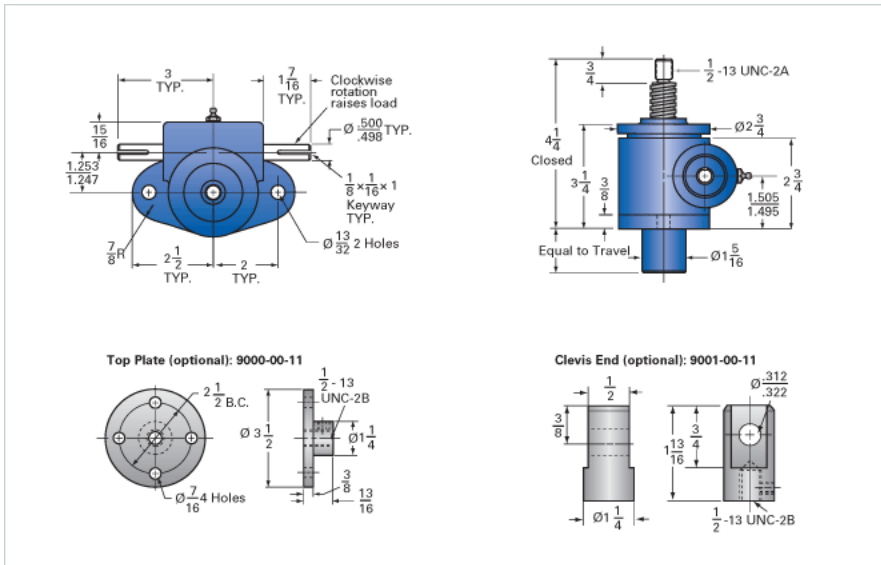

ActionJac 1-MSJ-U 20:1

Call 800-321-7800 or visit us online at www.nookindustries.com to configure and order your ActionJac 1-MSJ-U 20:1 today!

Details

Capacity [Ton]	1
Gear Ratio	20:1
Turns of Worm per Inch Travel	100
Torque to Raise 1 lb. [in-lb]	0.0105
Lifting Screw Diameter [in]	0.75
Screw Lead [in]	0.200
Root Diameter [in]	0.502
Tare Drag Torque [in-lb]	3

Performance Specifications

Maximum Allowable Input [hp]	0.25
Maximum Input Torque [in-lb]	21
Maximum Worm Speed at Rated Load [rpm]	750
Maximum Load at 1750 RPM [lb]	857
Starting Torque	2 x Running Torque