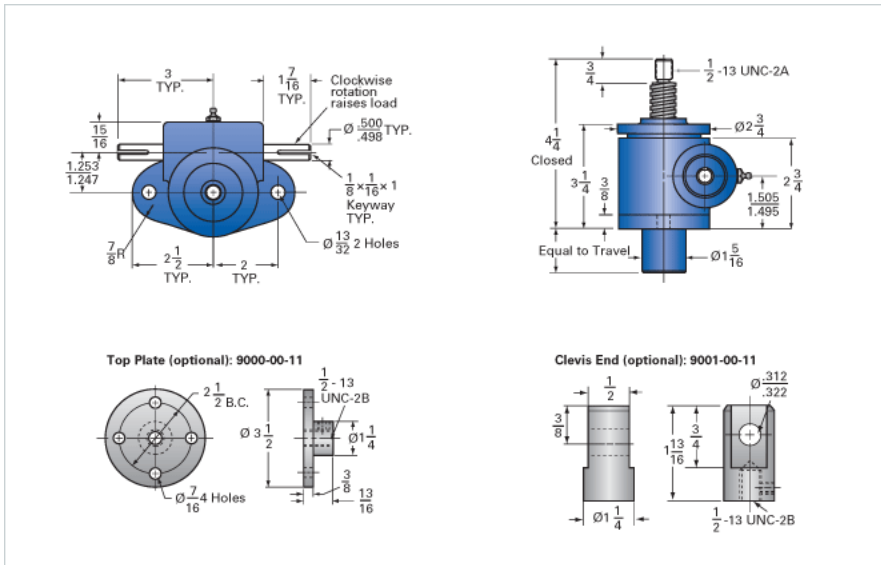

### Details

Capacity [Ton]	1
Gear Ratio	20:1
Turns of Worm per Inch Travel	100
Torque to Raise 1 lb. [in-lb]	0.0105
Lifting Screw Diameter [in]	0.75
Screw Lead [in]	0.200
Root Diameter [in]	0.502
Tare Drag Torque [in-lb]	3

### Performance Specifications

Maximum Allowable Input [hp]	0.25
Maximum Input Torque [in-lb]	21
Maximum Worm Speed at Rated Load [rpm]	750
Maximum Load at 1750 RPM [lb]	857
Starting Torque	2 x Running Torque