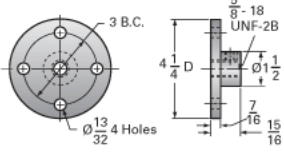

Top Plate (optional): 9000-00-01