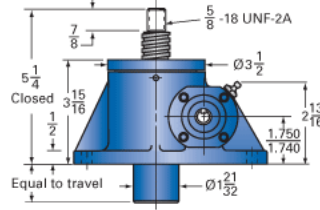

ActionJac 2R-MSJ-U 24:1

Call 800-321-7800 or visit us online at www.nookindustries.com to configure and order your ActionJac 2R-MSJ-U 24:1 today!