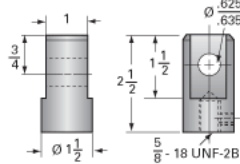

### Details

Capacity [Ton]	2
Gear Ratio	24:1
Turns of Worm per Inch Travel	96
Torque to Raise 1 lb. [in-lb]	0.0105
Lifting Screw Diameter [in]	1.00
Screw Lead [in]	0.250
Root Diameter [in]	0.698
Tare Drag Torque [in-lb]	4

### Performance Specifications

Maximum Allowable Input [hp]	0.50
Maximum Input Torque [in-lb]	42
Maximum Worm Speed at Rated Load [rpm]	750
Maximum Load at 1750 RPM [lb]	1715
Starting Torque	2 x Running Torque