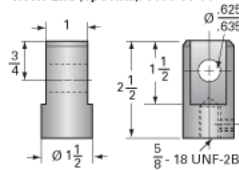

### Details

Capacity [Ton]	2
Gear Ratio	24:1
Turns of Worm per Inch Travel	96
Torque to Raise 1 lb. [in-lb]	0.0105
Lifting Screw Diameter [in]	1.00
Screw Lead [in]	0.250
Root Diameter [in]	0.698
Tare Drag Torque [in-lb]	4