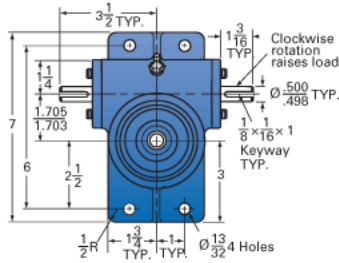

ActionJac 2R-MSJ-U 24:1

Call 800-321-7800 or visit us online at www.nookindustries.com to configure and order your ActionJac 2R-MSJ-U 24:1 today!