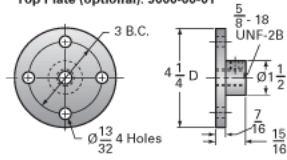

Top Plate (optional): 9000-00-01