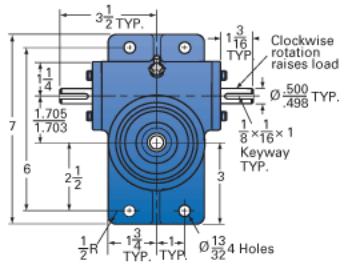

ActionJac 2R-MSJ-U 24:1

Call 800-321-7800 or visit us online at www.nookindustries.com to configure and order your ActionJac 2R-MSJ-U 24:1 today!

Top Plate (optional): 9000-00-01