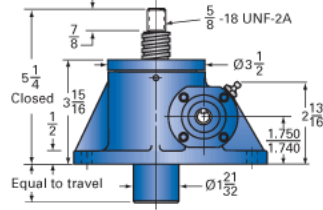

ActionJac 2R-MSJ-U 24:1

Call 800-321-7800 or visit us online at www.nookindustries.com to configure and order your ActionJac 2R-MSJ-U 24:1 today!

Top Plate (optional): 9000-00-01