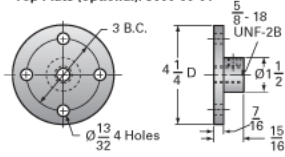

Top Plate (optional): 9000-00-01