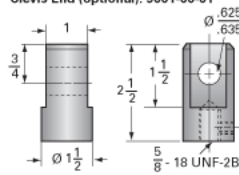

### Details

Capacity [Ton]	2
Gear Ratio	24:1
Turns of Worm per Inch Travel	96
Torque to Raise 1 lb. [in-lb]	0.0105
Lifting Screw Diameter [in]	1.00
Screw Lead [in]	0.250
Root Diameter [in]	0.698
Tare Drag Torque [in-lb]	4