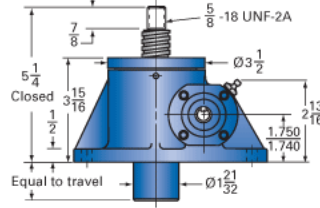

ActionJac 2R-MSJ-U 24:1

Call 800-321-7800 or visit us online at www.nookindustries.com to configure and order your ActionJac 2R-MSJ-U 24:1 today!

Top Plate (optional): 9000-00-01