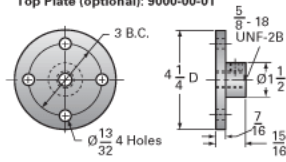

ActionJac 2R-MSJ-U 12:1

Call 800-321-7800 or visit us online at www.nookindustries.com to configure and order your ActionJac 2R-MSJ-U 12:1 today!

Top Plate (optional): 9000-00-01

Clevis End (optional): 9001-00-01

Details

Capacity [Ton]	2
Gear Ratio	12:1
Turns of Worm per Inch Travel	48
Torque to Raise 1 lb. [in-lb]	0.0154
Lifting Screw Diameter [in]	1.00
Screw Lead [in]	0.250
Root Diameter [in]	0.698
Tare Drag Torque [in-lb]	4

Performance Specifications

Maximum Allowable Input [hp]	1.50
Maximum Input Torque [in-lb]	62
Maximum Worm Speed at Rated Load [rpm]	1525
Maximum Load at 1750 RPM [lb]	3486
Starting Torque	2 x Running Torque