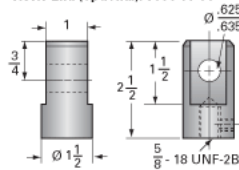

Details

Capacity [Ton]	2
Gear Ratio	12:1
Turns of Worm per Inch Travel	48
Torque to Raise 1 lb. [in-lb]	0.0154
Lifting Screw Diameter [in]	1.00
Screw Lead [in]	0.250
Root Diameter [in]	0.698
Tare Drag Torque [in-lb]	4

Performance Specifications

Maximum Allowable Input [hp]	1.50
Maximum Input Torque [in-lb]	62
Maximum Worm Speed at Rated Load [rpm]	1525
Maximum Load at 1750 RPM [lb]	3486
Starting Torque	2 x Running Torque