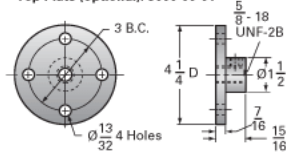

Top Plate (optional): 9000-00-01