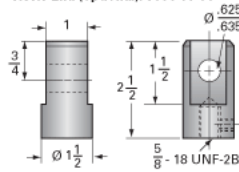

### Details

Capacity [Ton]	2
Gear Ratio	6:1
Turns of Worm per Inch Travel	24
Torque to Raise 1 lb. [in-lb]	0.0250
Lifting Screw Diameter [in]	1.00
Screw Lead [in]	0.250
Root Diameter [in]	0.698
Tare Drag Torque [in-lb]	4