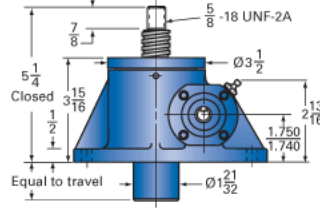

ActionJac 2R-MSJ-U 6:1

Call 800-321-7800 or visit us online at www.nookindustries.com to configure and order your ActionJac 2R-MSJ-U 6:1 today!