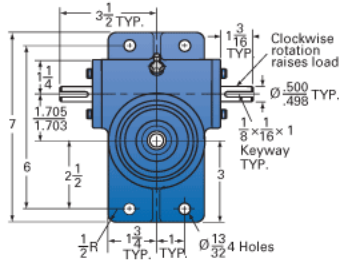

ActionJac 2R-MSJ-U 6:1

Call 800-321-7800 or visit us online at www.nookindustries.com to configure and order your ActionJac 2R-MSJ-U 6:1 today!