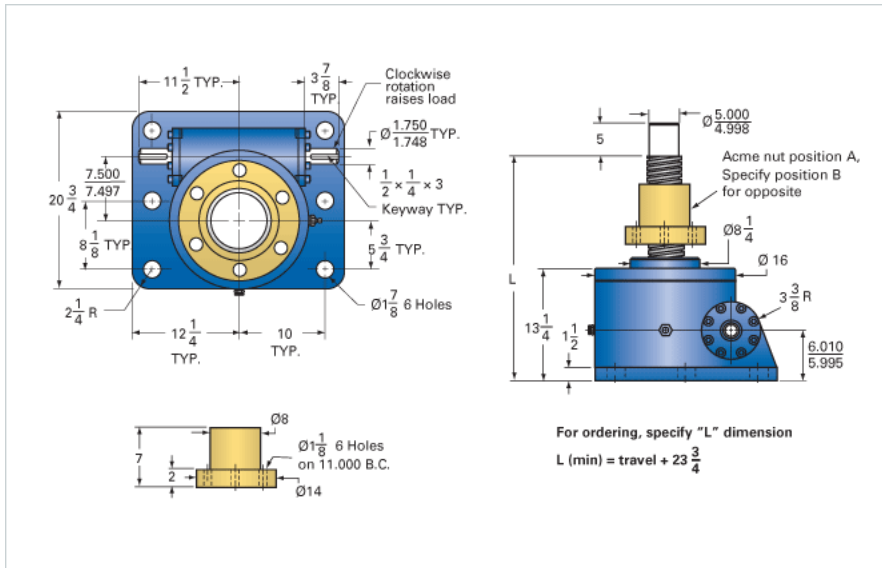

### Details

Capacity [Ton]	100
Gear Ratio	32:1
Turns of Worm per Inch Travel	48
Torque to Raise 1 lb. [in-lb]	0.0377
Lifting Screw Diameter [in]	6.00
Screw Lead [in]	0.667
Root Diameter [in]	5.254
Tare Drag Torque [in-lb]	205

### Performance Specifications

Maximum Allowable Input [hp]	12.50
Maximum Input Torque [in-lb]	7460
Maximum Worm Speed at Rated Load [rpm]	106
Maximum Load at 1750 RPM [lb]	11941