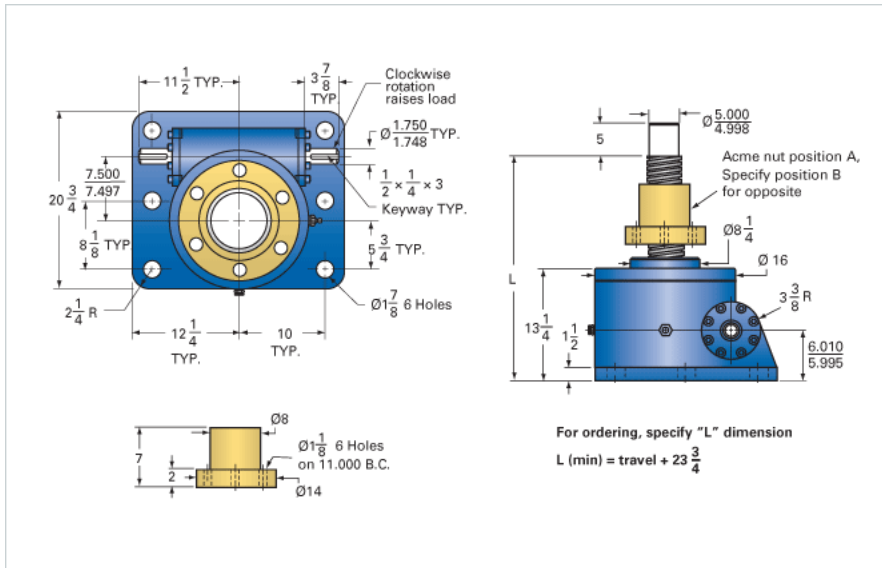

ActionJac 100-MSJ-UR 32:1

Call 800-321-7800 or visit us online at www.nookindustries.com to configure and order your ActionJac 100-MSJ-UR 32:1 today!

Details

Capacity [Ton]	100
Gear Ratio	32:1
Turns of Worm per Inch Travel	48
Torque to Raise 1 lb. [in-lb]	0.0377
Lifting Screw Diameter [in]	6.00
Screw Lead [in]	0.667
Root Diameter [in]	5.254
Tare Drag Torque [in-lb]	205

Performance Specifications

Maximum Allowable Input [hp]	12.50
Maximum Input Torque [in-lb]	7460
Maximum Worm Speed at Rated Load [rpm]	106
Maximum Load at 1750 RPM [lb]	11941