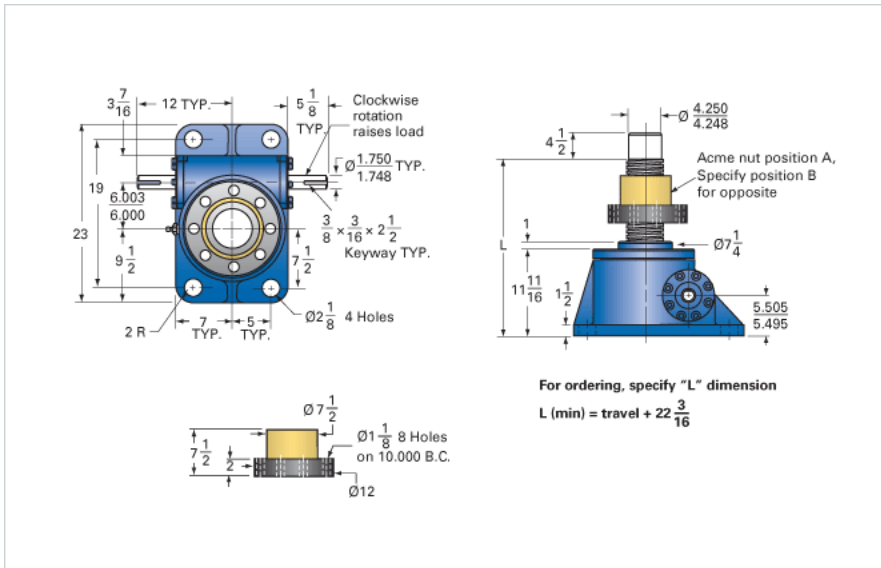

ActionJac 75-MSJ-UR 32:1

Call 800-321-7800 or visit us online at www.nookindustries.com to configure and order your ActionJac 75-MSJ-UR 32:1 today!

Details

Capacity [Ton]	75
Gear Ratio	32:1
Turns of Worm per Inch Travel	48
Torque to Raise 1 lb. [in-lb]	0.0252
Lifting Screw Diameter [in]	5.00
Screw Lead [in]	0.667
Root Diameter [in]	4.286
Tare Drag Torque [in-lb]	155

Performance Specifications

Maximum Allowable Input [hp]	9.00
Maximum Input Torque [in-lb]	3780
Maximum Worm Speed at Rated Load [rpm]	150
Maximum Load at 1750 RPM [lb]	12862