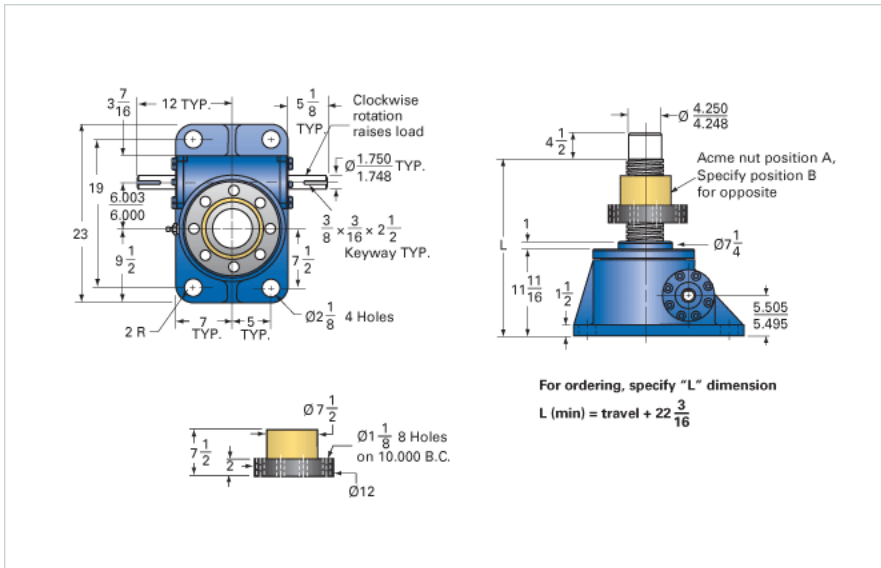

### Details

Capacity [Ton]	75
Gear Ratio	32:1
Turns of Worm per Inch Travel	48
Torque to Raise 1 lb. [in-lb]	0.0252
Lifting Screw Diameter [in]	5.00
Screw Lead [in]	0.667
Root Diameter [in]	4.286
Tare Drag Torque [in-lb]	155

### Performance Specifications

Maximum Allowable Input [hp]	9.00
Maximum Input Torque [in-lb]	3780
Maximum Worm Speed at Rated Load [rpm]	150
Maximum Load at 1750 RPM [lb]	12862