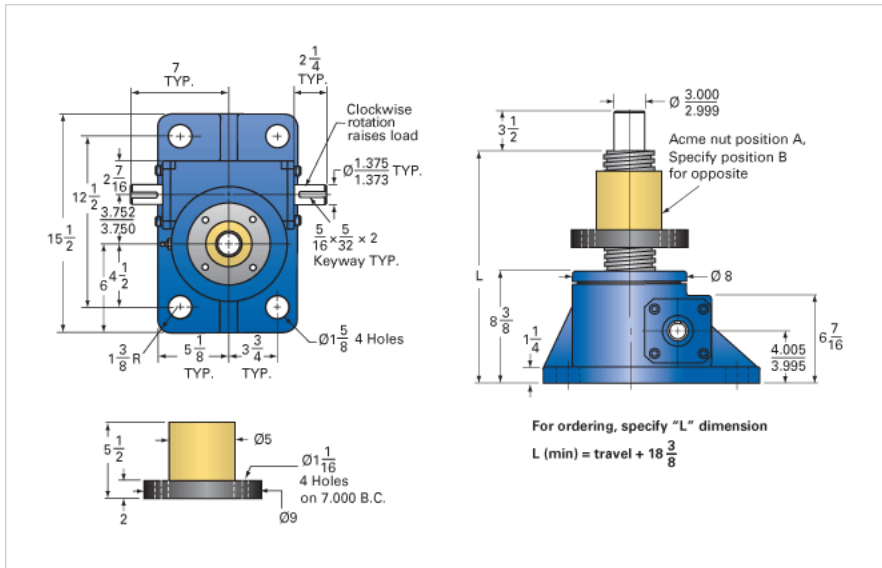

### Details

Capacity [Ton]	35
Gear Ratio	32:1
Turns of Worm per Inch Travel	48
Torque to Raise 1 lb. [in-lb]	0.0257
Lifting Screw Diameter [in]	3.75
Screw Lead [in]	0.667
Root Diameter [in]	3.009
Tare Drag Torque [in-lb]	50

### Performance Specifications

Maximum Allowable Input [hp]	3.50
Maximum Input Torque [in-lb]	1800
Maximum Worm Speed at Rated Load [rpm]	122
Maximum Load at 1750 RPM [lb]	4904