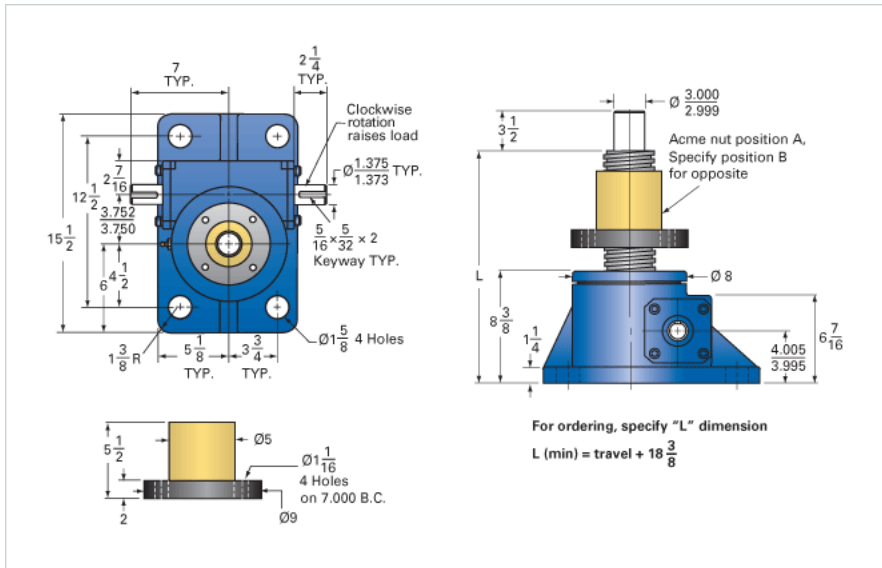

ActionJac 35-MSJ-UR 32:1

Call 800-321-7800 or visit us online at www.nookindustries.com to configure and order your ActionJac 35-MSJ-UR 32:1 today!

Details

Capacity [Ton]	35
Gear Ratio	32:1
Turns of Worm per Inch Travel	48
Torque to Raise 1 lb. [in-lb]	0.0257
Lifting Screw Diameter [in]	3.75
Screw Lead [in]	0.667
Root Diameter [in]	3.009
Tare Drag Torque [in-lb]	50

Performance Specifications

Maximum Allowable Input [hp]	3.50
Maximum Input Torque [in-lb]	1800
Maximum Worm Speed at Rated Load [rpm]	122
Maximum Load at 1750 RPM [lb]	4904