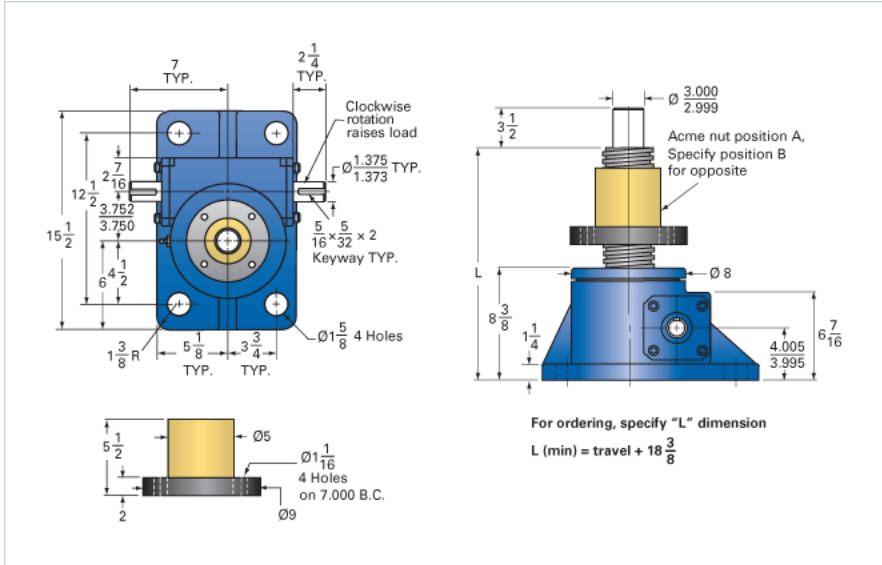

ActionJac 35-MSJ-UR 32:1

Call 800-321-7800 or visit us online at www.nookindustries.com to configure and order your ActionJac 35-MSJ-UR 32:1 today!

Details

Capacity [Ton]	35
Gear Ratio	32:1
Turns of Worm per Inch Travel	48
Torque to Raise 1 lb. [in-lb]	0.0257
Lifting Screw Diameter [in]	3.75
Screw Lead [in]	0.667
Root Diameter [in]	3.009
Tare Drag Torque [in-lb]	50

Performance Specifications

Maximum Allowable Input [hp]	3.50
Maximum Input Torque [in-lb]	1800
Maximum Worm Speed at Rated Load [rpm]	122
Maximum Load at 1750 RPM [lb]	4904