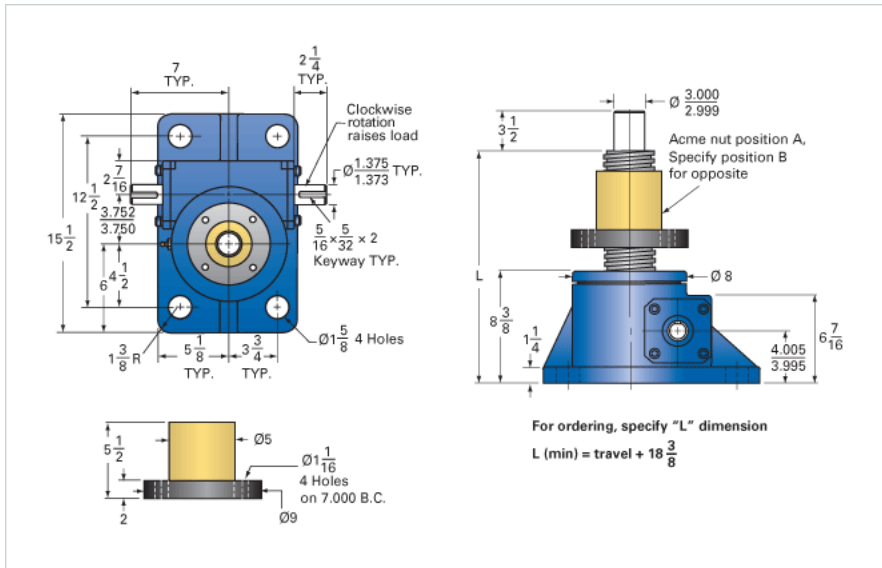

ActionJac 35-MSJ-UR 10 2/3:1

Call 800-321-7800 or visit us online at www.nookindustries.com to configure and order your ActionJac 35-MSJ-UR 10 2/3:1 today!

Details

Capacity [Ton]	35
Gear Ratio	10 2/3:1
Turns of Worm per Inch Travel	16
Torque to Raise 1 lb. [in-lb]	0.0493
Lifting Screw Diameter [in]	3.75
Screw Lead [in]	0.667
Root Diameter [in]	3.009
Tare Drag Torque [in-lb]	50

Performance Specifications

Maximum Allowable Input [hp]	11.00
Maximum Input Torque [in-lb]	3450
Maximum Worm Speed at Rated Load [rpm]	200
Maximum Load at 1750 RPM [lb]	8035