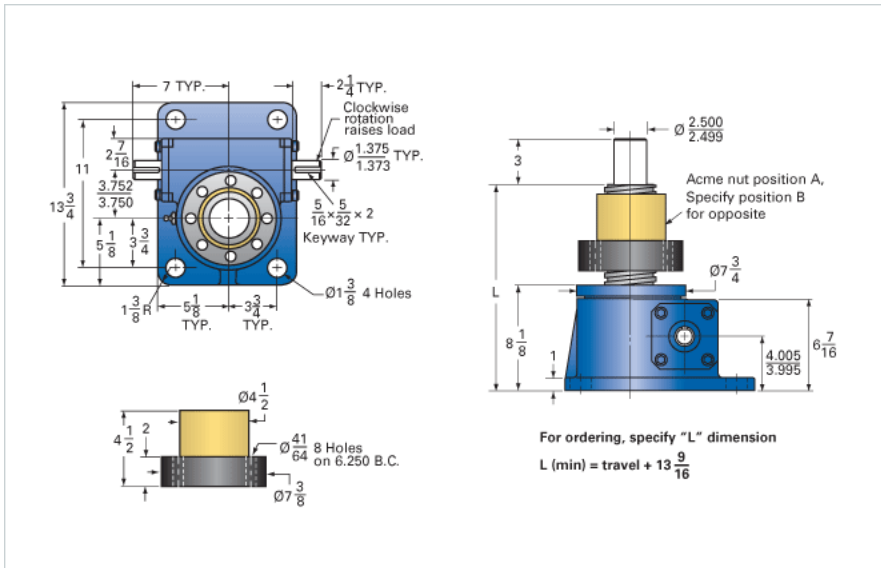

ActionJac 30-MSJ-UR 32:1

Call 800-321-7800 or visit us online at www.nookindustries.com to configure and order your ActionJac 30-MSJ-UR 32:1 today!

Details

Capacity [Ton]	30
Gear Ratio	32:1
Turns of Worm per Inch Travel	48
Torque to Raise 1 lb. [in-lb]	0.0235
Lifting Screw Diameter [in]	3.38
Screw Lead [in]	0.667
Root Diameter [in]	2.652
Tare Drag Torque [in-lb]	50

Performance Specifications

Maximum Allowable Input [hp]	3.50
Maximum Input Torque [in-lb]	1411
Maximum Worm Speed at Rated Load [rpm]	156
Maximum Load at 1750 RPM [lb]	5364