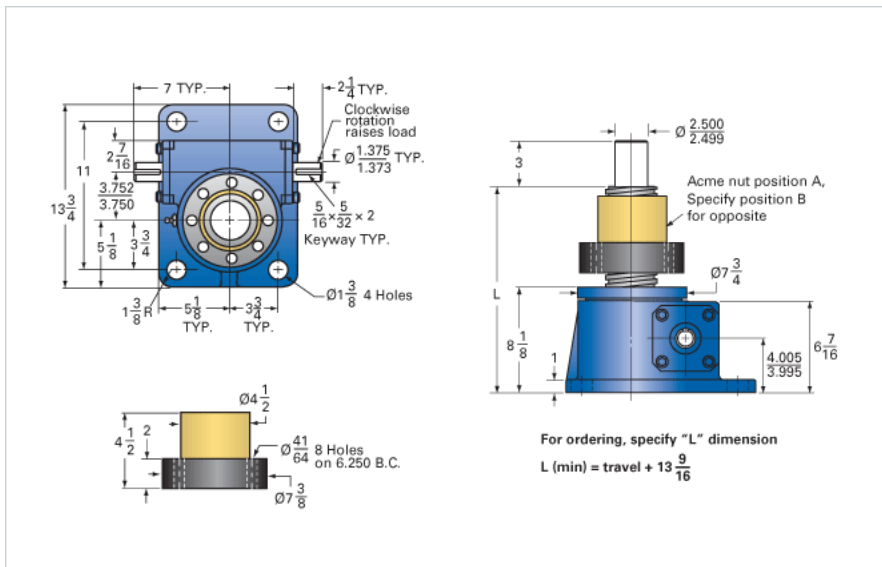

ActionJac 30-MSJ-UR 32:1

Call 800-321-7800 or visit us online at www.nookindustries.com to configure and order your ActionJac 30-MSJ-UR 32:1 today!

Details

Capacity [Ton]	30
Gear Ratio	32:1
Turns of Worm per Inch Travel	48
Torque to Raise 1 lb. [in-lb]	0.0235
Lifting Screw Diameter [in]	3.38
Screw Lead [in]	0.667
Root Diameter [in]	2.652
Tare Drag Torque [in-lb]	50

Performance Specifications

Maximum Allowable Input [hp]	3.50
Maximum Input Torque [in-lb]	1411
Maximum Worm Speed at Rated Load [rpm]	156
Maximum Load at 1750 RPM [lb]	5364