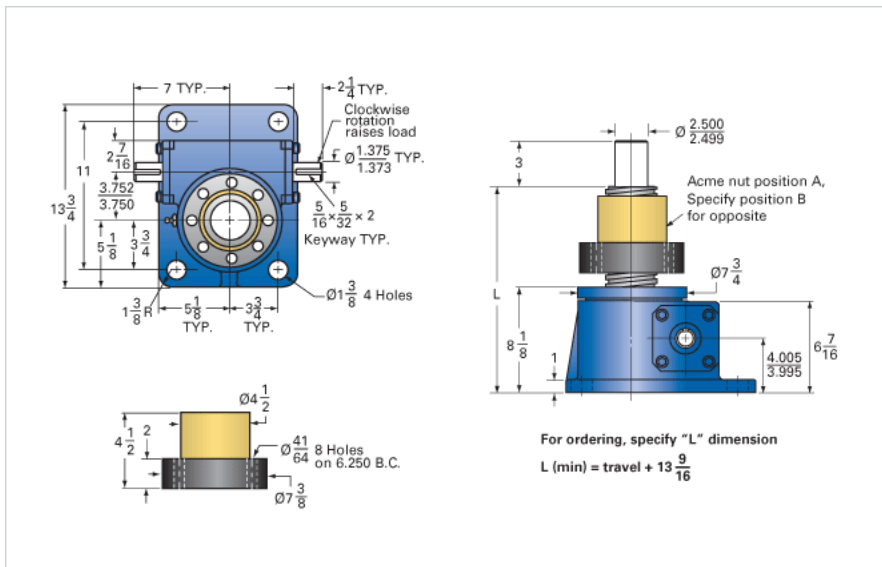

ActionJac 30-MSJ-UR 10 2/3:1

Call 800-321-7800 or visit us online at www.nookindustries.com to configure and order your ActionJac 30-MSJ-UR 10 2/3:1 today!

Details

Capacity [Ton]	30
Gear Ratio	10 2/3:1
Turns of Worm per Inch Travel	16
Torque to Raise 1 lb. [in-lb]	0.0452
Lifting Screw Diameter [in]	3.38
Screw Lead [in]	0.667
Root Diameter [in]	2.652
Tare Drag Torque [in-lb]	50

Performance Specifications

Maximum Allowable Input [hp]	11.00
Maximum Input Torque [in-lb]	2710
Maximum Worm Speed at Rated Load [rpm]	256
Maximum Load at 1750 RPM [lb]	8764