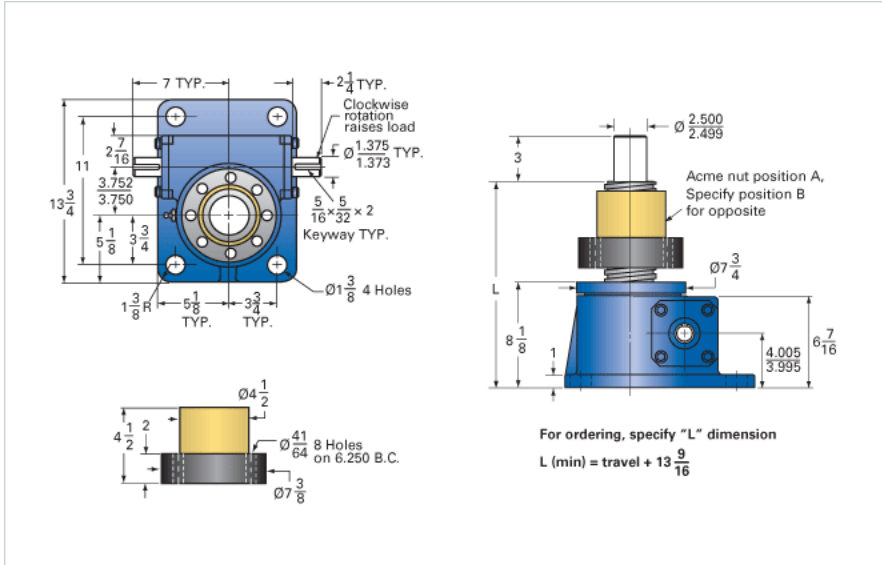

ActionJac 30-MSJ-UR 10 2/3:1

Call 800-321-7800 or visit us online at www.nookindustries.com to configure and order your ActionJac 30-MSJ-UR 10 2/3:1 today!

Details

Capacity [Ton]	30
Gear Ratio	10 2/3:1
Turns of Worm per Inch Travel	16
Torque to Raise 1 lb. [in-lb]	0.0452
Lifting Screw Diameter [in]	3.38
Screw Lead [in]	0.667
Root Diameter [in]	2.652
Tare Drag Torque [in-lb]	50

Performance Specifications

Maximum Allowable Input [hp]	11.00
Maximum Input Torque [in-lb]	2710
Maximum Worm Speed at Rated Load [rpm]	256
Maximum Load at 1750 RPM [lb]	8764