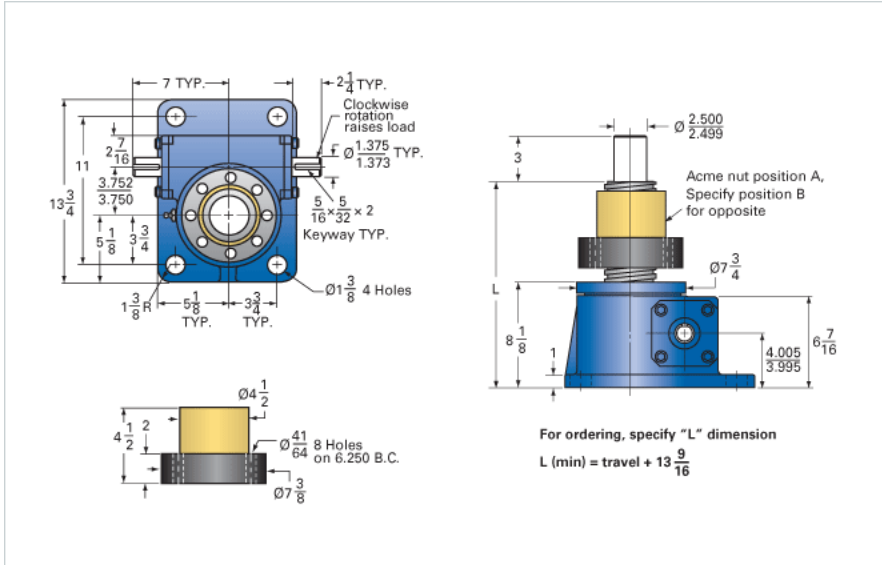

### Details

Capacity [Ton]	30
Gear Ratio	10 2/3:1
Turns of Worm per Inch Travel	16
Torque to Raise 1 lb. [in-lb]	0.0452
Lifting Screw Diameter [in]	3.38
Screw Lead [in]	0.667
Root Diameter [in]	2.652
Tare Drag Torque [in-lb]	50

### Performance Specifications

Maximum Allowable Input [hp]	11.00
Maximum Input Torque [in-lb]	2710
Maximum Worm Speed at Rated Load [rpm]	256
Maximum Load at 1750 RPM [lb]	8764