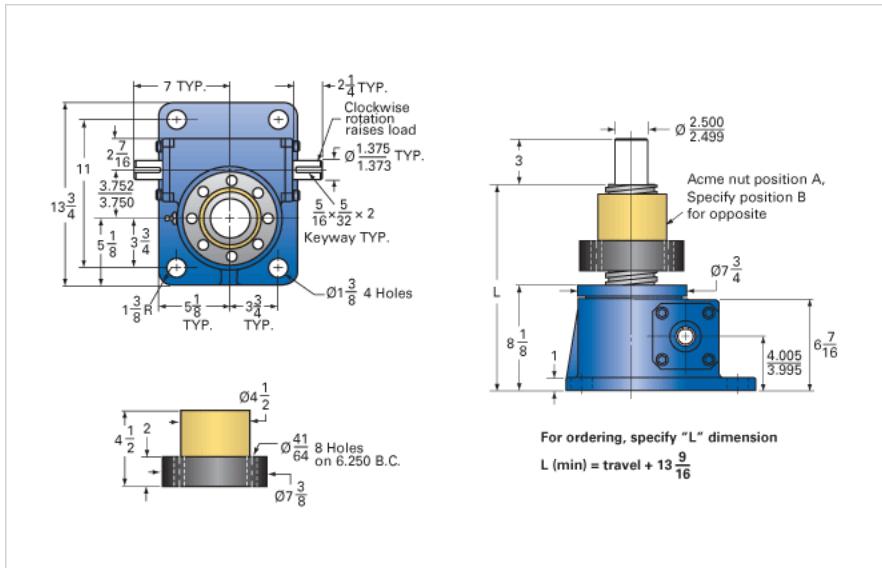

ActionJac 30-MSJ-UR 10 2/3:1

Call 800-321-7800 or visit us online at www.nookindustries.com to configure and order your ActionJac 30-MSJ-UR 10 2/3:1 today!

Details

Capacity [Ton]	30
Gear Ratio	10 2/3:1
Turns of Worm per Inch Travel	16
Torque to Raise 1 lb. [in-lb]	0.0452
Lifting Screw Diameter [in]	3.38
Screw Lead [in]	0.667
Root Diameter [in]	2.652
Tare Drag Torque [in-lb]	50

Performance Specifications

Maximum Allowable Input [hp]	11.00
Maximum Input Torque [in-lb]	2710
Maximum Worm Speed at Rated Load [rpm]	256
Maximum Load at 1750 RPM [lb]	8764