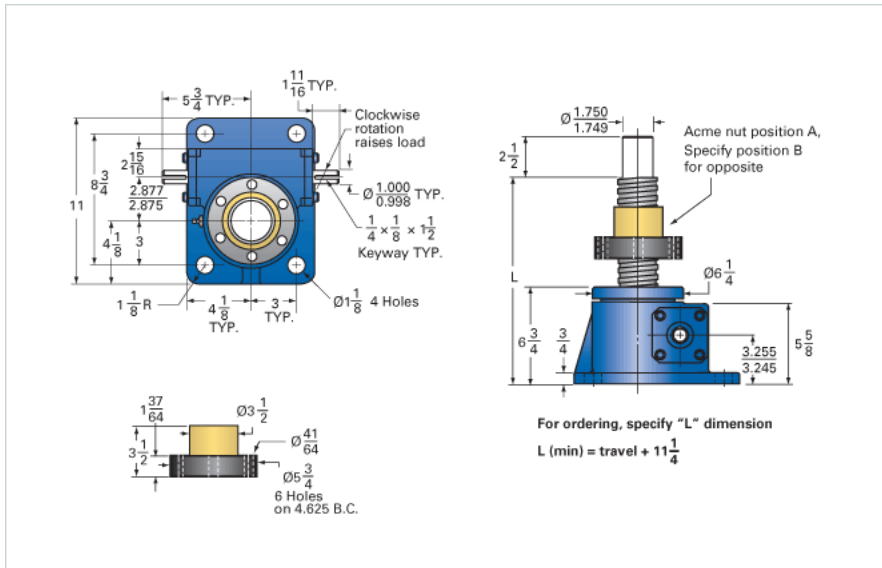

ActionJac 20-MSJ-UR 24:1

Call 800-321-7800 or visit us online at www.nookindustries.com to configure and order your ActionJac 20-MSJ-UR 24:1 today!

Details

Capacity [Ton]	20
Gear Ratio	24:1
Turns of Worm per Inch Travel	48
Torque to Raise 1 lb. [in-lb]	0.0218
Lifting Screw Diameter [in]	2.50
Screw Lead [in]	0.500
Root Diameter [in]	1.908
Tare Drag Torque [in-lb]	40

Performance Specifications

Maximum Allowable Input [hp]	2.50
Maximum Input Torque [in-lb]	873
Maximum Worm Speed at Rated Load [rpm]	180
Maximum Load at 1750 RPM [lb]	4130