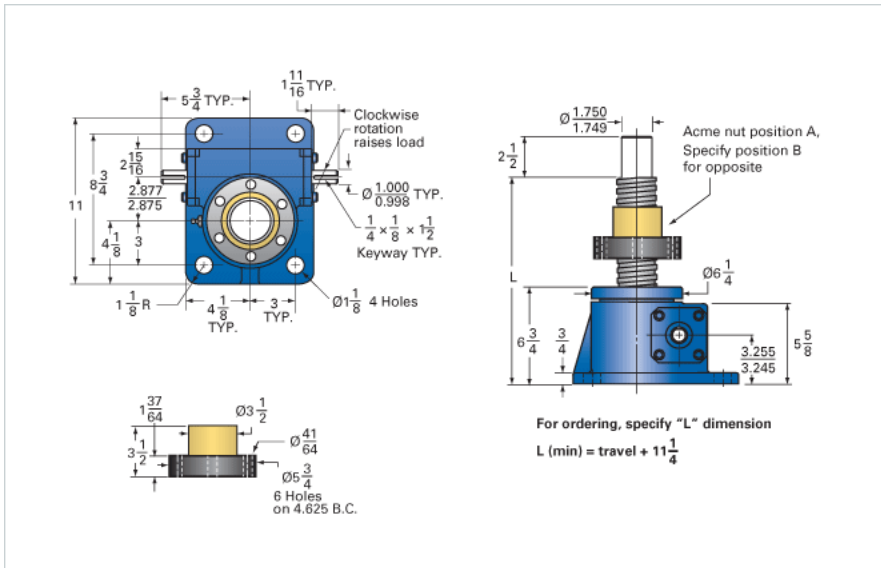

### Details

Capacity [Ton]	20
Gear Ratio	24:1
Turns of Worm per Inch Travel	48
Torque to Raise 1 lb. [in-lb]	0.0218
Lifting Screw Diameter [in]	2.50
Screw Lead [in]	0.500
Root Diameter [in]	1.908
Tare Drag Torque [in-lb]	40

### Performance Specifications

Maximum Allowable Input [hp]	2.50
Maximum Input Torque [in-lb]	873
Maximum Worm Speed at Rated Load [rpm]	180
Maximum Load at 1750 RPM [lb]	4130