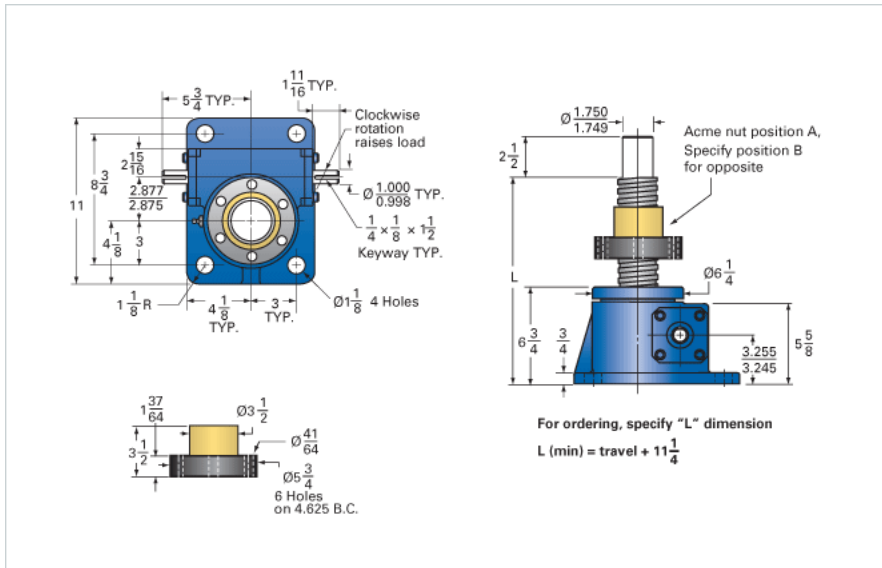

### Details

Capacity [Ton]	20
Gear Ratio	24:1
Turns of Worm per Inch Travel	48
Torque to Raise 1 lb. [in-lb]	0.0218
Lifting Screw Diameter [in]	2.50
Screw Lead [in]	0.500
Root Diameter [in]	1.908
Tare Drag Torque [in-lb]	40

### Performance Specifications

Maximum Allowable Input [hp]	2.50
Maximum Input Torque [in-lb]	873
Maximum Worm Speed at Rated Load [rpm]	180
Maximum Load at 1750 RPM [lb]	4130