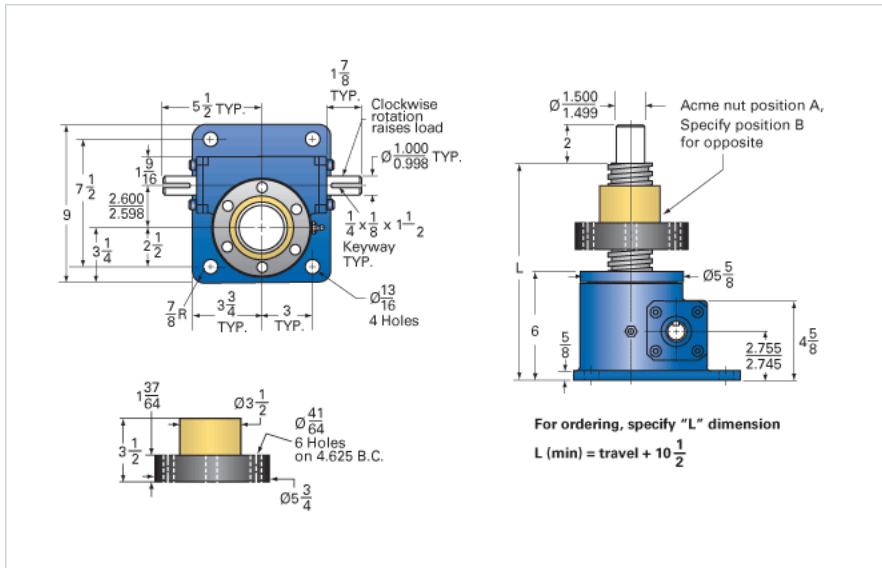

### Details

Capacity [Ton]	15
Gear Ratio	24:1
Turns of Worm per Inch Travel	48
Torque to Raise 1 lb. [in-lb]	0.0218
Lifting Screw Diameter [in]	2.25
Screw Lead [in]	0.500
Root Diameter [in]	1.684
Tare Drag Torque [in-lb]	20

### Performance Specifications

Maximum Allowable Input [hp]	1.50
Maximum Input Torque [in-lb]	654
Maximum Worm Speed at Rated Load [rpm]	144
Maximum Load at 1750 RPM [lb]	2478