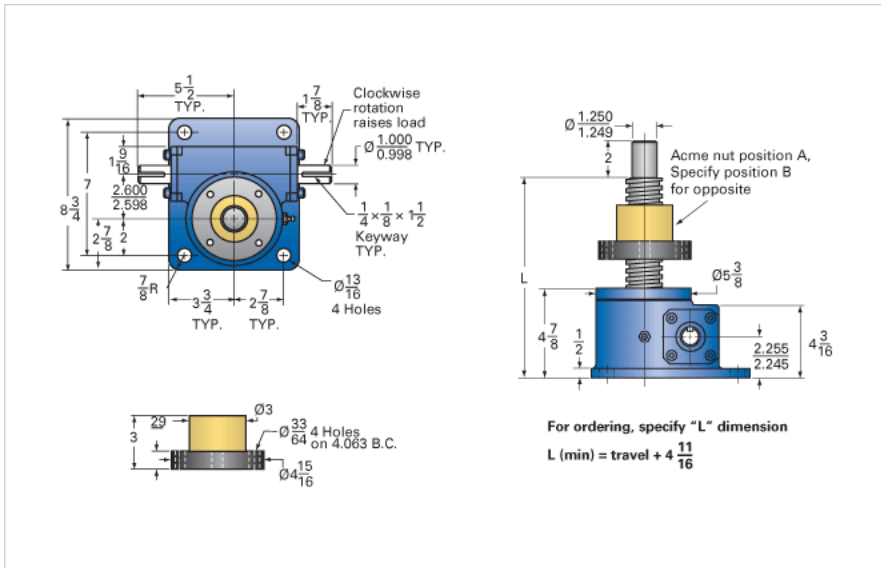

ActionJac 10-MSJ-UR 24:1

Call 800-321-7800 or visit us online at www.nookindustries.com to configure and order your ActionJac 10-MSJ-UR 24:1 today!

Details

Capacity [Ton]	10
Gear Ratio	24:1
Turns of Worm per Inch Travel	48
Torque to Raise 1 lb. [in-lb]	0.0192
Lifting Screw Diameter [in]	2.00
Screw Lead [in]	0.500
Root Diameter [in]	1.410
Tare Drag Torque [in-lb]	20

Performance Specifications

Maximum Allowable Input [hp]	1.50
Maximum Input Torque [in-lb]	384
Maximum Worm Speed at Rated Load [rpm]	246
Maximum Load at 1750 RPM [lb]	2813