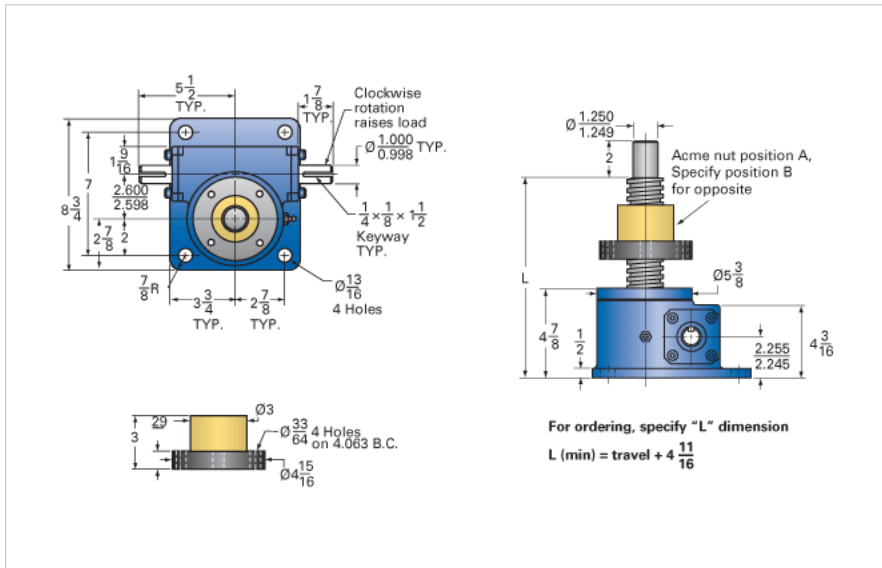

ActionJac 10-MSJ-UR 24:1

Call 800-321-7800 or visit us online at www.nookindustries.com to configure and order your ActionJac 10-MSJ-UR 24:1 today!

Details

Capacity [Ton]	10
Gear Ratio	24:1
Turns of Worm per Inch Travel	48
Torque to Raise 1 lb. [in-lb]	0.0192
Lifting Screw Diameter [in]	2.00
Screw Lead [in]	0.500
Root Diameter [in]	1.410
Tare Drag Torque [in-lb]	20

Performance Specifications

Maximum Allowable Input [hp]	1.50
Maximum Input Torque [in-lb]	384
Maximum Worm Speed at Rated Load [rpm]	246
Maximum Load at 1750 RPM [lb]	2813