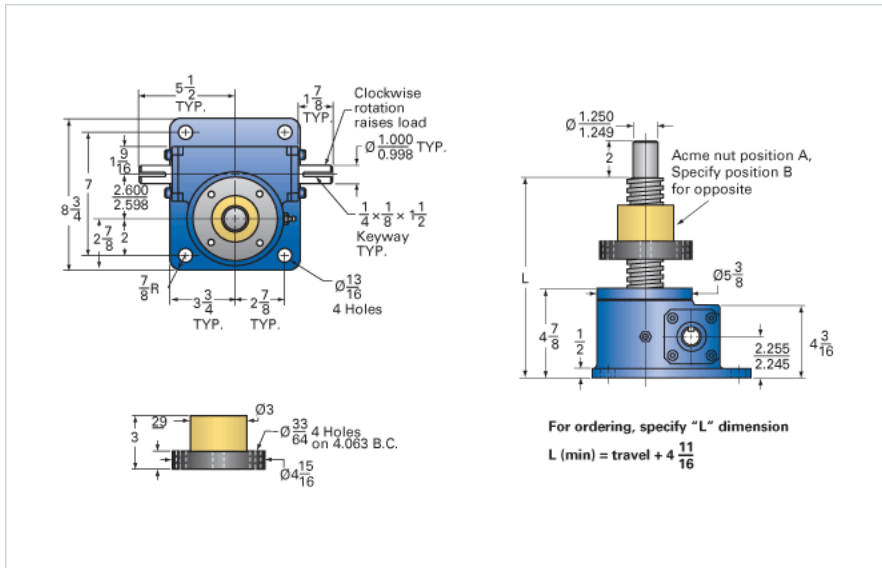

### Details

Capacity [Ton]	10
Gear Ratio	8:1
Turns of Worm per Inch Travel	16
Torque to Raise 1 lb. [in-lb]	0.0377
Lifting Screw Diameter [in]	2.00
Screw Lead [in]	0.500
Root Diameter [in]	1.410
Tare Drag Torque [in-lb]	20

### Performance Specifications

Maximum Allowable Input [hp]	5.00
Maximum Input Torque [in-lb]	753
Maximum Worm Speed at Rated Load [rpm]	418
Maximum Load at 1750 RPM [lb]	4776