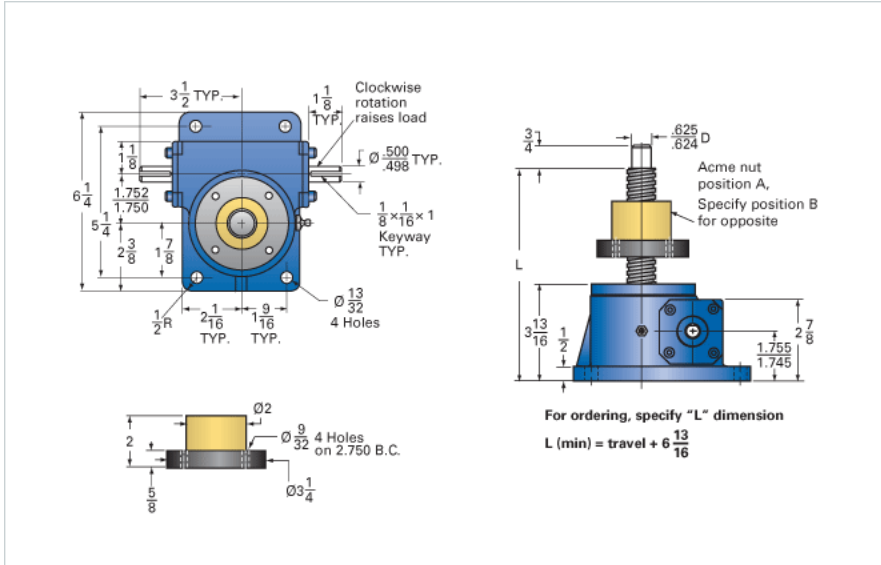

ActionJac 2.5-MSJ-UR 24:1

Call 800-321-7800 or visit us online at www.nookindustries.com to configure and order your ActionJac 2.5-MSJ-UR 24:1 today!

Details

Capacity [Ton]	2.5
Gear Ratio	24:1
Turns of Worm per Inch Travel	96
Torque to Raise 1 lb. [in-lb]	0.0106
Lifting Screw Diameter [in]	1.00
Screw Lead [in]	0.250
Root Diameter [in]	0.698
Tare Drag Torque [in-lb]	5

Performance Specifications

Maximum Allowable Input [hp]	0.50
Maximum Input Torque [in-lb]	53
Maximum Worm Speed at Rated Load [rpm]	594
Maximum Load at 1750 RPM [lb]	1699