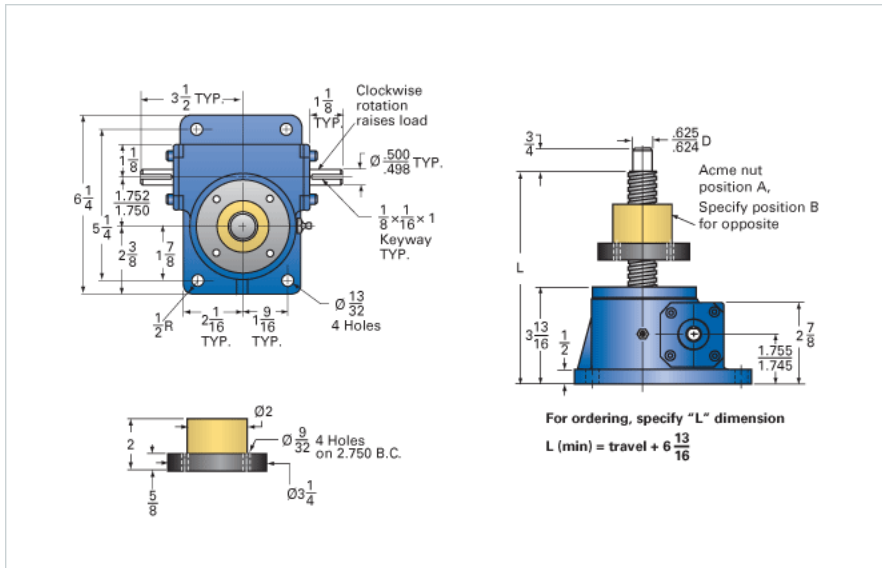

ActionJac 2.5-MSJ-UR 24:1

Call 800-321-7800 or visit us online at www.nookindustries.com to configure and order your ActionJac 2.5-MSJ-UR 24:1 today!

Details

Capacity [Ton]	2.5
Gear Ratio	24:1
Turns of Worm per Inch Travel	96
Torque to Raise 1 lb. [in-lb]	0.0106
Lifting Screw Diameter [in]	1.00
Screw Lead [in]	0.250
Root Diameter [in]	0.698
Tare Drag Torque [in-lb]	5

Performance Specifications

Maximum Allowable Input [hp]	0.50
Maximum Input Torque [in-lb]	53
Maximum Worm Speed at Rated Load [rpm]	594
Maximum Load at 1750 RPM [lb]	1699