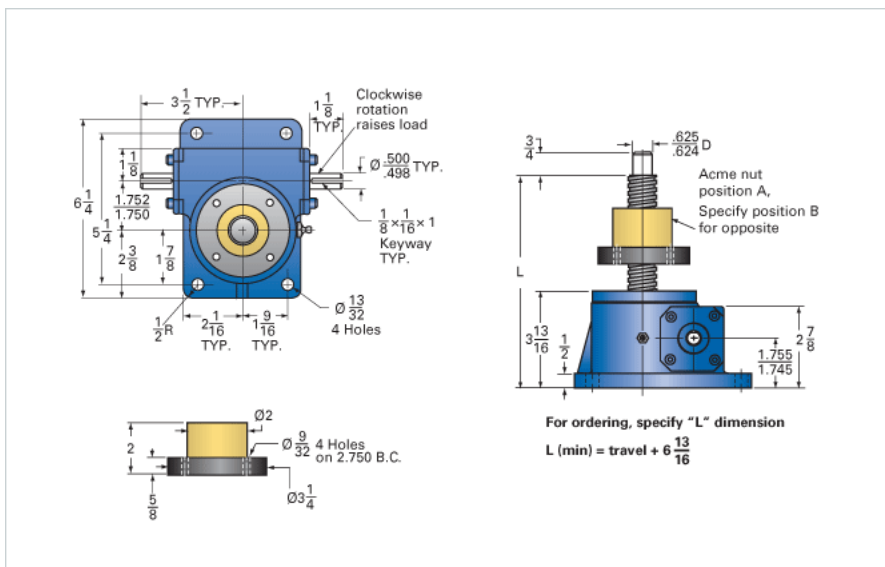

### Details

Capacity [Ton]	2.5
Gear Ratio	12:1
Turns of Worm per Inch Travel	48
Torque to Raise 1 lb. [in-lb]	0.0148
Lifting Screw Diameter [in]	1.00
Screw Lead [in]	0.250
Root Diameter [in]	0.698
Tare Drag Torque [in-lb]	5

### Performance Specifications

Maximum Allowable Input [hp]	1.50
Maximum Input Torque [in-lb]	74
Maximum Worm Speed at Rated Load [rpm]	1277
Maximum Load at 1750 RPM [lb]	3650