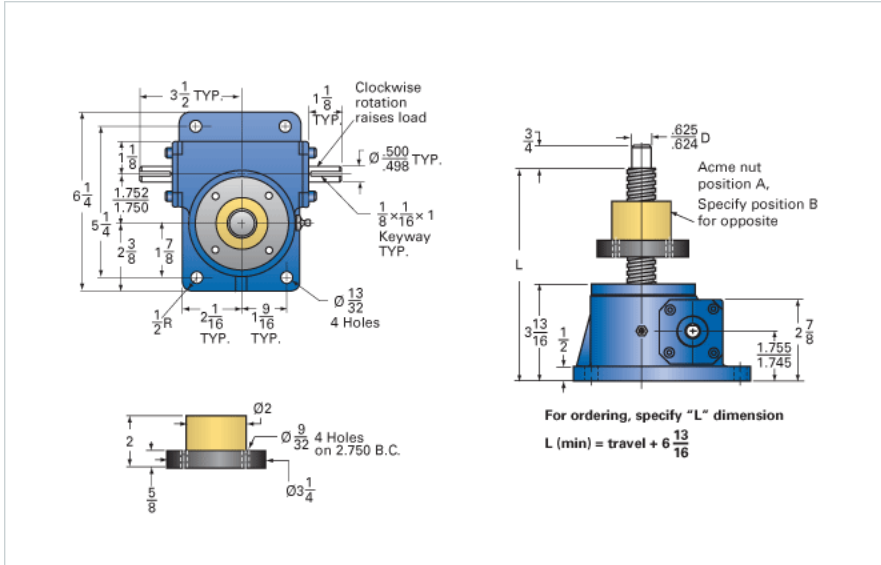

ActionJac 2.5-MSJ-UR 12:1

Call 800-321-7800 or visit us online at www.nookindustries.com to configure and order your ActionJac 2.5-MSJ-UR 12:1 today!

Details

Capacity [Ton]	2.5
Gear Ratio	12:1
Turns of Worm per Inch Travel	48
Torque to Raise 1 lb. [in-lb]	0.0148
Lifting Screw Diameter [in]	1.00
Screw Lead [in]	0.250
Root Diameter [in]	0.698
Tare Drag Torque [in-lb]	5

Performance Specifications

Maximum Allowable Input [hp]	1.50
Maximum Input Torque [in-lb]	74
Maximum Worm Speed at Rated Load [rpm]	1277
Maximum Load at 1750 RPM [lb]	3650