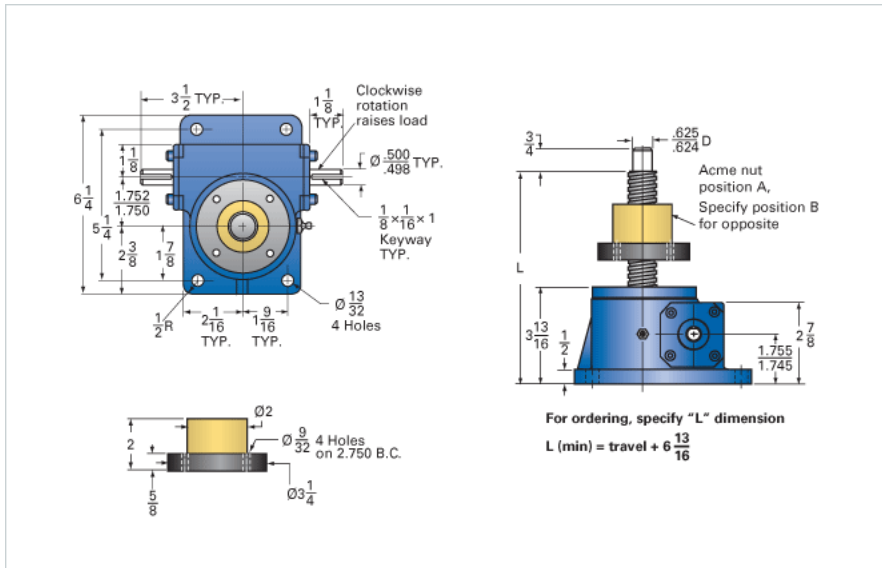

ActionJac 2.5-MSJ-UR 12:1

Call 800-321-7800 or visit us online at www.nookindustries.com to configure and order your ActionJac 2.5-MSJ-UR 12:1 today!

Details

Capacity [Ton]	2.5
Gear Ratio	12:1
Turns of Worm per Inch Travel	48
Torque to Raise 1 lb. [in-lb]	0.0148
Lifting Screw Diameter [in]	1.00
Screw Lead [in]	0.250
Root Diameter [in]	0.698
Tare Drag Torque [in-lb]	5

Performance Specifications

Maximum Allowable Input [hp]	1.50
Maximum Input Torque [in-lb]	74
Maximum Worm Speed at Rated Load [rpm]	1277
Maximum Load at 1750 RPM [lb]	3650