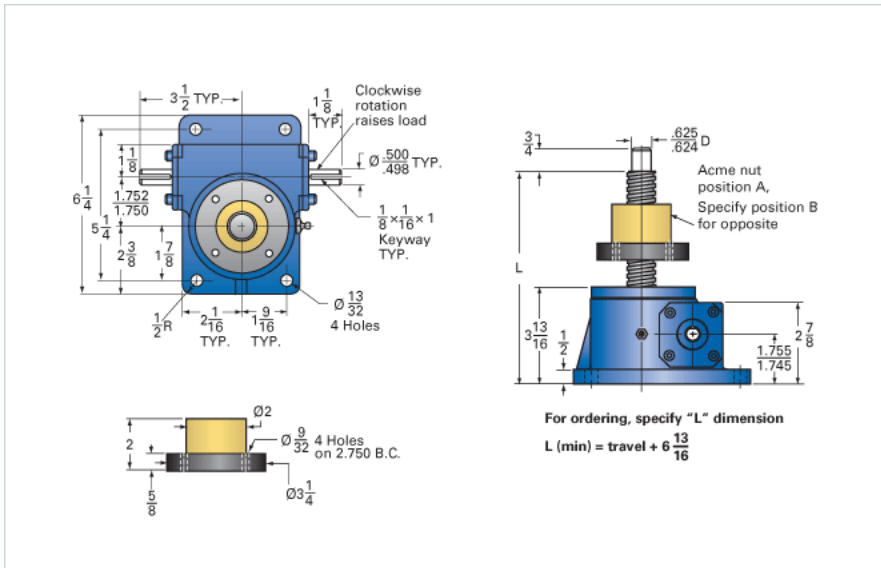

### Details

Capacity [Ton]	2.5
Gear Ratio	12:1
Turns of Worm per Inch Travel	48
Torque to Raise 1 lb. [in-lb]	0.0148
Lifting Screw Diameter [in]	1.00
Screw Lead [in]	0.250
Root Diameter [in]	0.698
Tare Drag Torque [in-lb]	5

### Performance Specifications

Maximum Allowable Input [hp]	1.50
Maximum Input Torque [in-lb]	74
Maximum Worm Speed at Rated Load [rpm]	1277
Maximum Load at 1750 RPM [lb]	3650