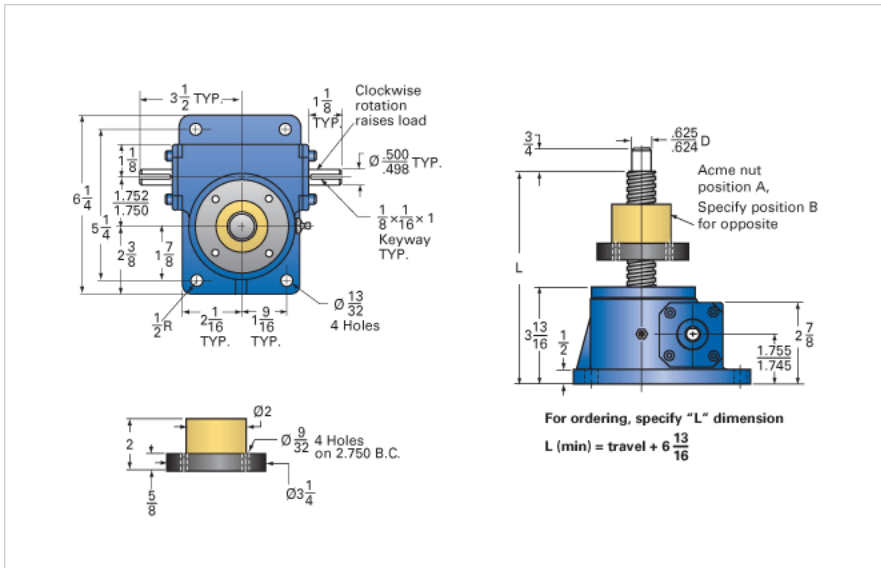

ActionJac 2.5-MSJ-UR 12:1

Call 800-321-7800 or visit us online at www.nookindustries.com to configure and order your ActionJac 2.5-MSJ-UR 12:1 today!

Details

Capacity [Ton]	2.5
Gear Ratio	12:1
Turns of Worm per Inch Travel	48
Torque to Raise 1 lb. [in-lb]	0.0148
Lifting Screw Diameter [in]	1.00
Screw Lead [in]	0.250
Root Diameter [in]	0.698
Tare Drag Torque [in-lb]	5

Performance Specifications

Maximum Allowable Input [hp]	1.50
Maximum Input Torque [in-lb]	74
Maximum Worm Speed at Rated Load [rpm]	1277
Maximum Load at 1750 RPM [lb]	3650