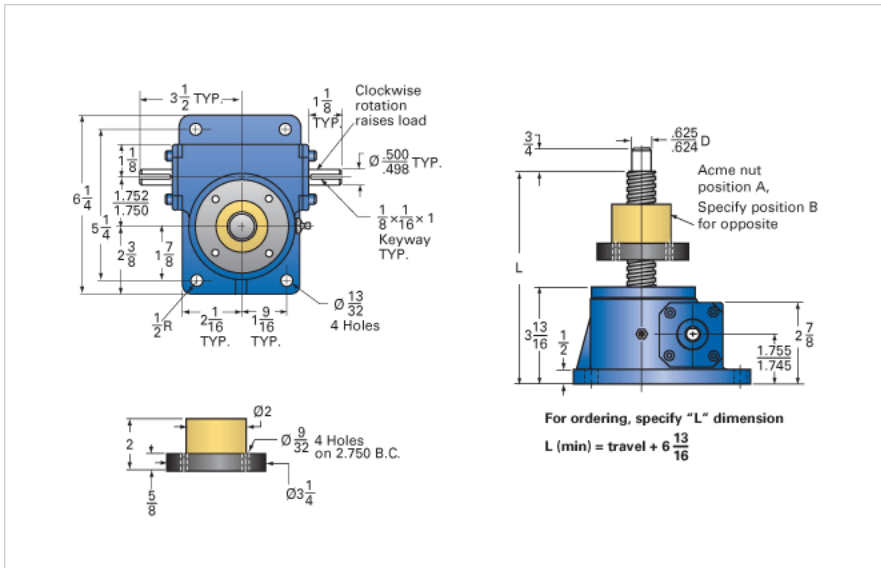

ActionJac 2.5-MSJ-UR 6:1

Call 800-321-7800 or visit us online at www.nookindustries.com to configure and order your ActionJac 2.5-MSJ-UR 6:1 today!

Details

Capacity [Ton]	2.5
Gear Ratio	6:1
Turns of Worm per Inch Travel	24
Torque to Raise 1 lb. [in-lb]	0.0252
Lifting Screw Diameter [in]	1.00
Screw Lead [in]	0.250
Root Diameter [in]	0.698
Tare Drag Torque [in-lb]	5

Performance Specifications

Maximum Allowable Input [hp]	2.00
Maximum Input Torque [in-lb]	126
Maximum Worm Speed at Rated Load [rpm]	1000
Maximum Load at 1750 RPM [lb]	2858