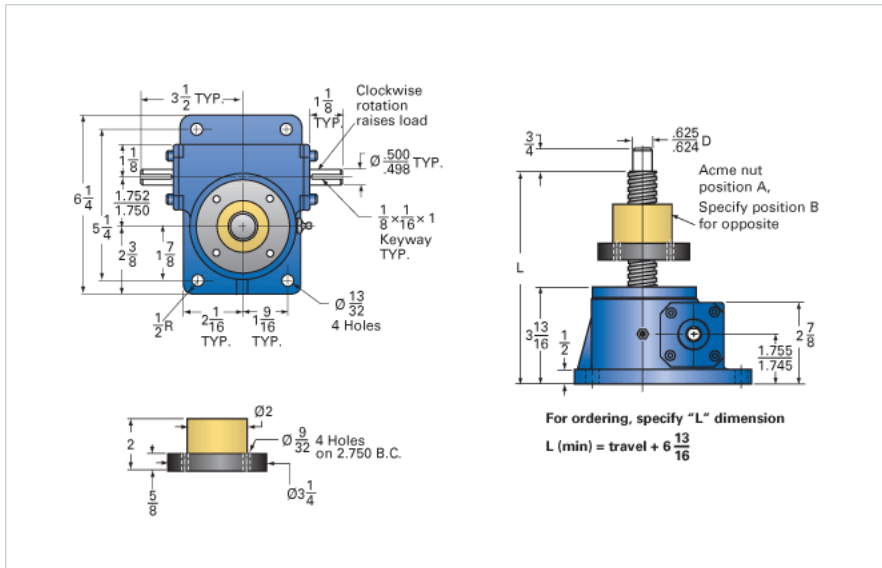

ActionJac 2.5-MSJ-UR 6:1

Call 800-321-7800 or visit us online at www.nookindustries.com to configure and order your ActionJac 2.5-MSJ-UR 6:1 today!

Details

Capacity [Ton]	2.5
Gear Ratio	6:1
Turns of Worm per Inch Travel	24
Torque to Raise 1 lb. [in-lb]	0.0252
Lifting Screw Diameter [in]	1.00
Screw Lead [in]	0.250
Root Diameter [in]	0.698
Tare Drag Torque [in-lb]	5

Performance Specifications

Maximum Allowable Input [hp]	2.00
Maximum Input Torque [in-lb]	126
Maximum Worm Speed at Rated Load [rpm]	1000
Maximum Load at 1750 RPM [lb]	2858