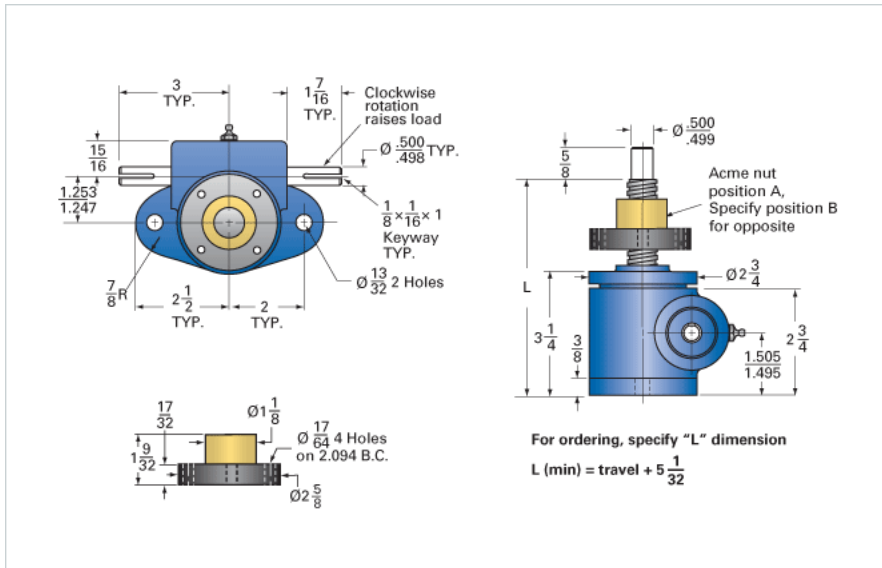

ActionJac 1-MSJ-UR 20:1

Call 800-321-7800 or visit us online at www.nookindustries.com to configure and order your ActionJac 1-MSJ-UR 20:1 today!

Details

Capacity [Ton]	1
Gear Ratio	20:1
Turns of Worm per Inch Travel	100
Torque to Raise 1 lb. [in-lb]	0.0105
Lifting Screw Diameter [in]	0.75
Screw Lead [in]	0.200
Root Diameter [in]	0.502
Tare Drag Torque [in-lb]	3

Performance Specifications

Maximum Allowable Input [hp]	0.25
Maximum Input Torque [in-lb]	21
Maximum Worm Speed at Rated Load [rpm]	750
Maximum Load at 1750 RPM [lb]	857