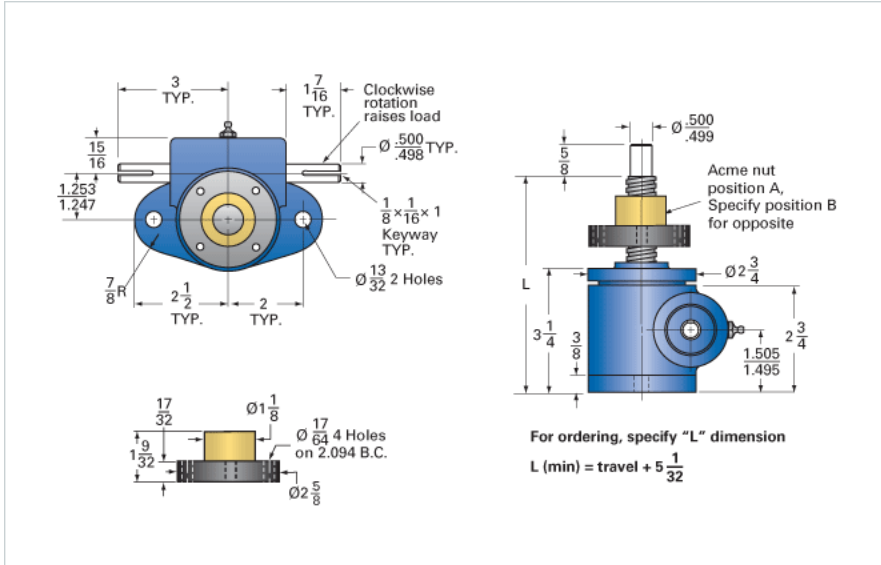

ActionJac 1-MSJ-UR 20:1

Call 800-321-7800 or visit us online at www.nookindustries.com to configure and order your ActionJac 1-MSJ-UR 20:1 today!

Details

Capacity [Ton]	1
Gear Ratio	20:1
Turns of Worm per Inch Travel	100
Torque to Raise 1 lb. [in-lb]	0.0105
Lifting Screw Diameter [in]	0.75
Screw Lead [in]	0.200
Root Diameter [in]	0.502
Tare Drag Torque [in-lb]	3

Performance Specifications

Maximum Allowable Input [hp]	0.25
Maximum Input Torque [in-lb]	21
Maximum Worm Speed at Rated Load [rpm]	750
Maximum Load at 1750 RPM [lb]	857