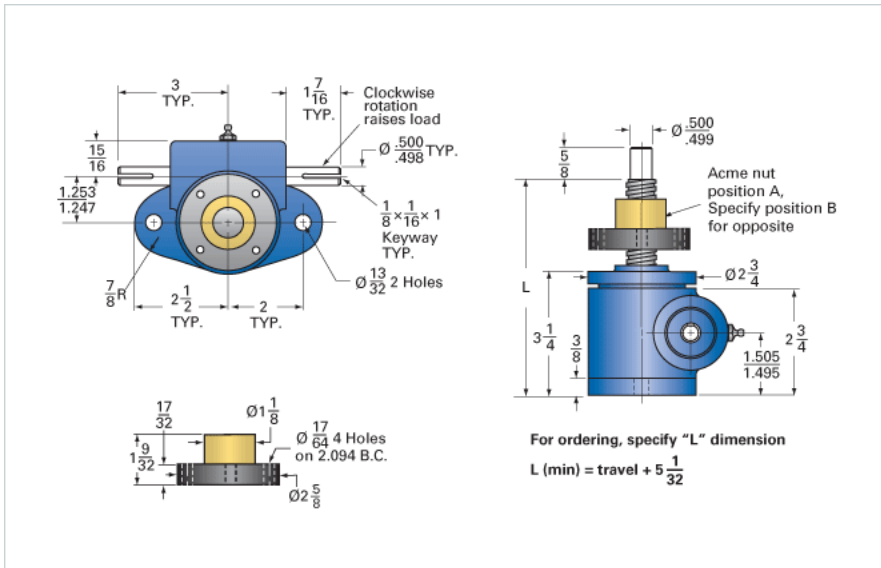

### Details

Capacity [Ton]	1
Gear Ratio	20:1
Turns of Worm per Inch Travel	100
Torque to Raise 1 lb. [in-lb]	0.0105
Lifting Screw Diameter [in]	0.75
Screw Lead [in]	0.200
Root Diameter [in]	0.502
Tare Drag Torque [in-lb]	3

### Performance Specifications

Maximum Allowable Input [hp]	0.25
Maximum Input Torque [in-lb]	21
Maximum Worm Speed at Rated Load [rpm]	750
Maximum Load at 1750 RPM [lb]	857