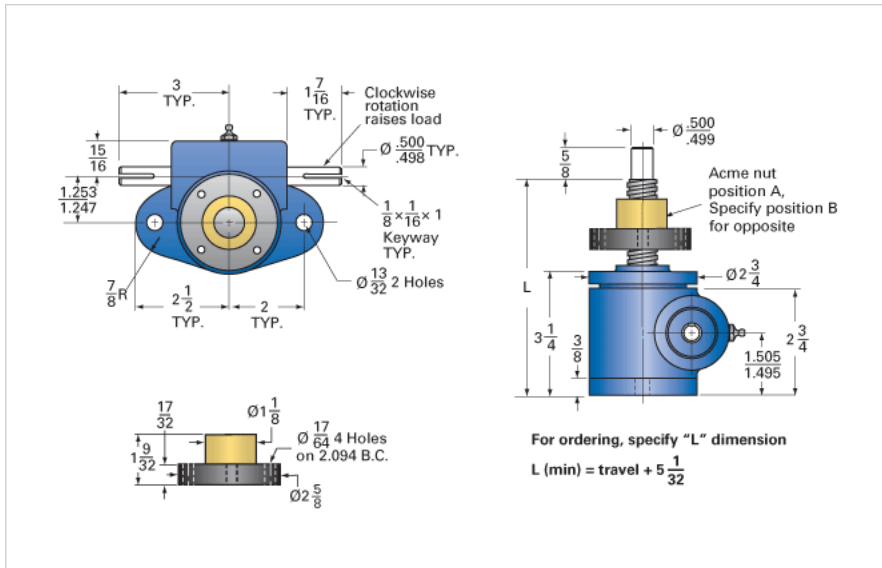

### Details

Capacity [Ton]	1
Gear Ratio	20:1
Turns of Worm per Inch Travel	100
Torque to Raise 1 lb. [in-lb]	0.0105
Lifting Screw Diameter [in]	0.75
Screw Lead [in]	0.200
Root Diameter [in]	0.502
Tare Drag Torque [in-lb]	3

### Performance Specifications

Maximum Allowable Input [hp]	0.25
Maximum Input Torque [in-lb]	21
Maximum Worm Speed at Rated Load [rpm]	750
Maximum Load at 1750 RPM [lb]	857