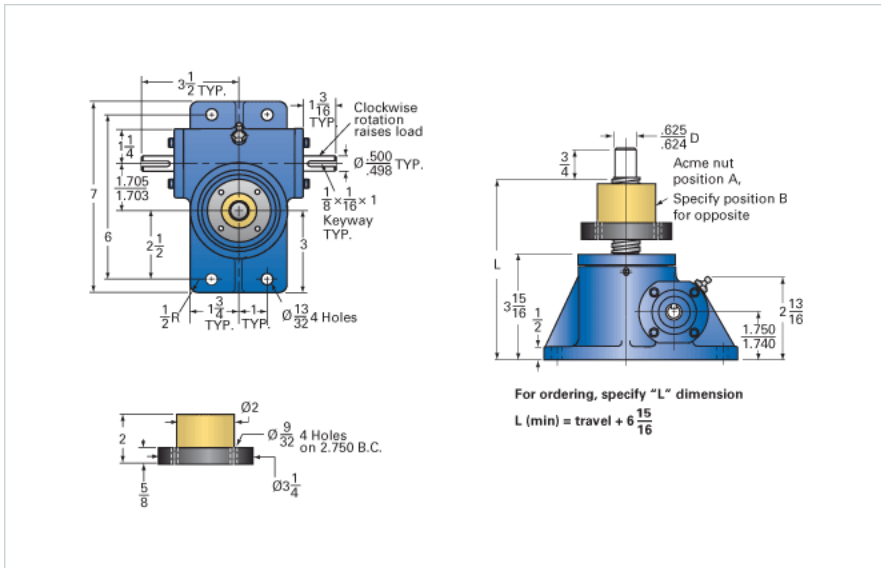

### Details

Capacity [Ton]	2
Gear Ratio	24:1
Turns of Worm per Inch Travel	96
Torque to Raise 1 lb. [in-lb]	0.0105
Lifting Screw Diameter [in]	1.00
Screw Lead [in]	0.250
Root Diameter [in]	0.698
Tare Drag Torque [in-lb]	4

### Performance Specifications

Maximum Allowable Input [hp]	0.50
Maximum Input Torque [in-lb]	42
Maximum Worm Speed at Rated Load [rpm]	750
Maximum Load at 1750 RPM [lb]	1715
Starting Torque	2 x Running Torque