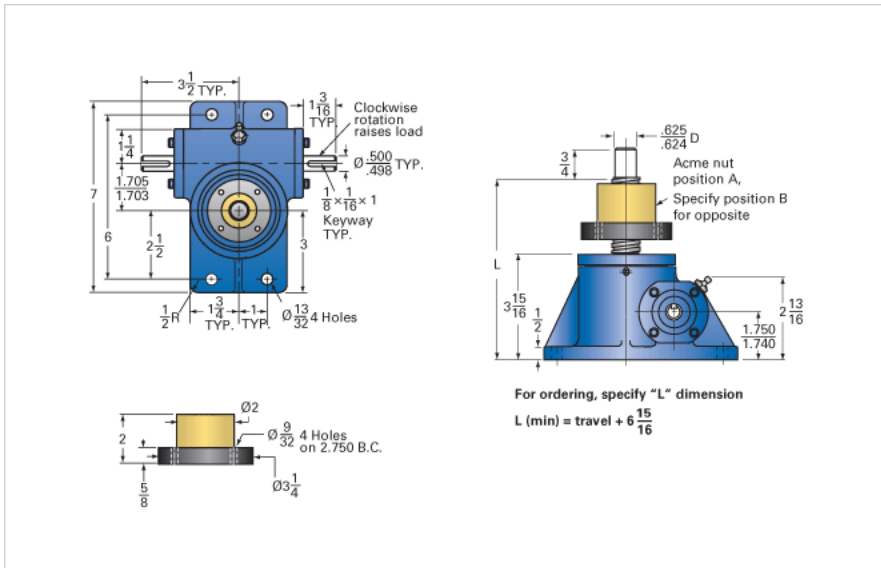

ActionJac 2R-MSJ-UR 24:1

Call 800-321-7800 or visit us online at www.nookindustries.com to configure and order your ActionJac 2R-MSJ-UR 24:1 today!

Details

Capacity [Ton]	2
Gear Ratio	24:1
Turns of Worm per Inch Travel	96
Torque to Raise 1 lb. [in-lb]	0.0105
Lifting Screw Diameter [in]	1.00
Screw Lead [in]	0.250
Root Diameter [in]	0.698
Tare Drag Torque [in-lb]	4

Performance Specifications

Maximum Allowable Input [hp]	0.50
Maximum Input Torque [in-lb]	42
Maximum Worm Speed at Rated Load [rpm]	750
Maximum Load at 1750 RPM [lb]	1715
Starting Torque	2 x Running Torque

Weight

Base 0 Travel [lb]	15
Per Inch of Travel [lb]	0.45
Grease [lb]	0.5