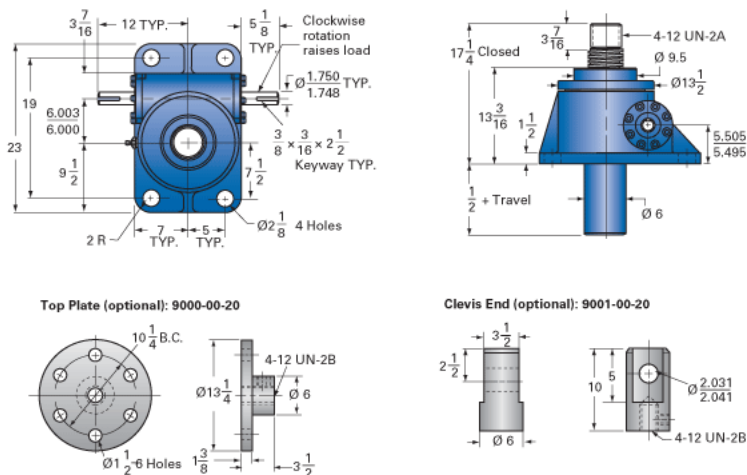

ActionJac 75-MSJ-UK 32:1

Call 800-321-7800 or visit us online at www.nookindustries.com to configure and order your ActionJac 75-MSJ-UK 32:1 today!

Details

Capacity [Ton]	75
Gear Ratio	32:1
Turns of Worm per Inch Travel	48
Torque to Raise 1 lb. [in-lb]	0.0290
Lifting Screw Diameter [in]	5.00
Screw Lead [in]	0.667
Root Diameter [in]	4.286
Tare Drag Torque [in-lb]	155

Performance Specifications

Maximum Allowable Input [hp]	9.00
Maximum Input Torque [in-lb]	3780
Maximum Worm Speed at Rated Load [rpm]	130
Maximum Load at 1750 RPM [lb]	11180
Starting Torque	2 x Running Torque

Weight

Base 0 Travel [lb]	310
Per Inch of Travel [lb]	6.50
Grease [lb]	9.0