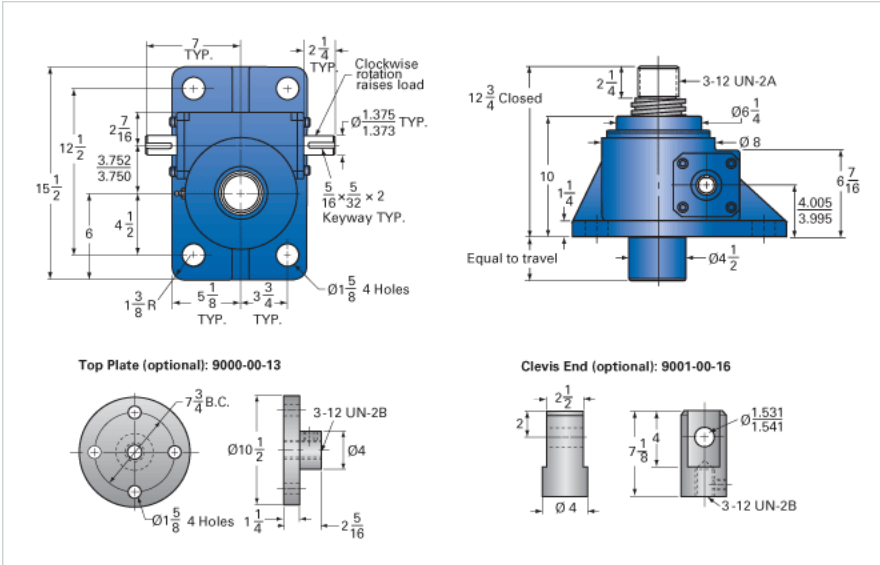

ActionJac 35-MSJ-UK 32:1

Call 800-321-7800 or visit us online at www.nookindustries.com to configure and order your ActionJac 35-MSJ-UK 32:1 today!

Details

Capacity [Ton]	35
Gear Ratio	32:1
Turns of Worm per Inch Travel	48
Torque to Raise 1 lb. [in-lb]	0.0295
Lifting Screw Diameter [in]	3.75
Screw Lead [in]	0.667
Root Diameter [in]	3.009
Tare Drag Torque [in-lb]	50

Performance Specifications

Maximum Allowable Input [hp]	3.50
Maximum Input Torque [in-lb]	1800
Maximum Worm Speed at Rated Load [rpm]	107
Maximum Load at 1750 RPM [lb]	4273
Starting Torque	2 x Running Torque

Weight

Base 0 Travel [lb]	145
Per Inch of Travel [lb]	3.40
Grease [lb]	3.5