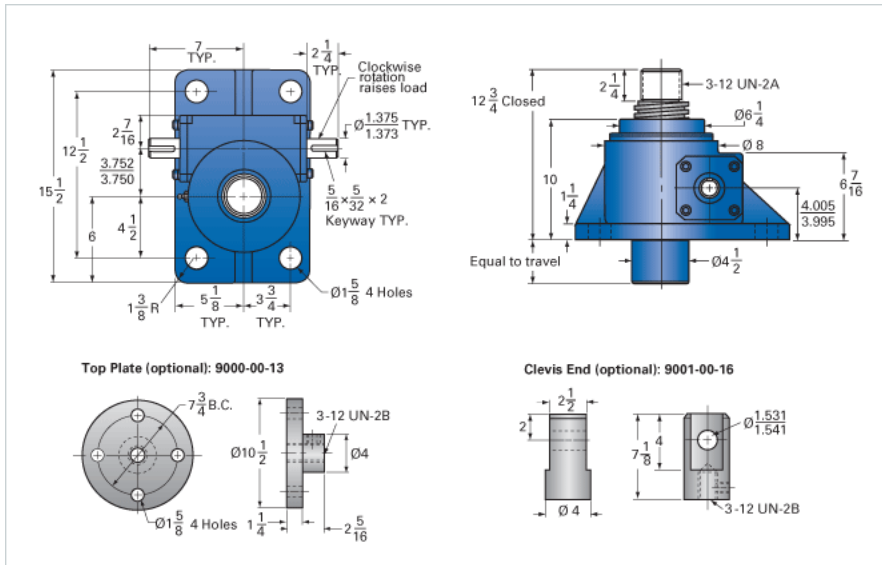

ActionJac 35-MSJ-UK 32:1

Call 800-321-7800 or visit us online at www.nookindustries.com to configure and order your ActionJac 35-MSJ-UK 32:1 today!

Details

Capacity [Ton]	35
Gear Ratio	32:1
Turns of Worm per Inch Travel	48
Torque to Raise 1 lb. [in-lb]	0.0295
Lifting Screw Diameter [in]	3.75
Screw Lead [in]	0.667
Root Diameter [in]	3.009
Tare Drag Torque [in-lb]	50

Performance Specifications

Maximum Allowable Input [hp]	3.50
Maximum Input Torque [in-lb]	1800
Maximum Worm Speed at Rated Load [rpm]	107
Maximum Load at 1750 RPM [lb]	4273
Starting Torque	2 x Running Torque

Weight

Base 0 Travel [lb]	145
Per Inch of Travel [lb]	3.40
Grease [lb]	3.5