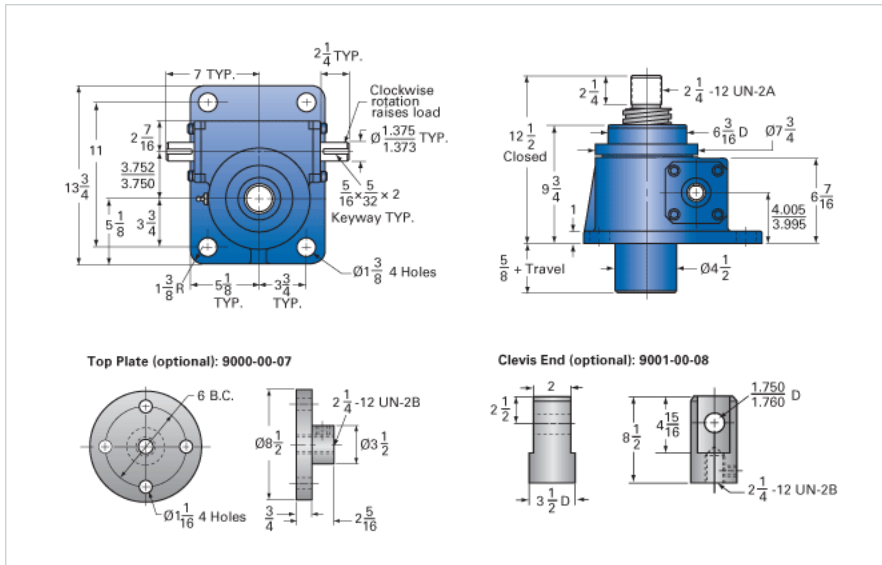

### Details

Capacity [Ton]	30
Gear Ratio	32:1
Turns of Worm per Inch Travel	48
Torque to Raise 1 lb. [in-lb]	0.0270
Lifting Screw Diameter [in]	3.38
Screw Lead [in]	0.667
Root Diameter [in]	2.652
Tare Drag Torque [in-lb]	50

### Performance Specifications

Maximum Allowable Input [hp]	3.50
Maximum Input Torque [in-lb]	1411
Maximum Worm Speed at Rated Load [rpm]	136
Maximum Load at 1750 RPM [lb]	4668
Starting Torque	2 x Running Torque

### Weight

Base 0 Travel [lb]	145
Per Inch of Travel [lb]	2.90
Grease [lb]	1.5