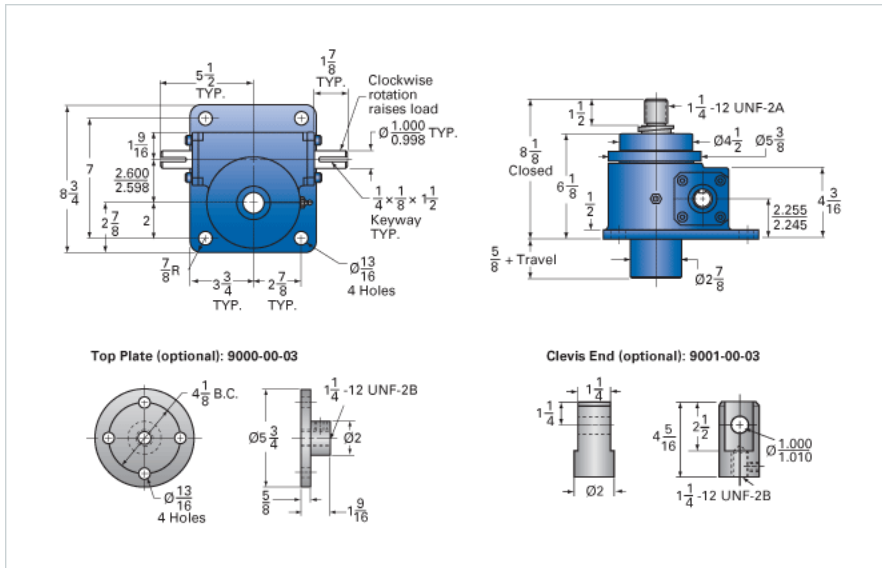

ActionJac 10-MSJ-UK 24:1

Call 800-321-7800 or visit us online at www.nookindustries.com to configure and order your ActionJac 10-MSJ-UK 24:1 today!

Details

Capacity [Ton]	10
Gear Ratio	24:1
Turns of Worm per Inch Travel	48
Torque to Raise 1 lb. [in-lb]	0.0221
Lifting Screw Diameter [in]	2.00
Screw Lead [in]	0.500
Root Diameter [in]	1.410
Tare Drag Torque [in-lb]	20

Performance Specifications

Maximum Allowable Input [hp]	1.50
Maximum Input Torque [in-lb]	384
Maximum Worm Speed at Rated Load [rpm]	214
Maximum Load at 1750 RPM [lb]	2444
Starting Torque	2 x Running Torque

Weight

Base 0 Travel [lb]	45
Per Inch of Travel [lb]	1.20
Grease [lb]	1.5