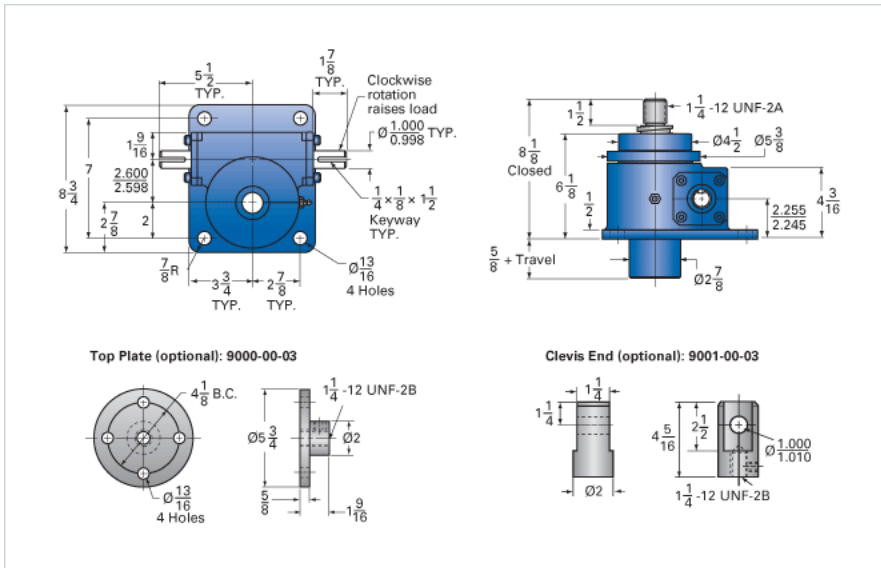

ActionJac 10-MSJ-UK 24:1

Call 800-321-7800 or visit us online at www.nookindustries.com to configure and order your ActionJac 10-MSJ-UK 24:1 today!

Details

Capacity [Ton]	10
Gear Ratio	24:1
Turns of Worm per Inch Travel	48
Torque to Raise 1 lb. [in-lb]	0.0221
Lifting Screw Diameter [in]	2.00
Screw Lead [in]	0.500
Root Diameter [in]	1.410
Tare Drag Torque [in-lb]	20

Performance Specifications

Maximum Allowable Input [hp]	1.50
Maximum Input Torque [in-lb]	384
Maximum Worm Speed at Rated Load [rpm]	214
Maximum Load at 1750 RPM [lb]	2444
Starting Torque	2 x Running Torque

Weight

Base 0 Travel [lb]	45
Per Inch of Travel [lb]	1.20
Grease [lb]	1.5