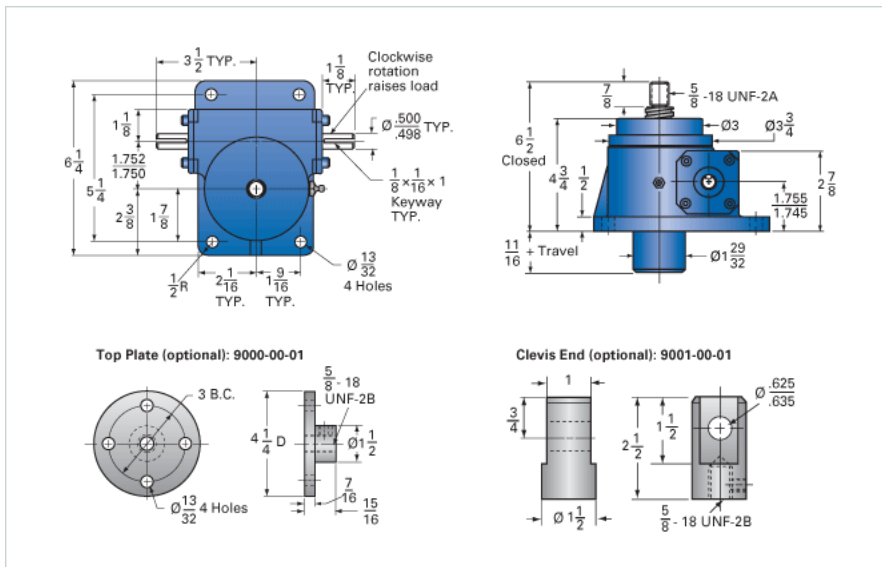

ActionJac 2.5-MSJ-UK 24:1

Call 800-321-7800 or visit us online at www.nookindustries.com to configure and order your ActionJac 2.5-MSJ-UK 24:1 today!

Details

Capacity [Ton]	2.5
Gear Ratio	24:1
Turns of Worm per Inch Travel	96
Torque to Raise 1 lb. [in-lb]	0.0122
Lifting Screw Diameter [in]	1.00
Screw Lead [in]	0.250
Root Diameter [in]	0.698
Tare Drag Torque [in-lb]	5

Performance Specifications

Maximum Allowable Input [hp]	0.50
Maximum Input Torque [in-lb]	53
Maximum Worm Speed at Rated Load [rpm]	516
Maximum Load at 1750 RPM [lb]	1476
Starting Torque	2 x Running Torque