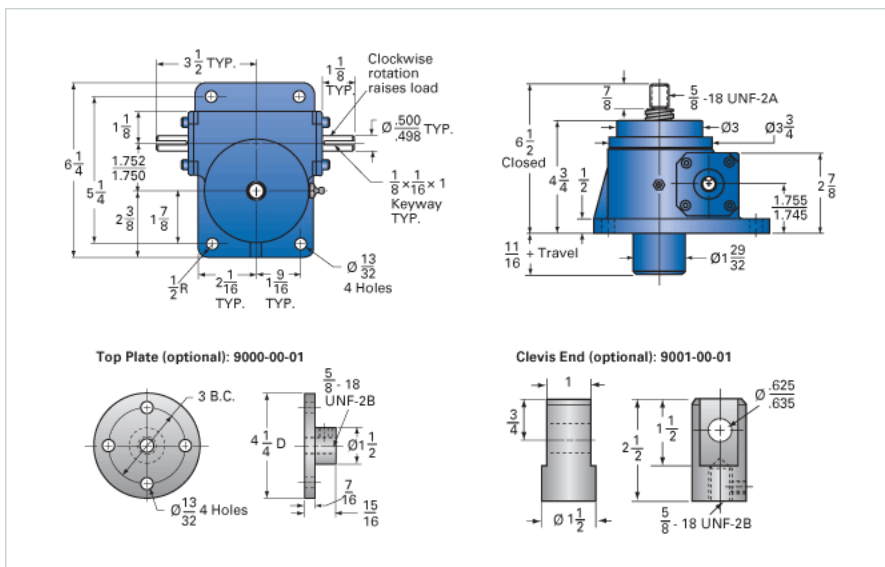

### Details

Capacity [Ton]	2.5
Gear Ratio	24:1
Turns of Worm per Inch Travel	96
Torque to Raise 1 lb. [in-lb]	0.0122
Lifting Screw Diameter [in]	1.00
Screw Lead [in]	0.250
Root Diameter [in]	0.698
Tare Drag Torque [in-lb]	5

### Performance Specifications

Maximum Allowable Input [hp]	0.50
Maximum Input Torque [in-lb]	53
Maximum Worm Speed at Rated Load [rpm]	516
Maximum Load at 1750 RPM [lb]	1476
Starting Torque	2 x Running Torque