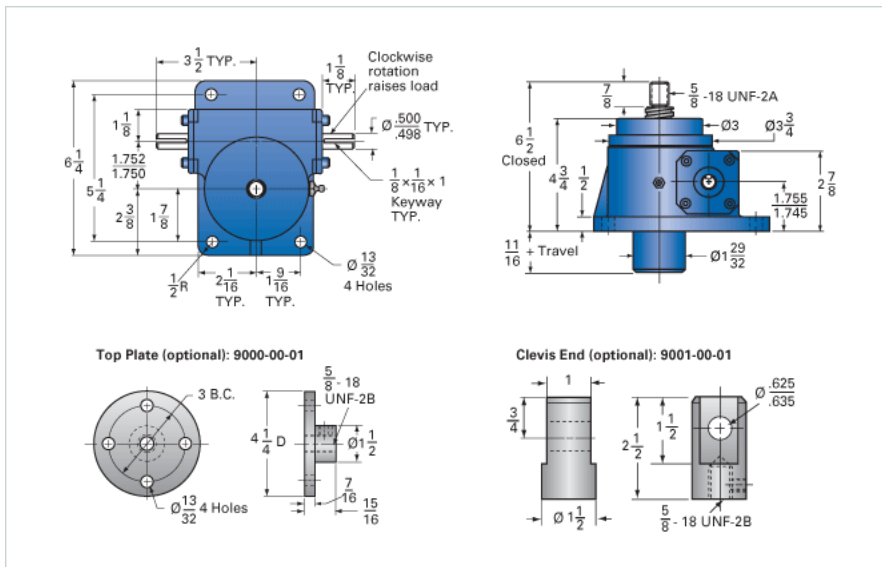

### Details

Capacity [Ton]	2.5
Gear Ratio	24:1
Turns of Worm per Inch Travel	96
Torque to Raise 1 lb. [in-lb]	0.0122
Lifting Screw Diameter [in]	1.00
Screw Lead [in]	0.250
Root Diameter [in]	0.698
Tare Drag Torque [in-lb]	5

### Performance Specifications

Maximum Allowable Input [hp]	0.50
Maximum Input Torque [in-lb]	53
Maximum Worm Speed at Rated Load [rpm]	516
Maximum Load at 1750 RPM [lb]	1476
Starting Torque	2 x Running Torque