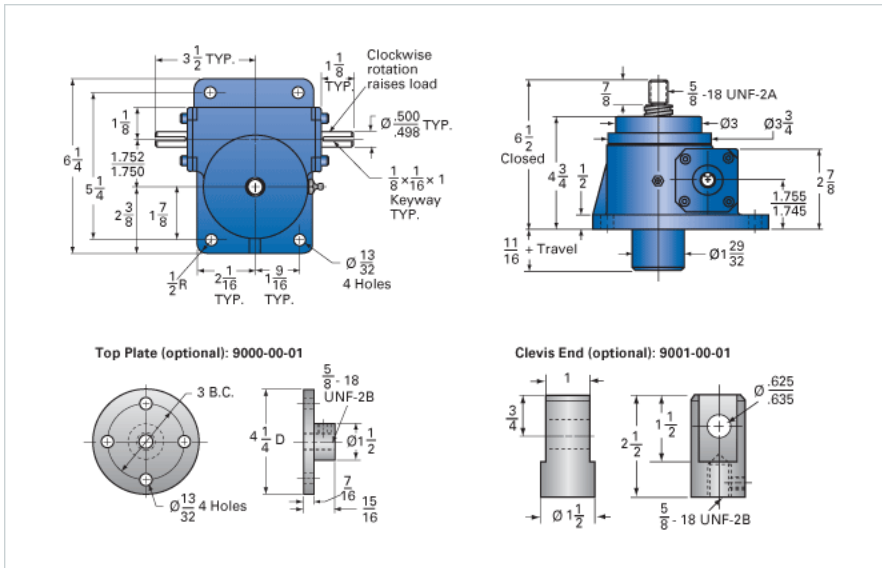

**ActionJac 2.5-MSJ-UK 24:1**

Call 800-321-7800 or visit us online at [www.nookindustries.com](http://www.nookindustries.com) to configure and order your ActionJac 2.5-MSJ-UK 24:1 today!

**Details**

Capacity [Ton]	2.5
Gear Ratio	24:1
Turns of Worm per Inch Travel	96
Torque to Raise 1 lb. [in-lb]	0.0122
Lifting Screw Diameter [in]	1.00
Screw Lead [in]	0.250
Root Diameter [in]	0.698
Tare Drag Torque [in-lb]	5

**Performance Specifications**

Maximum Allowable Input [hp]	0.50
Maximum Input Torque [in-lb]	53
Maximum Worm Speed at Rated Load [rpm]	516
Maximum Load at 1750 RPM [lb]	1476
Starting Torque	2 x Running Torque

**Weight**

Base 0 Travel [lb]	17
Per Inch of Travel [lb]	0.45
Grease [lb]	0.5