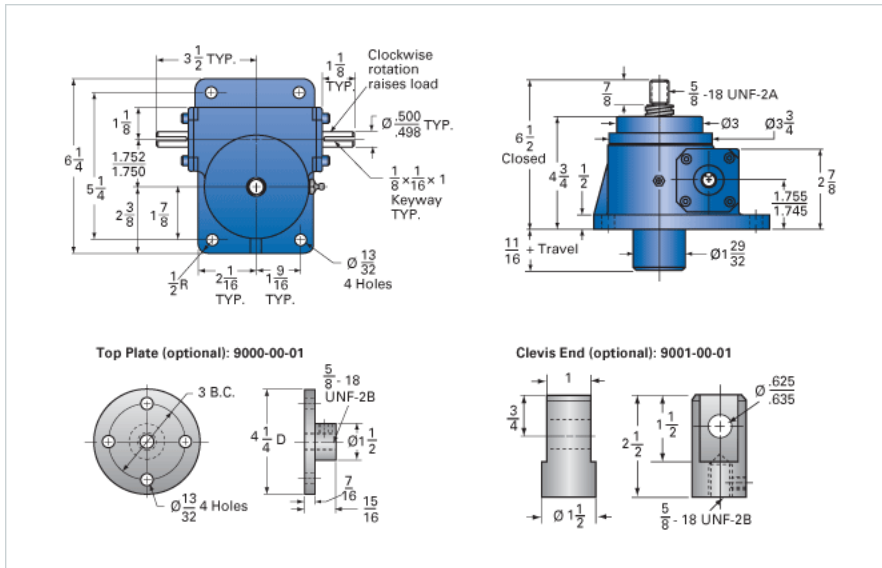

ActionJac 2.5-MSJ-UK 12:1

Call 800-321-7800 or visit us online at www.nookindustries.com to configure and order your ActionJac 2.5-MSJ-UK 12:1 today!

Details

Capacity [Ton]	2.5
Gear Ratio	12:1
Turns of Worm per Inch Travel	48
Torque to Raise 1 lb. [in-lb]	0.0170
Lifting Screw Diameter [in]	1.00
Screw Lead [in]	0.250
Root Diameter [in]	0.698
Tare Drag Torque [in-lb]	5

Performance Specifications

Maximum Allowable Input [hp]	1.50
Maximum Input Torque [in-lb]	74
Maximum Worm Speed at Rated Load [rpm]	1110
Maximum Load at 1750 RPM [lb]	3174
Starting Torque	2 x Running Torque

Weight

Base 0 Travel [lb]	17
Per Inch of Travel [lb]	0.45
Grease [lb]	0.5