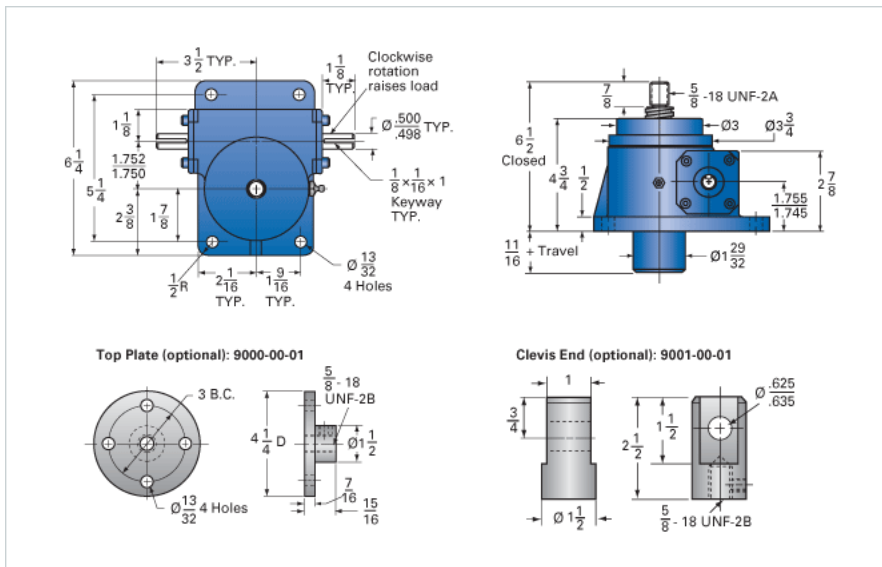

ActionJac 2.5-MSJ-UK 12:1

Call 800-321-7800 or visit us online at www.nookindustries.com to configure and order your ActionJac 2.5-MSJ-UK 12:1 today!

Details

Capacity [Ton]	2.5
Gear Ratio	12:1
Turns of Worm per Inch Travel	48
Torque to Raise 1 lb. [in-lb]	0.0170
Lifting Screw Diameter [in]	1.00
Screw Lead [in]	0.250
Root Diameter [in]	0.698
Tare Drag Torque [in-lb]	5

Performance Specifications

Maximum Allowable Input [hp]	1.50
Maximum Input Torque [in-lb]	74
Maximum Worm Speed at Rated Load [rpm]	1110
Maximum Load at 1750 RPM [lb]	3174
Starting Torque	2 x Running Torque