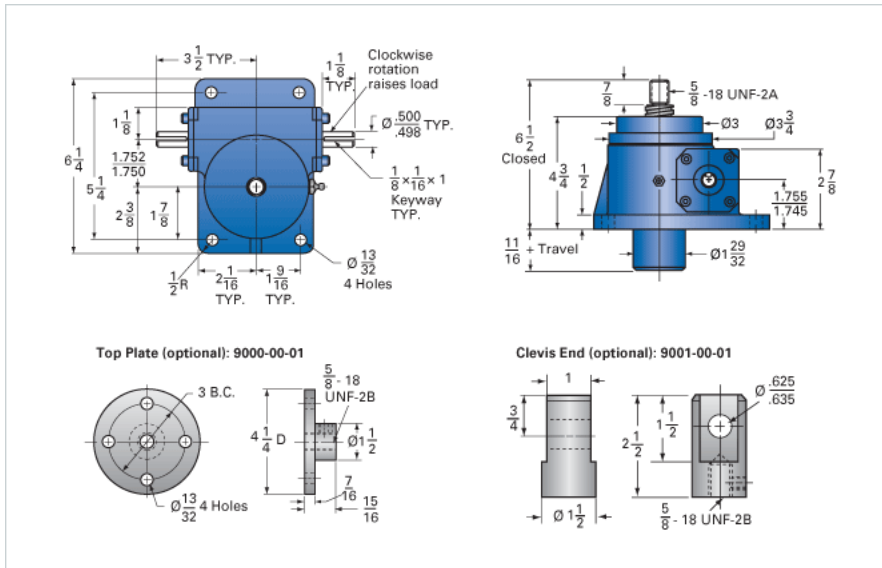

ActionJac 2.5-MSJ-UK 6:1

Call 800-321-7800 or visit us online at www.nookindustries.com to configure and order your ActionJac 2.5-MSJ-UK 6:1 today!

Details

Capacity [Ton]	2.5
Gear Ratio	6:1
Turns of Worm per Inch Travel	24
Torque to Raise 1 lb. [in-lb]	0.0290
Lifting Screw Diameter [in]	1.00
Screw Lead [in]	0.250
Root Diameter [in]	0.698
Tare Drag Torque [in-lb]	5

Performance Specifications

Maximum Allowable Input [hp]	2.00
Maximum Input Torque [in-lb]	126
Maximum Worm Speed at Rated Load [rpm]	869
Maximum Load at 1750 RPM [lb]	2483
Starting Torque	2 x Running Torque

Weight

Base 0 Travel [lb]	17
Per Inch of Travel [lb]	0.45
Grease [lb]	0.5