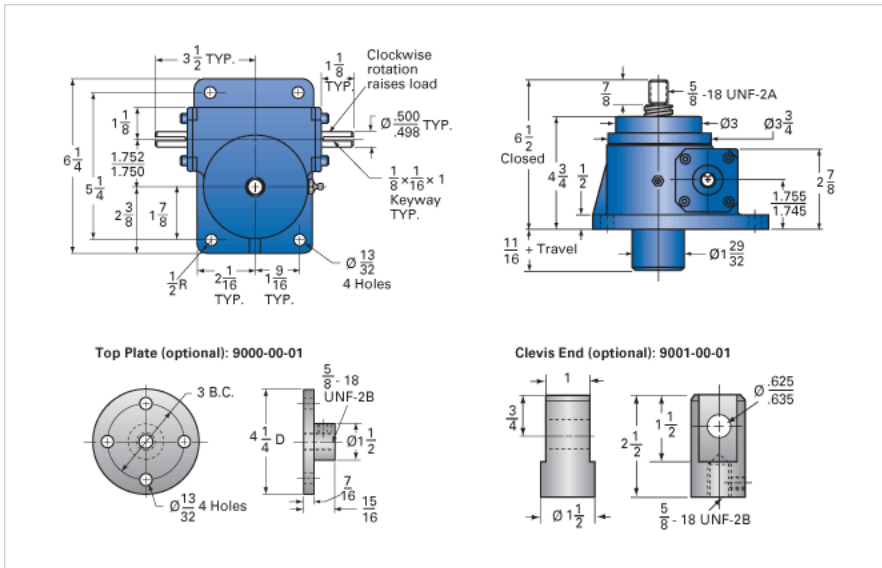

ActionJac 2.5-MSJ-UK 6:1

Call 800-321-7800 or visit us online at www.nookindustries.com to configure and order your ActionJac 2.5-MSJ-UK 6:1 today!

Details

Capacity [Ton]	2.5
Gear Ratio	6:1
Turns of Worm per Inch Travel	24
Torque to Raise 1 lb. [in-lb]	0.0290
Lifting Screw Diameter [in]	1.00
Screw Lead [in]	0.250
Root Diameter [in]	0.698
Tare Drag Torque [in-lb]	5

Performance Specifications

Maximum Allowable Input [hp]	2.00
Maximum Input Torque [in-lb]	126
Maximum Worm Speed at Rated Load [rpm]	869
Maximum Load at 1750 RPM [lb]	2483
Starting Torque	2 x Running Torque