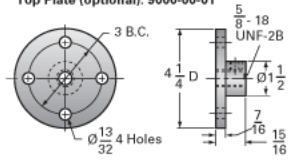

ActionJac 2R-MSJ-UK 24:1

Call 800-321-7800 or visit us online at www.nookindustries.com to configure and order your ActionJac 2R-MSJ-UK 24:1 today!

Top Plate (optional): 9000-00-01

Clevis End (optional): 9001-00-01

Details

Capacity [Ton]	2
Gear Ratio	24:1
Turns of Worm per Inch Travel	96
Torque to Raise 1 lb. [in-lb]	0.0121
Lifting Screw Diameter [in]	1.00
Screw Lead [in]	0.250
Root Diameter [in]	0.698
Tare Drag Torque [in-lb]	4

Performance Specifications

Maximum Allowable Input [hp]	0.50
Maximum Input Torque [in-lb]	42
Maximum Worm Speed at Rated Load [rpm]	651
Maximum Load at 1750 RPM [lb]	1488