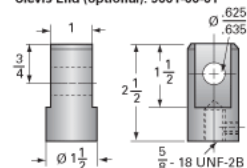

ActionJac 2R-MSJ-UK 24:1

Call 800-321-7800 or visit us online at www.nookindustries.com to configure and order your ActionJac 2R-MSJ-UK 24:1 today!

Top Plate (optional): 9000-00-01

Clevis End (optional): 9001-00-01

Details

Capacity [Ton]	2
Gear Ratio	24:1
Turns of Worm per Inch Travel	96
Torque to Raise 1 lb. [in-lb]	0.0121
Lifting Screw Diameter [in]	1.00
Screw Lead [in]	0.250
Root Diameter [in]	0.698
Tare Drag Torque [in-lb]	4

Performance Specifications

Maximum Allowable Input [hp]	0.50
Maximum Input Torque [in-lb]	42
Maximum Worm Speed at Rated Load [rpm]	651
Maximum Load at 1750 RPM [lb]	1488