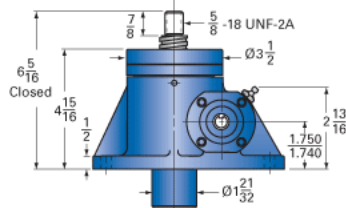

ActionJac 2R-MSJ-UK 24:1

Call 800-321-7800 or visit us online at www.nookindustries.com to configure and order your ActionJac 2R-MSJ-UK 24:1 today!

Top Plate (optional): 9000-00-01

Clevis End (optional): 9001-00-01

Details

Capacity [Ton]	2
Gear Ratio	24:1
Turns of Worm per Inch Travel	96
Torque to Raise 1 lb. [in-lb]	0.0121
Lifting Screw Diameter [in]	1.00
Screw Lead [in]	0.250
Root Diameter [in]	0.698
Tare Drag Torque [in-lb]	4

Performance Specifications

Maximum Allowable Input [hp]	0.50
Maximum Input Torque [in-lb]	42
Maximum Worm Speed at Rated Load [rpm]	651
Maximum Load at 1750 RPM [lb]	1488