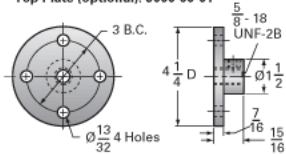

ActionJac 2R-MSJ-UK 24:1

Call 800-321-7800 or visit us online at www.nookindustries.com to configure and order your ActionJac 2R-MSJ-UK 24:1 today!

Top Plate (optional): 9000-00-01

Clevis End (optional): 9001-00-01

Details

Capacity [Ton]	2
Gear Ratio	24:1
Turns of Worm per Inch Travel	96
Torque to Raise 1 lb. [in-lb]	0.0121
Lifting Screw Diameter [in]	1.00
Screw Lead [in]	0.250
Root Diameter [in]	0.698
Tare Drag Torque [in-lb]	4

Performance Specifications

Maximum Allowable Input [hp]	0.50
Maximum Input Torque [in-lb]	42
Maximum Worm Speed at Rated Load [rpm]	651
Maximum Load at 1750 RPM [lb]	1488