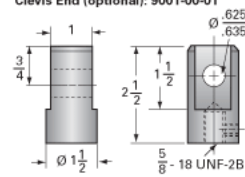

ActionJac 2R-MSJ-UK 24:1

Call 800-321-7800 or visit us online at www.nookindustries.com to configure and order your ActionJac 2R-MSJ-UK 24:1 today!

Top Plate (optional): 9000-00-01

Clevis End (optional): 9001-00-01

Details

Capacity [Ton]	2
Gear Ratio	24:1
Turns of Worm per Inch Travel	96
Torque to Raise 1 lb. [in-lb]	0.0121
Lifting Screw Diameter [in]	1.00
Screw Lead [in]	0.250
Root Diameter [in]	0.698
Tare Drag Torque [in-lb]	4

Performance Specifications

Maximum Allowable Input [hp]	0.50
Maximum Input Torque [in-lb]	42
Maximum Worm Speed at Rated Load [rpm]	651
Maximum Load at 1750 RPM [lb]	1488