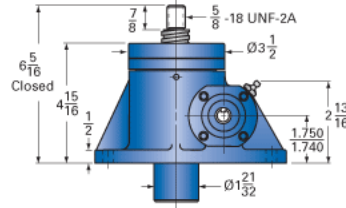

ActionJac 2R-MSJ-UK 24:1

Call 800-321-7800 or visit us online at www.nookindustries.com to configure and order your ActionJac 2R-MSJ-UK 24:1 today!

Top Plate (optional): 9000-00-01

Clevis End (optional): 9001-00-01

Details

Capacity [Ton]	2
Gear Ratio	24:1
Turns of Worm per Inch Travel	96
Torque to Raise 1 lb. [in-lb]	0.0121
Lifting Screw Diameter [in]	1.00
Screw Lead [in]	0.250
Root Diameter [in]	0.698
Tare Drag Torque [in-lb]	4

Performance Specifications

Maximum Allowable Input [hp]	0.50
Maximum Input Torque [in-lb]	42
Maximum Worm Speed at Rated Load [rpm]	651
Maximum Load at 1750 RPM [lb]	1488