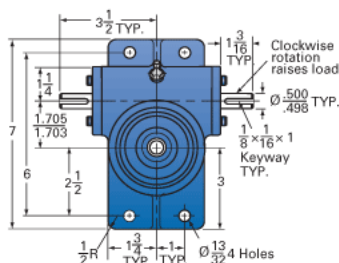

ActionJac 2R-MSJ-UK 24:1

Call 800-321-7800 or visit us online at www.nookindustries.com to configure and order your ActionJac 2R-MSJ-UK 24:1 today!

Top Plate (optional): 9000-00-01

Clevis End (optional): 9001-00-01

Details

Capacity [Ton]	2
Gear Ratio	24:1
Turns of Worm per Inch Travel	96
Torque to Raise 1 lb. [in-lb]	0.0121
Lifting Screw Diameter [in]	1.00
Screw Lead [in]	0.250
Root Diameter [in]	0.698
Tare Drag Torque [in-lb]	4

Performance Specifications

Maximum Allowable Input [hp]	0.50
Maximum Input Torque [in-lb]	42
Maximum Worm Speed at Rated Load [rpm]	651
Maximum Load at 1750 RPM [lb]	1488