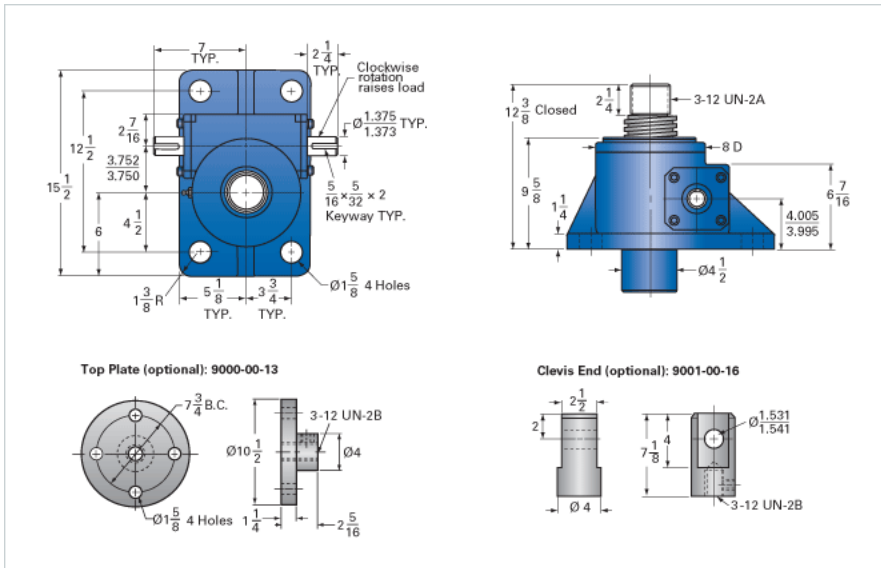

ActionJac 35AB-MSJ-U 32:1

Call 800-321-7800 or visit us online at www.nookindustries.com to configure and order your ActionJac 35AB-MSJ-U 32:1 today!

Details

Capacity [Ton]	35
Gear Ratio	32:1
Turns of Worm per Inch Travel	48
Torque to Raise 1 lb. [in-lb]	0.0257
Lifting Screw Diameter [in]	3.75
Screw Lead [in]	0.667
Root Diameter [in]	3.009
Tare Drag Torque [in-lb]	50

Performance Specifications

Maximum Allowable Input [hp]	3.50
Maximum Input Torque [in-lb]	1800
Maximum Worm Speed at Rated Load [rpm]	122
Maximum Load at 1750 RPM [lb]	4904
Starting Torque	2 x Running Torque

Weight

Base 0 Travel [lb]	145
Per Inch of Travel [lb]	3.40
Grease [lb]	3.5