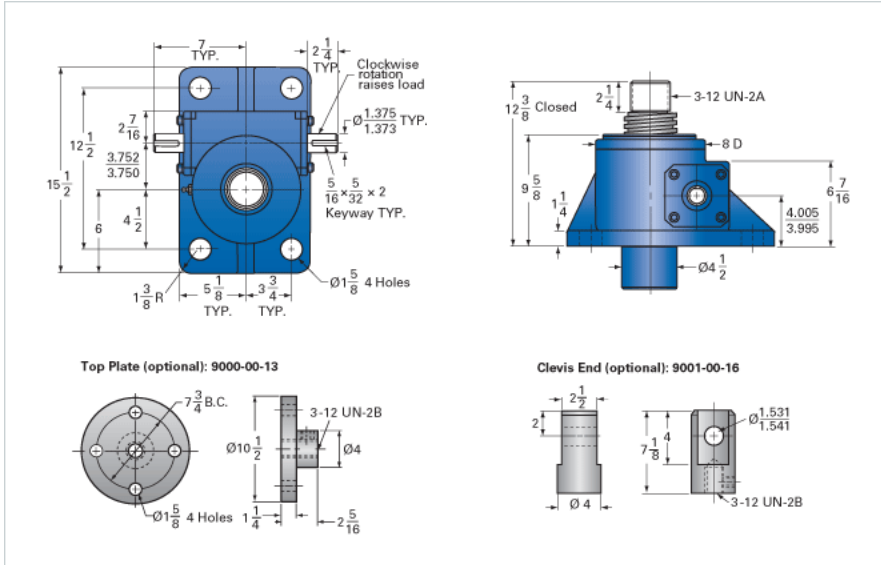

### Details

Capacity [Ton]	35
Gear Ratio	32:1
Turns of Worm per Inch Travel	48
Torque to Raise 1 lb. [in-lb]	0.0257
Lifting Screw Diameter [in]	3.75
Screw Lead [in]	0.667
Root Diameter [in]	3.009
Tare Drag Torque [in-lb]	50

### Performance Specifications

Maximum Allowable Input [hp]	3.50
Maximum Input Torque [in-lb]	1800
Maximum Worm Speed at Rated Load [rpm]	122
Maximum Load at 1750 RPM [lb]	4904
Starting Torque	2 x Running Torque

### Weight

Base 0 Travel [lb]	145
Per Inch of Travel [lb]	3.40
Grease [lb]	3.5