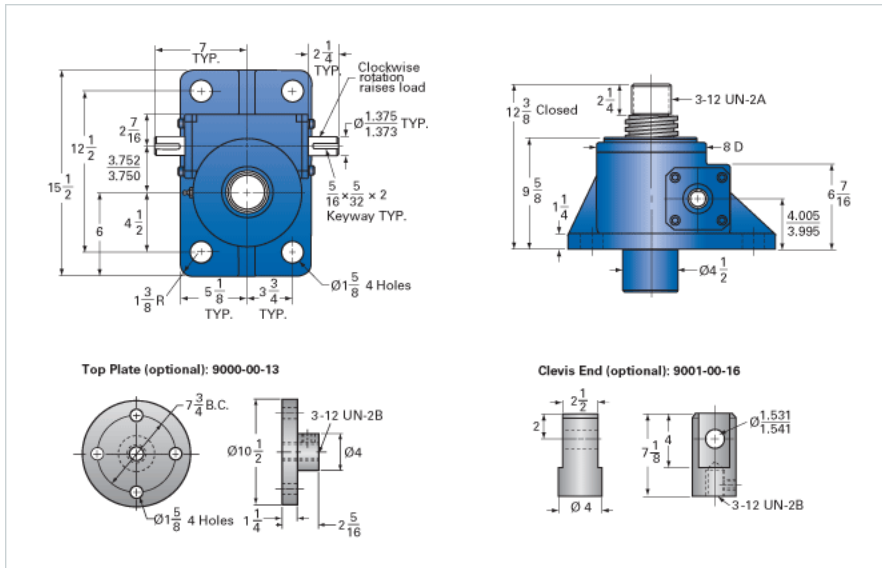

ActionJac 35AB-MSJ-U 32:1

Call 800-321-7800 or visit us online at www.nookindustries.com to configure and order your ActionJac 35AB-MSJ-U 32:1 today!

Details

Capacity [Ton]	35
Gear Ratio	32:1
Turns of Worm per Inch Travel	48
Torque to Raise 1 lb. [in-lb]	0.0257
Lifting Screw Diameter [in]	3.75
Screw Lead [in]	0.667
Root Diameter [in]	3.009
Tare Drag Torque [in-lb]	50

Performance Specifications

Maximum Allowable Input [hp]	3.50
Maximum Input Torque [in-lb]	1800
Maximum Worm Speed at Rated Load [rpm]	122
Maximum Load at 1750 RPM [lb]	4904
Starting Torque	2 x Running Torque

Weight

Base 0 Travel [lb]	145
Per Inch of Travel [lb]	3.40
Grease [lb]	3.5