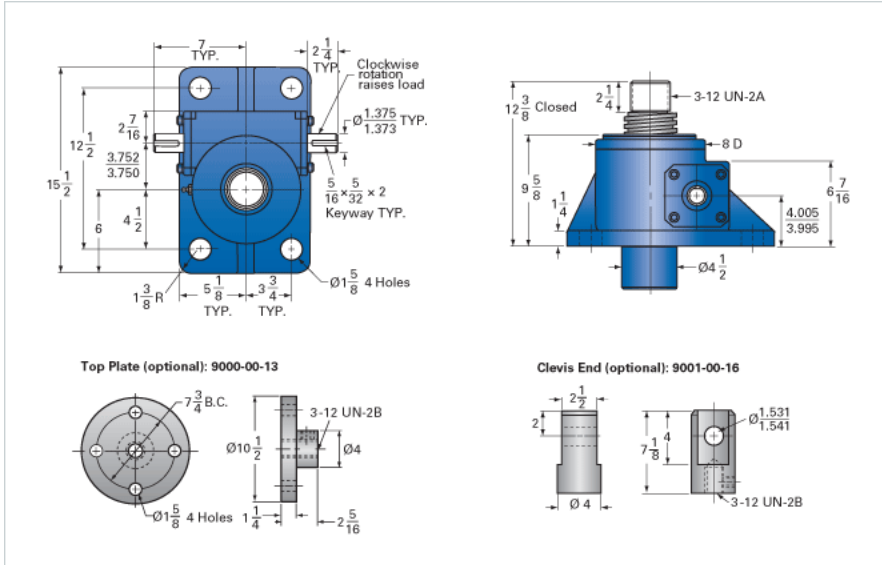

ActionJac 35AB-MSJ-U 32:1

Call 800-321-7800 or visit us online at www.nookindustries.com to configure and order your ActionJac 35AB-MSJ-U 32:1 today!

Details

Capacity [Ton]	35
Gear Ratio	32:1
Turns of Worm per Inch Travel	48
Torque to Raise 1 lb. [in-lb]	0.0257
Lifting Screw Diameter [in]	3.75
Screw Lead [in]	0.667
Root Diameter [in]	3.009
Tare Drag Torque [in-lb]	50

Performance Specifications

Maximum Allowable Input [hp]	3.50
Maximum Input Torque [in-lb]	1800
Maximum Worm Speed at Rated Load [rpm]	122
Maximum Load at 1750 RPM [lb]	4904
Starting Torque	2 x Running Torque

Weight

Base 0 Travel [lb]	145
Per Inch of Travel [lb]	3.40
Grease [lb]	3.5