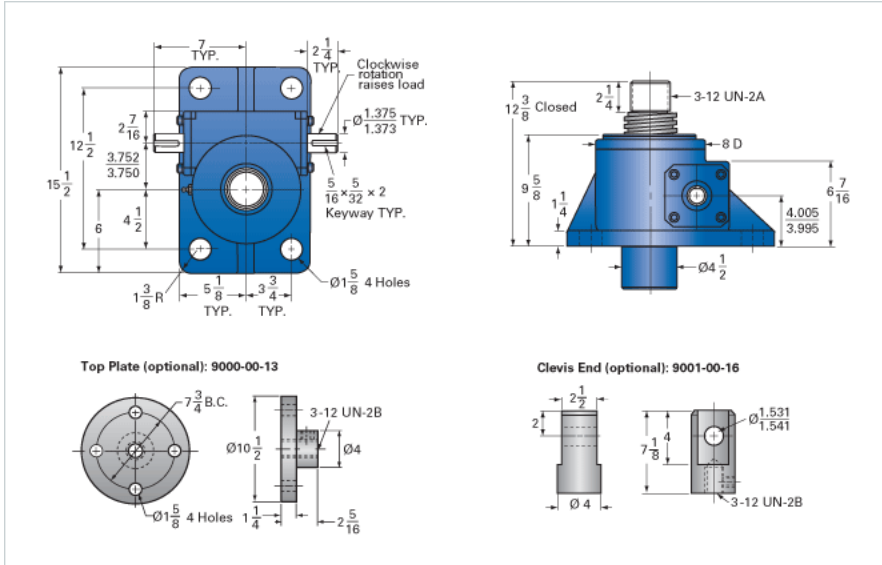

### Details

Capacity [Ton]	35
Gear Ratio	32:1
Turns of Worm per Inch Travel	48
Torque to Raise 1 lb. [in-lb]	0.0257
Lifting Screw Diameter [in]	3.75
Screw Lead [in]	0.667
Root Diameter [in]	3.009
Tare Drag Torque [in-lb]	50

### Performance Specifications

Maximum Allowable Input [hp]	3.50
Maximum Input Torque [in-lb]	1800
Maximum Worm Speed at Rated Load [rpm]	122
Maximum Load at 1750 RPM [lb]	4904
Starting Torque	2 x Running Torque