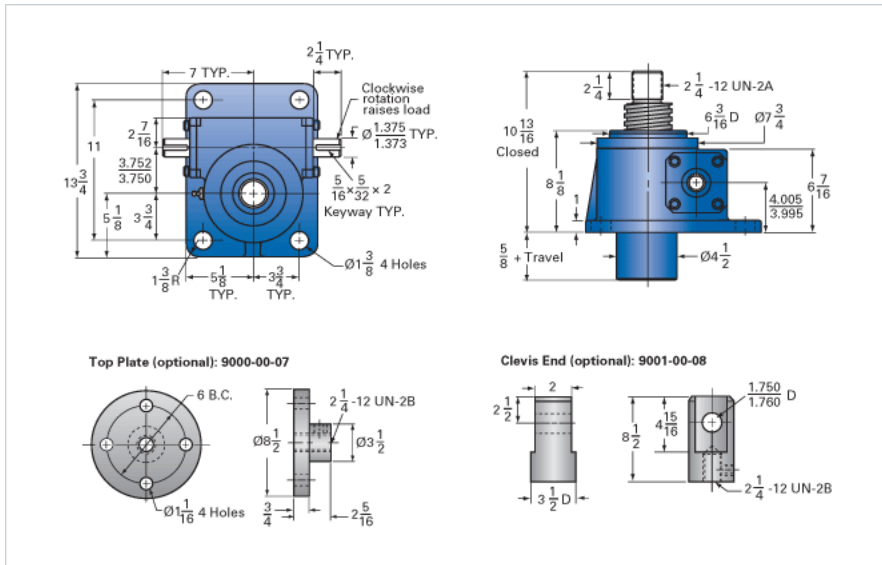

### Details

Capacity [Ton]	30
Gear Ratio	32:1
Turns of Worm per Inch Travel	48
Torque to Raise 1 lb. [in-lb]	0.0235
Lifting Screw Diameter [in]	3.38
Screw Lead [in]	0.667
Root Diameter [in]	2.652
Tare Drag Torque [in-lb]	50

### Performance Specifications

Maximum Allowable Input [hp]	3.50
Maximum Input Torque [in-lb]	1411
Maximum Worm Speed at Rated Load [rpm]	156
Maximum Load at 1750 RPM [lb]	5364
Starting Torque	2 x Running Torque

### Weight

Base 0 Travel [lb]	145
Per Inch of Travel [lb]	2.90
Grease [lb]	1.5