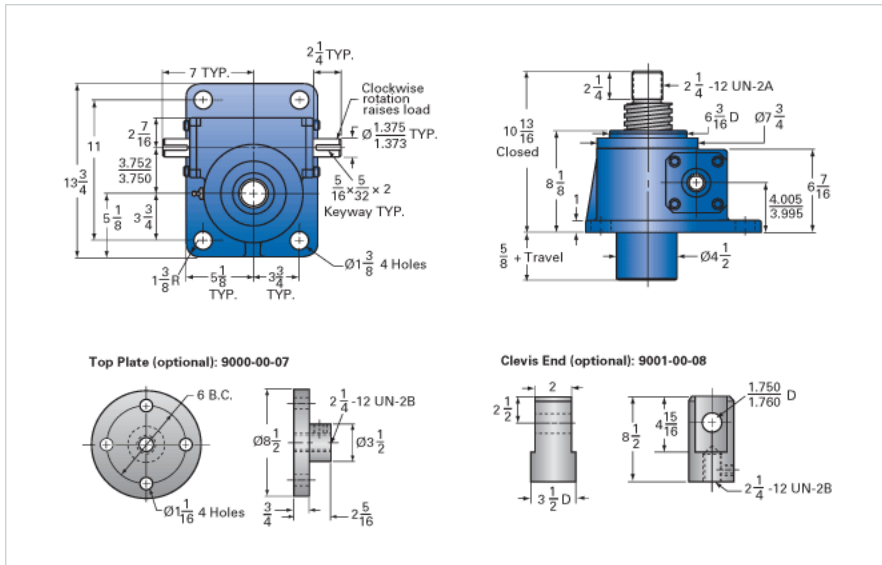

ActionJac 30AB-MSJ-U 32:1

Call 800-321-7800 or visit us online at www.nookindustries.com to configure and order your ActionJac 30AB-MSJ-U 32:1 today!

Details

Capacity [Ton]	30
Gear Ratio	32:1
Turns of Worm per Inch Travel	48
Torque to Raise 1 lb. [in-lb]	0.0235
Lifting Screw Diameter [in]	3.38
Screw Lead [in]	0.667
Root Diameter [in]	2.652
Tare Drag Torque [in-lb]	50

Performance Specifications

Maximum Allowable Input [hp]	3.50
Maximum Input Torque [in-lb]	1411
Maximum Worm Speed at Rated Load [rpm]	156
Maximum Load at 1750 RPM [lb]	5364
Starting Torque	2 x Running Torque

Weight

Base 0 Travel [lb]	145
Per Inch of Travel [lb]	2.90
Grease [lb]	1.5