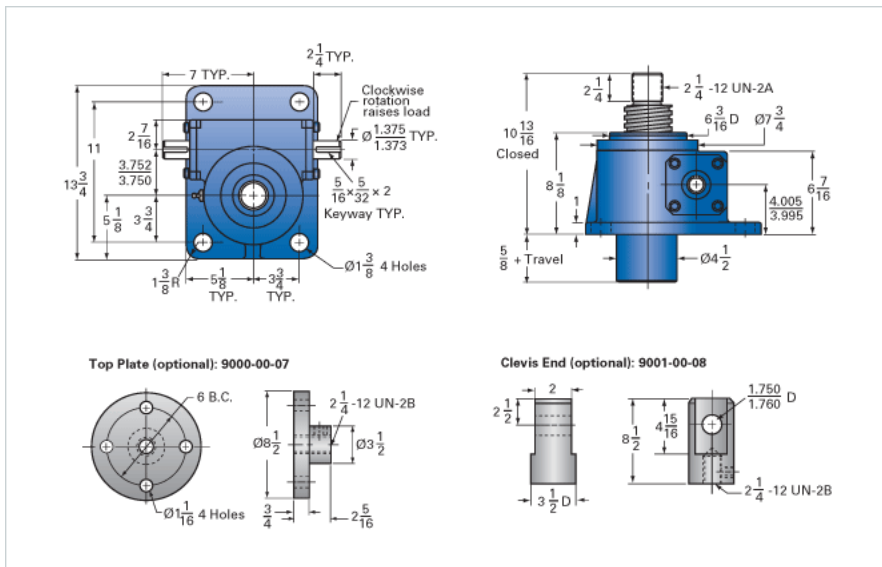

### Details

Capacity [Ton]	30
Gear Ratio	10 2/3:1
Turns of Worm per Inch Travel	16
Torque to Raise 1 lb. [in-lb]	0.0452
Lifting Screw Diameter [in]	3.38
Screw Lead [in]	0.667
Root Diameter [in]	2.652
Tare Drag Torque [in-lb]	50

### Performance Specifications

Maximum Allowable Input [hp]	11.00
Maximum Input Torque [in-lb]	2710
Maximum Worm Speed at Rated Load [rpm]	256
Maximum Load at 1750 RPM [lb]	8764
Starting Torque	2 x Running Torque