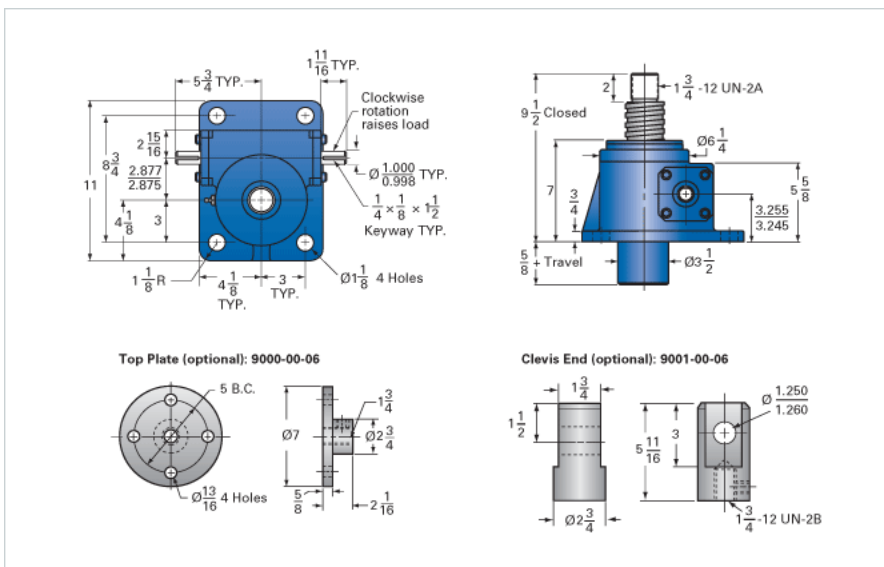

ActionJac 20AB-MSJ-U 24:1

Call 800-321-7800 or visit us online at www.nookindustries.com to configure and order your ActionJac 20AB-MSJ-U 24:1 today!

Details

Capacity [Ton]	20
Gear Ratio	24:1
Turns of Worm per Inch Travel	48
Torque to Raise 1 lb. [in-lb]	0.0218
Lifting Screw Diameter [in]	2.50
Screw Lead [in]	0.500
Root Diameter [in]	1.908
Tare Drag Torque [in-lb]	40

Performance Specifications

Maximum Allowable Input [hp]	2.50
Maximum Input Torque [in-lb]	873
Maximum Worm Speed at Rated Load [rpm]	180
Maximum Load at 1750 RPM [lb]	4130
Starting Torque	2 x Running Torque

Weight

Base 0 Travel [lb]	80
Per Inch of Travel [lb]	1.80
Grease [lb]	2.3