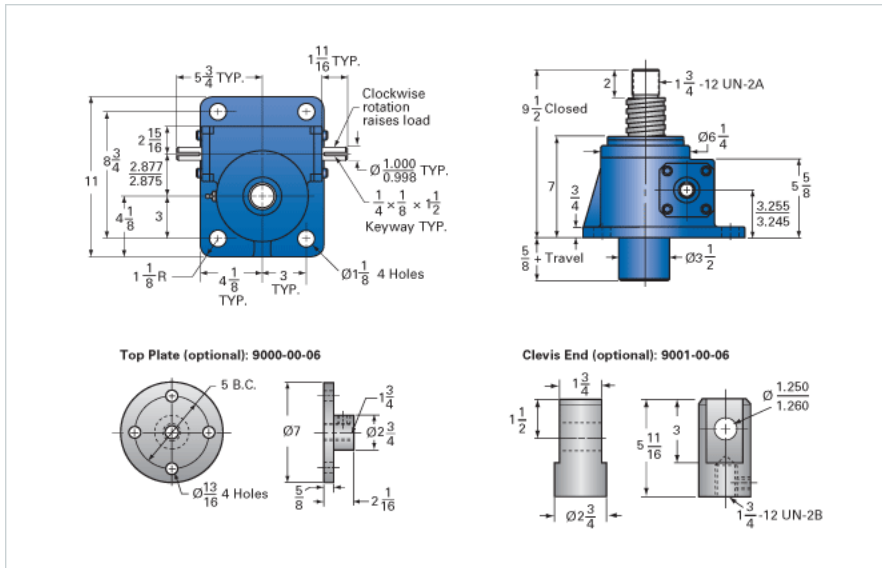

### Details

Capacity [Ton]	20
Gear Ratio	24:1
Turns of Worm per Inch Travel	48
Torque to Raise 1 lb. [in-lb]	0.0218
Lifting Screw Diameter [in]	2.50
Screw Lead [in]	0.500
Root Diameter [in]	1.908
Tare Drag Torque [in-lb]	40

### Performance Specifications

Maximum Allowable Input [hp]	2.50
Maximum Input Torque [in-lb]	873
Maximum Worm Speed at Rated Load [rpm]	180
Maximum Load at 1750 RPM [lb]	4130
Starting Torque	2 x Running Torque