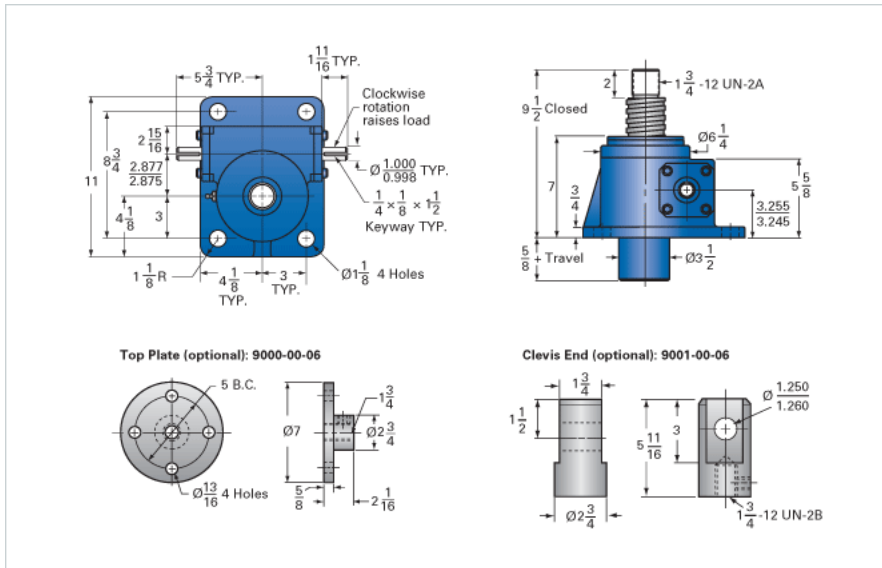

ActionJac 20AB-MSJ-U 24:1

Call 800-321-7800 or visit us online at www.nookindustries.com to configure and order your ActionJac 20AB-MSJ-U 24:1 today!

Details

Capacity [Ton]	20
Gear Ratio	24:1
Turns of Worm per Inch Travel	48
Torque to Raise 1 lb. [in-lb]	0.0218
Lifting Screw Diameter [in]	2.50
Screw Lead [in]	0.500
Root Diameter [in]	1.908
Tare Drag Torque [in-lb]	40

Performance Specifications

Maximum Allowable Input [hp]	2.50
Maximum Input Torque [in-lb]	873
Maximum Worm Speed at Rated Load [rpm]	180
Maximum Load at 1750 RPM [lb]	4130
Starting Torque	2 x Running Torque