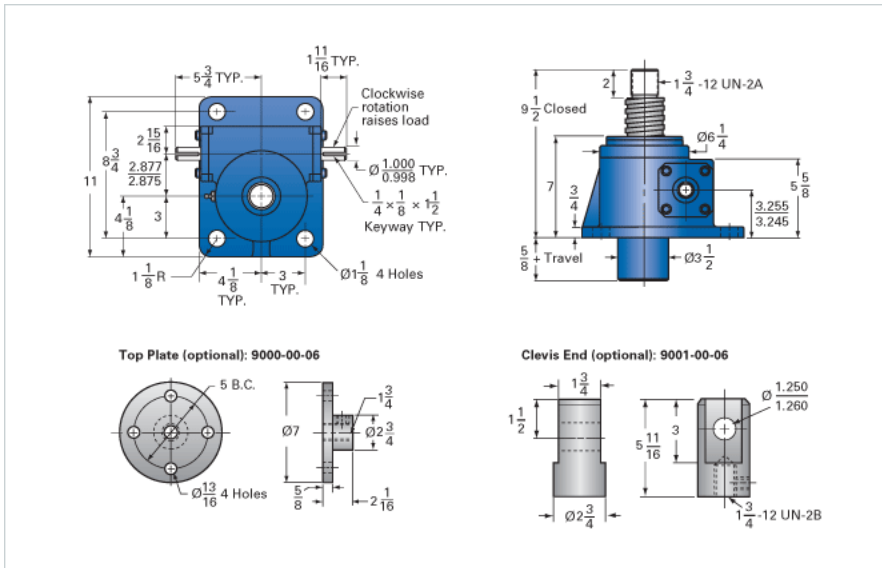

ActionJac 20AB-MSJ-U 24:1

Call 800-321-7800 or visit us online at www.nookindustries.com to configure and order your ActionJac 20AB-MSJ-U 24:1 today!

Details

Capacity [Ton]	20
Gear Ratio	24:1
Turns of Worm per Inch Travel	48
Torque to Raise 1 lb. [in-lb]	0.0218
Lifting Screw Diameter [in]	2.50
Screw Lead [in]	0.500
Root Diameter [in]	1.908
Tare Drag Torque [in-lb]	40

Performance Specifications

Maximum Allowable Input [hp]	2.50
Maximum Input Torque [in-lb]	873
Maximum Worm Speed at Rated Load [rpm]	180
Maximum Load at 1750 RPM [lb]	4130
Starting Torque	2 x Running Torque

Weight

Base 0 Travel [lb]	80
Per Inch of Travel [lb]	1.80
Grease [lb]	2.3