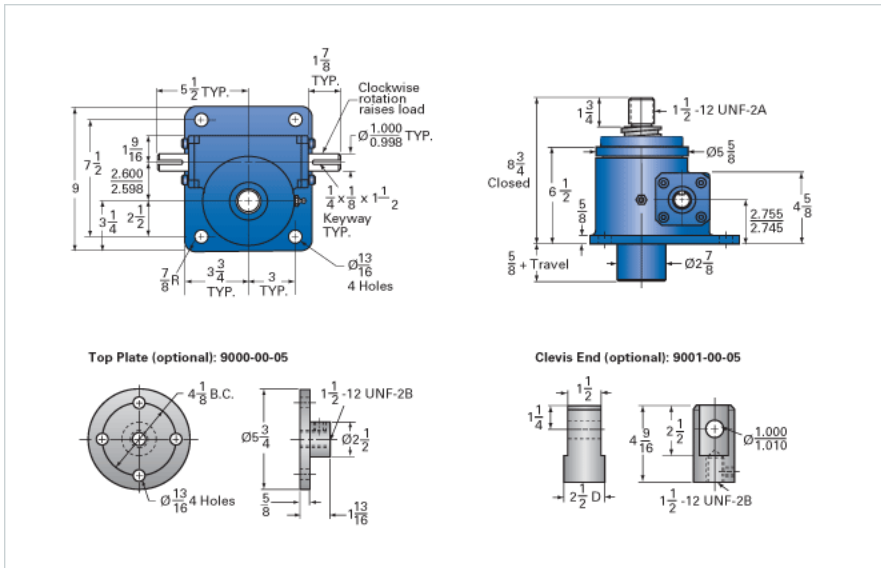

ActionJac 15AB-MSJ-U 24:1

Call 800-321-7800 or visit us online at www.nookindustries.com to configure and order your ActionJac 15AB-MSJ-U 24:1 today!

Details

Capacity [Ton]	15
Gear Ratio	24:1
Turns of Worm per Inch Travel	48
Torque to Raise 1 lb. [in-lb]	0.0218
Lifting Screw Diameter [in]	2.25
Screw Lead [in]	0.500
Root Diameter [in]	1.684
Tare Drag Torque [in-lb]	20

Performance Specifications

Maximum Allowable Input [hp]	1.50
Maximum Input Torque [in-lb]	654
Maximum Worm Speed at Rated Load [rpm]	144
Maximum Load at 1750 RPM [lb]	2478
Starting Torque	2 x Running Torque

Weight

Base 0 Travel [lb]	55
Per Inch of Travel [lb]	1.40
Grease [lb]	1.5