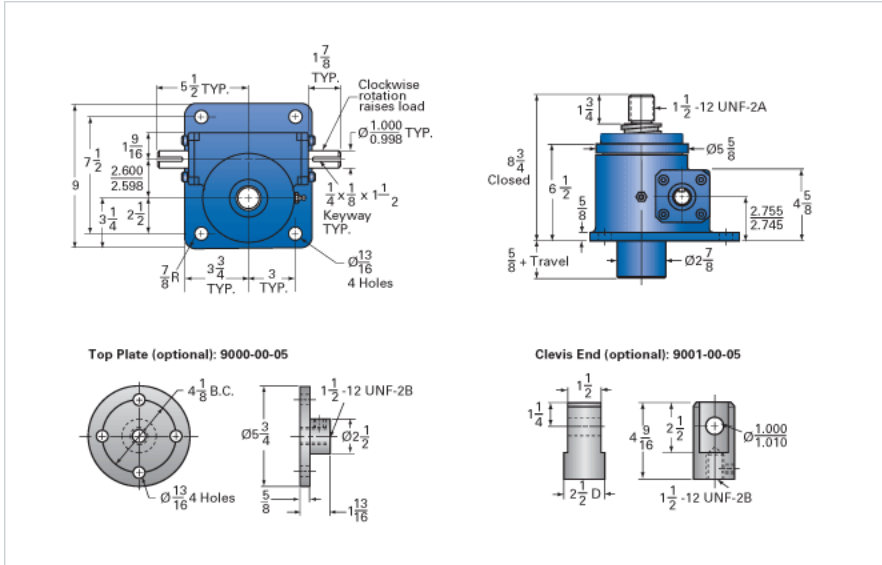

ActionJac 15AB-MSJ-U 24:1

Call 800-321-7800 or visit us online at www.nookindustries.com to configure and order your ActionJac 15AB-MSJ-U 24:1 today!

Details

Capacity [Ton]	15
Gear Ratio	24:1
Turns of Worm per Inch Travel	48
Torque to Raise 1 lb. [in-lb]	0.0218
Lifting Screw Diameter [in]	2.25
Screw Lead [in]	0.500
Root Diameter [in]	1.684
Tare Drag Torque [in-lb]	20

Performance Specifications

Maximum Allowable Input [hp]	1.50
Maximum Input Torque [in-lb]	654
Maximum Worm Speed at Rated Load [rpm]	144
Maximum Load at 1750 RPM [lb]	2478
Starting Torque	2 x Running Torque

Weight

Base 0 Travel [lb]	55
Per Inch of Travel [lb]	1.40
Grease [lb]	1.5