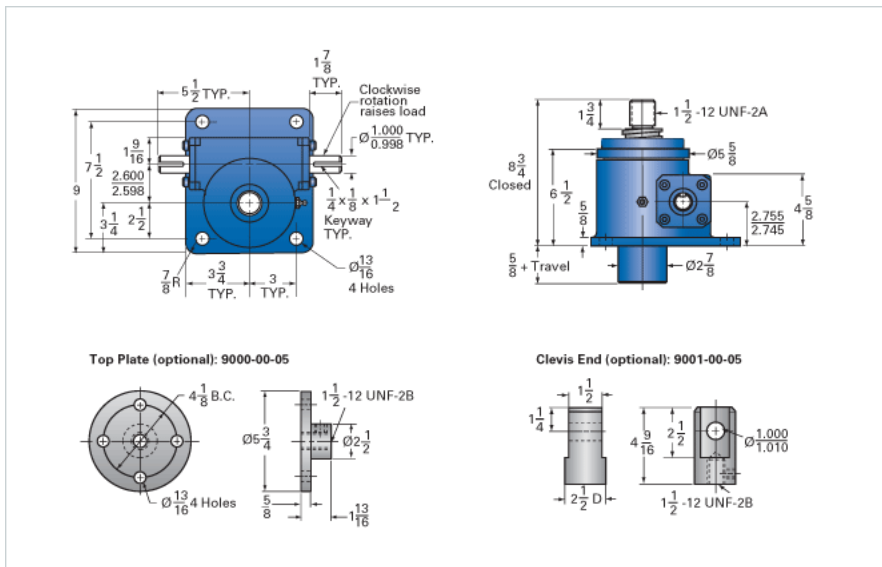

ActionJac 15AB-MSJ-U 24:1

Call 800-321-7800 or visit us online at www.nookindustries.com to configure and order your ActionJac 15AB-MSJ-U 24:1 today!

Details

Capacity [Ton]	15
Gear Ratio	24:1
Turns of Worm per Inch Travel	48
Torque to Raise 1 lb. [in-lb]	0.0218
Lifting Screw Diameter [in]	2.25
Screw Lead [in]	0.500
Root Diameter [in]	1.684
Tare Drag Torque [in-lb]	20

Performance Specifications

Maximum Allowable Input [hp]	1.50
Maximum Input Torque [in-lb]	654
Maximum Worm Speed at Rated Load [rpm]	144
Maximum Load at 1750 RPM [lb]	2478
Starting Torque	2 x Running Torque

Weight

Base 0 Travel [lb]	55
Per Inch of Travel [lb]	1.40
Grease [lb]	1.5