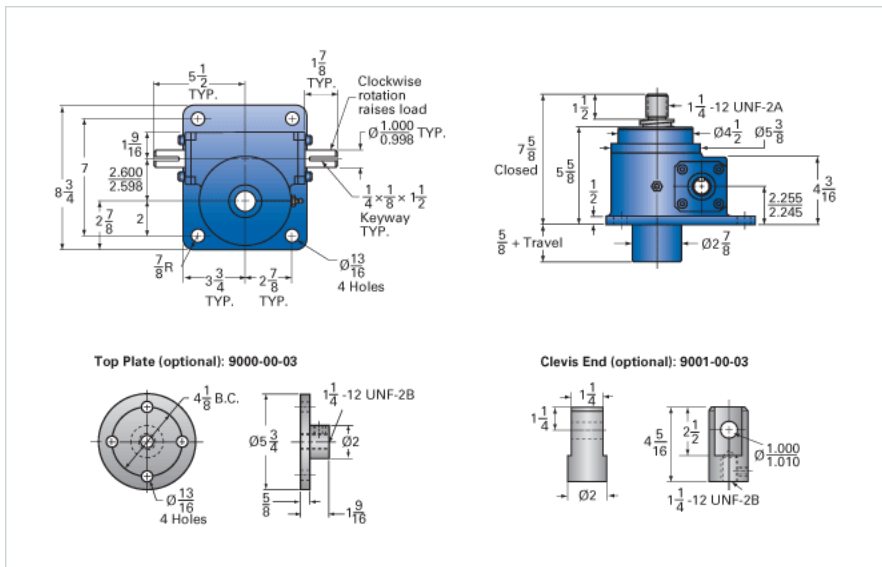

### Details

Capacity [Ton]	10
Gear Ratio	24:1
Turns of Worm per Inch Travel	48
Torque to Raise 1 lb. [in-lb]	0.0192
Lifting Screw Diameter [in]	2.00
Screw Lead [in]	0.500
Root Diameter [in]	1.410
Tare Drag Torque [in-lb]	20

### Performance Specifications

Maximum Allowable Input [hp]	1.50
Maximum Input Torque [in-lb]	384
Maximum Worm Speed at Rated Load [rpm]	246
Maximum Load at 1750 RPM [lb]	2813
Starting Torque	2 x Running Torque