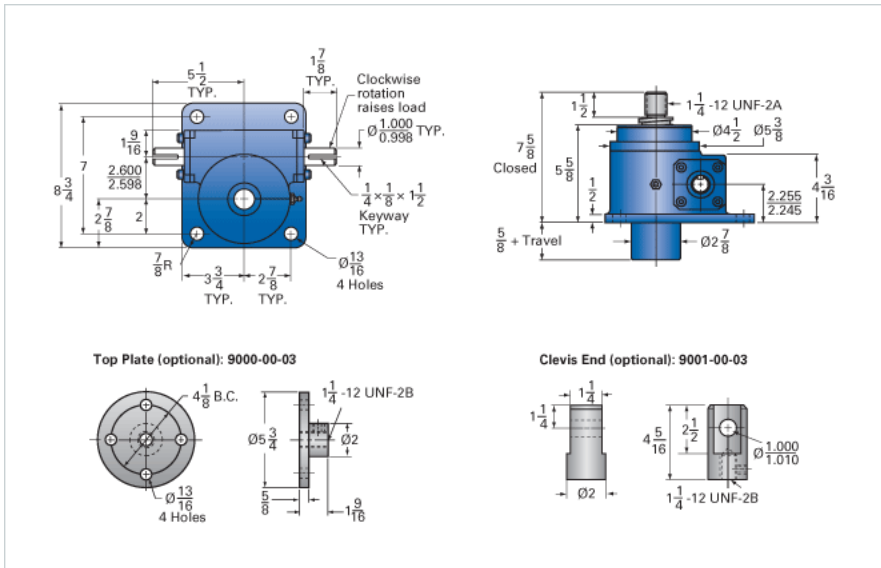

### Details

Capacity [Ton]	10
Gear Ratio	24:1
Turns of Worm per Inch Travel	48
Torque to Raise 1 lb. [in-lb]	0.0192
Lifting Screw Diameter [in]	2.00
Screw Lead [in]	0.500
Root Diameter [in]	1.410
Tare Drag Torque [in-lb]	20

### Performance Specifications

Maximum Allowable Input [hp]	1.50
Maximum Input Torque [in-lb]	384
Maximum Worm Speed at Rated Load [rpm]	246
Maximum Load at 1750 RPM [lb]	2813
Starting Torque	2 x Running Torque

### Weight

Base 0 Travel [lb]	45
Per Inch of Travel [lb]	1.20
Grease [lb]	1.5