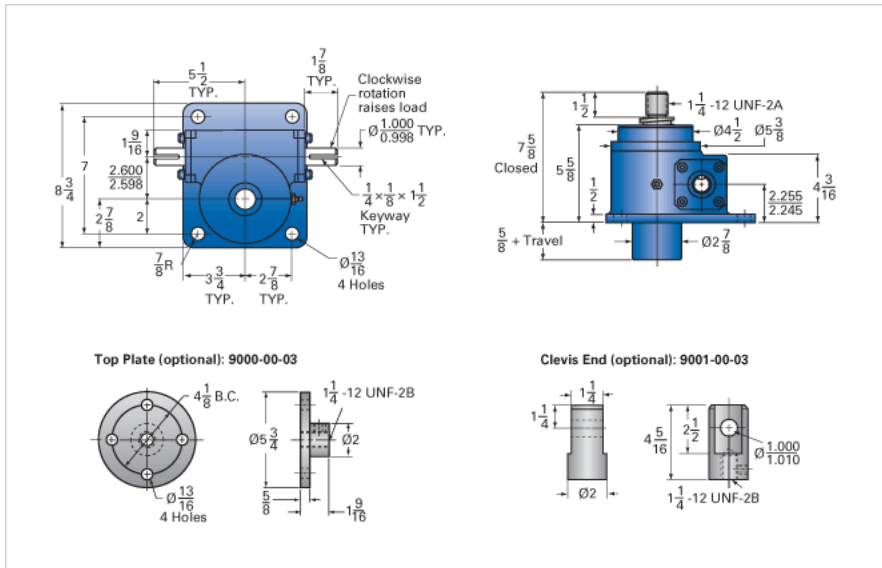

ActionJac 10AB-MSJ-U 24:1

Call 800-321-7800 or visit us online at www.nookindustries.com to configure and order your ActionJac 10AB-MSJ-U 24:1 today!

Details

Capacity [Ton]	10
Gear Ratio	24:1
Turns of Worm per Inch Travel	48
Torque to Raise 1 lb. [in-lb]	0.0192
Lifting Screw Diameter [in]	2.00
Screw Lead [in]	0.500
Root Diameter [in]	1.410
Tare Drag Torque [in-lb]	20

Performance Specifications

Maximum Allowable Input [hp]	1.50
Maximum Input Torque [in-lb]	384
Maximum Worm Speed at Rated Load [rpm]	246
Maximum Load at 1750 RPM [lb]	2813
Starting Torque	2 x Running Torque

Weight

Base 0 Travel [lb]	45
Per Inch of Travel [lb]	1.20
Grease [lb]	1.5