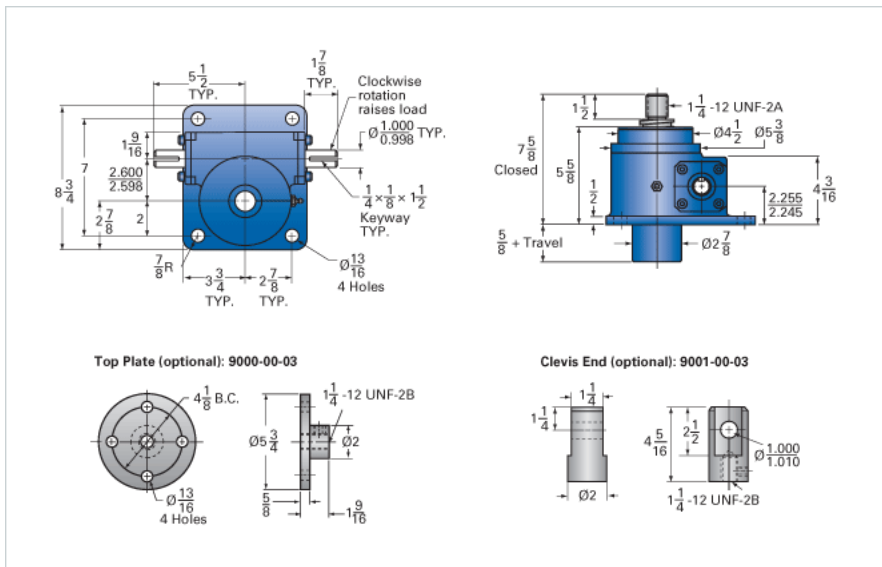

ActionJac 10AB-MSJ-U 8:1

Call 800-321-7800 or visit us online at www.nookindustries.com to configure and order your ActionJac 10AB-MSJ-U 8:1 today!

Details

Capacity [Ton]	10
Gear Ratio	8:1
Turns of Worm per Inch Travel	16
Torque to Raise 1 lb. [in-lb]	0.0377
Lifting Screw Diameter [in]	2.00
Screw Lead [in]	0.500
Root Diameter [in]	1.410
Tare Drag Torque [in-lb]	20

Performance Specifications

Maximum Allowable Input [hp]	5.00
Maximum Input Torque [in-lb]	753
Maximum Worm Speed at Rated Load [rpm]	418
Maximum Load at 1750 RPM [lb]	4776
Starting Torque	2 x Running Torque

Weight

Base 0 Travel [lb]	45
Per Inch of Travel [lb]	1.20
Grease [lb]	1.5