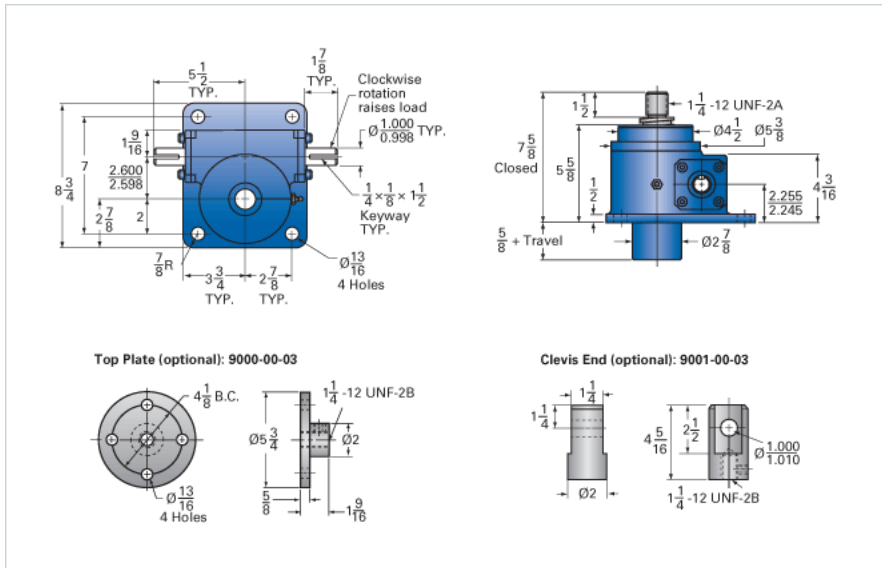

ActionJac 10AB-MSJ-U 8:1

Call 800-321-7800 or visit us online at www.nookindustries.com to configure and order your ActionJac 10AB-MSJ-U 8:1 today!

Details

Capacity [Ton]	10
Gear Ratio	8:1
Turns of Worm per Inch Travel	16
Torque to Raise 1 lb. [in-lb]	0.0377
Lifting Screw Diameter [in]	2.00
Screw Lead [in]	0.500
Root Diameter [in]	1.410
Tare Drag Torque [in-lb]	20

Performance Specifications

Maximum Allowable Input [hp]	5.00
Maximum Input Torque [in-lb]	753
Maximum Worm Speed at Rated Load [rpm]	418
Maximum Load at 1750 RPM [lb]	4776
Starting Torque	2 x Running Torque

Weight

Base 0 Travel [lb]	45
Per Inch of Travel [lb]	1.20
Grease [lb]	1.5