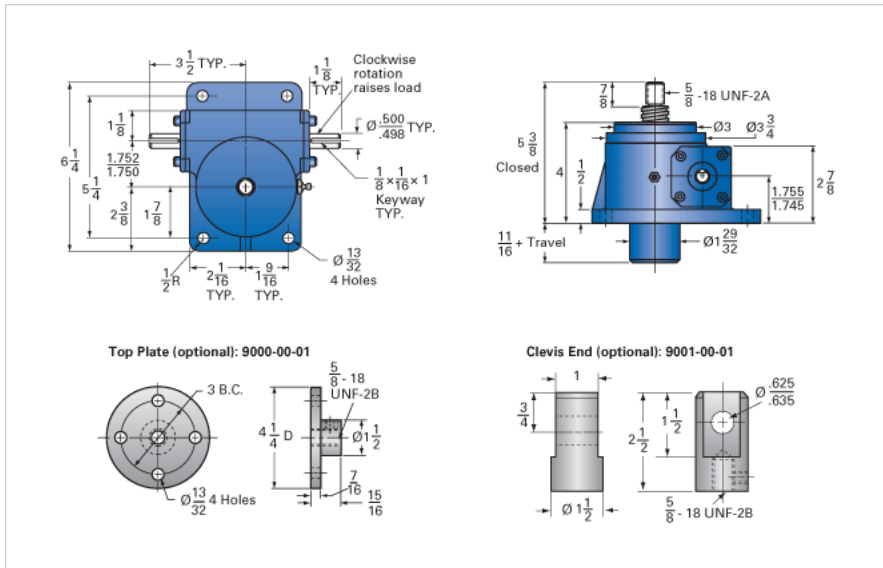

### Details

Capacity [Ton]	2.5
Gear Ratio	24:1
Turns of Worm per Inch Travel	96
Torque to Raise 1 lb. [in-lb]	0.0106
Lifting Screw Diameter [in]	1.00
Screw Lead [in]	0.250
Root Diameter [in]	0.698
Tare Drag Torque [in-lb]	5

### Performance Specifications

Maximum Allowable Input [hp]	0.50
Maximum Input Torque [in-lb]	53
Maximum Worm Speed at Rated Load [rpm]	594
Maximum Load at 1750 RPM [lb]	1699
Starting Torque	2 x Running Torque