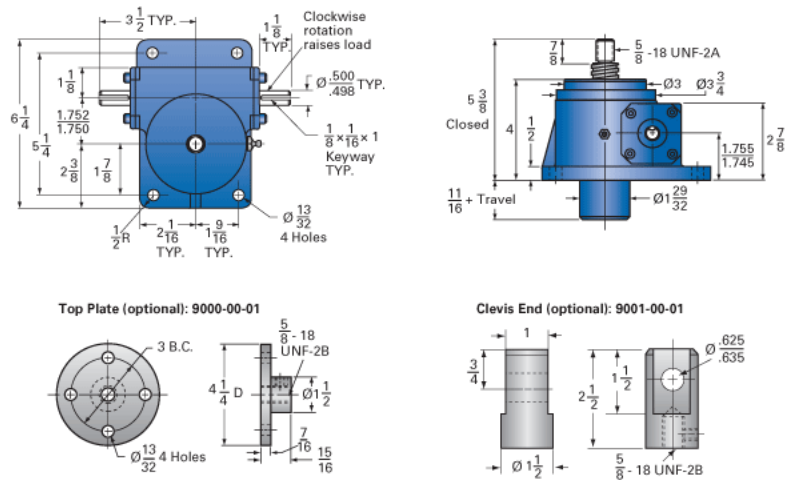

ActionJac 2.5AB-MSJ-U 12:1

Call 800-321-7800 or visit us online at www.nookindustries.com to configure and order your ActionJac 2.5AB-MSJ-U 12:1 today!

Details

Capacity [Ton]	2.5
Gear Ratio	12:1
Turns of Worm per Inch Travel	48
Torque to Raise 1 lb. [in-lb]	0.0148
Lifting Screw Diameter [in]	1.00
Screw Lead [in]	0.250
Root Diameter [in]	0.698
Tare Drag Torque [in-lb]	5

Performance Specifications

Maximum Allowable Input [hp]	1.50
Maximum Input Torque [in-lb]	74
Maximum Worm Speed at Rated Load [rpm]	1277
Maximum Load at 1750 RPM [lb]	3650
Starting Torque	2 x Running Torque

Weight

Base 0 Travel [lb]	17
Per Inch of Travel [lb]	0.45
Grease [lb]	0.5