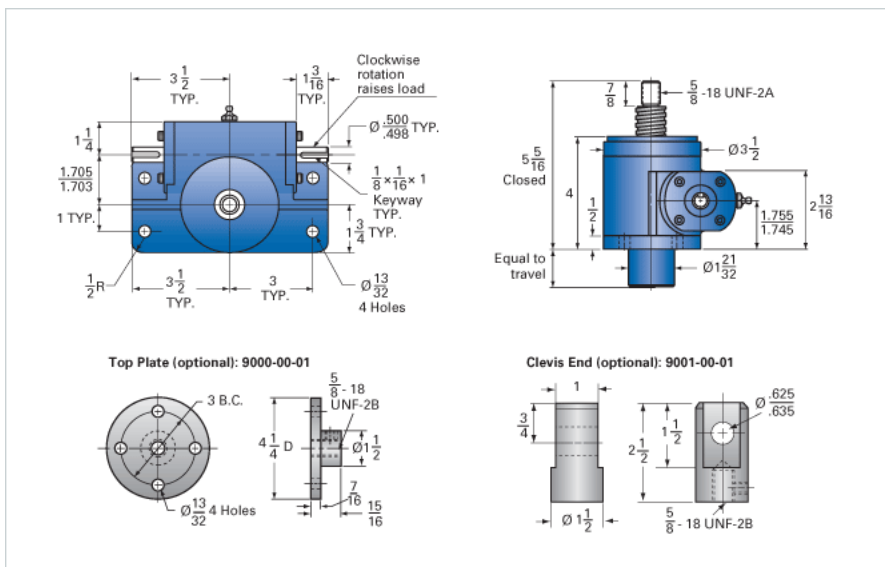

ActionJac 2AB-MSJ-U 24:1

Call 800-321-7800 or visit us online at www.nookindustries.com to configure and order your ActionJac 2AB-MSJ-U 24:1 today!

Details

Capacity [Ton]	2
Gear Ratio	24:1
Turns of Worm per Inch Travel	96
Torque to Raise 1 lb. [in-lb]	0.0105
Lifting Screw Diameter [in]	1.00
Screw Lead [in]	0.250
Root Diameter [in]	0.698
Tare Drag Torque [in-lb]	4

Performance Specifications

Maximum Allowable Input [hp]	0.50
Maximum Input Torque [in-lb]	42
Maximum Worm Speed at Rated Load [rpm]	750
Maximum Load at 1750 RPM [lb]	1715
Starting Torque	2 x Running Torque