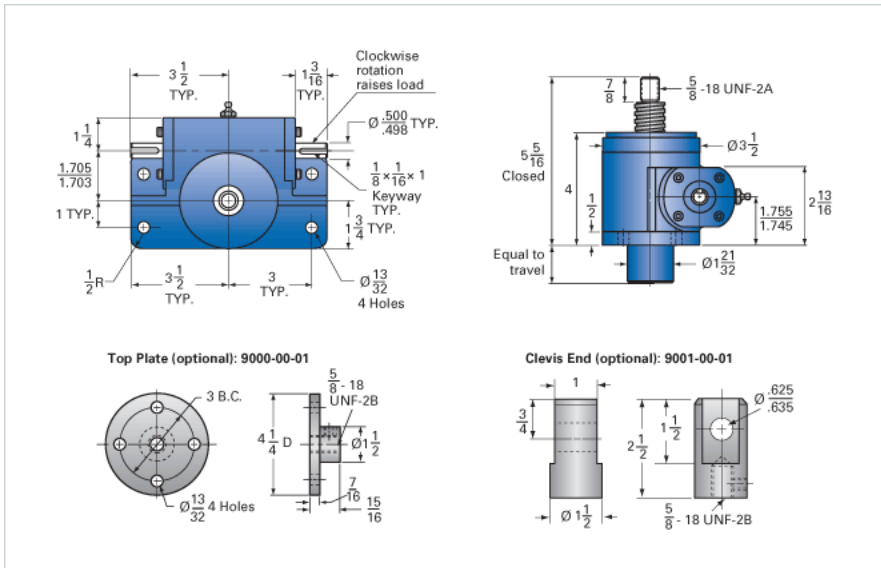

ActionJac 2AB-MSJ-U 24:1

Call 800-321-7800 or visit us online at www.nookindustries.com to configure and order your ActionJac 2AB-MSJ-U 24:1 today!

Details

Capacity [Ton]	2
Gear Ratio	24:1
Turns of Worm per Inch Travel	96
Torque to Raise 1 lb. [in-lb]	0.0105
Lifting Screw Diameter [in]	1.00
Screw Lead [in]	0.250
Root Diameter [in]	0.698
Tare Drag Torque [in-lb]	4

Performance Specifications

Maximum Allowable Input [hp]	0.50
Maximum Input Torque [in-lb]	42
Maximum Worm Speed at Rated Load [rpm]	750
Maximum Load at 1750 RPM [lb]	1715
Starting Torque	2 x Running Torque

Weight

Base 0 Travel [lb]	15
Per Inch of Travel [lb]	0.45
Grease [lb]	0.5