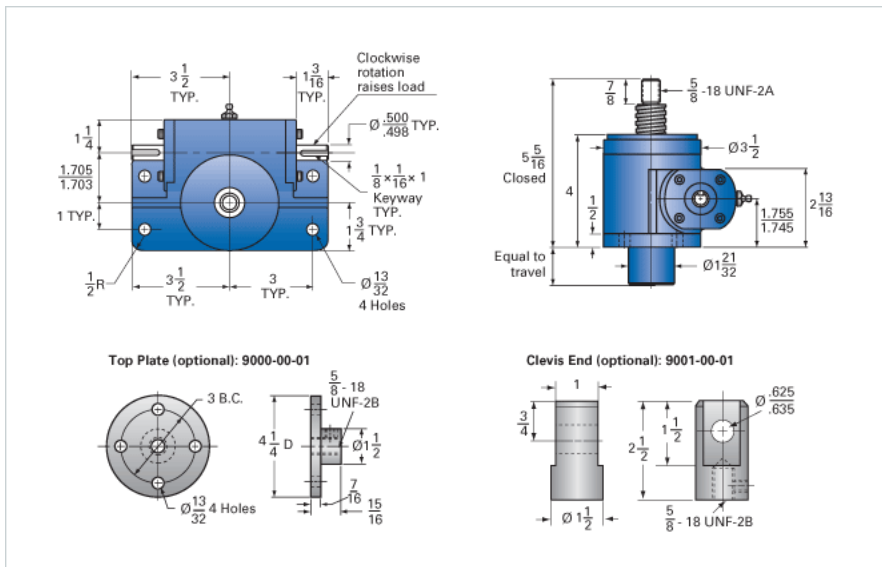

ActionJac 2AB-MSJ-U 24:1

Call 800-321-7800 or visit us online at www.nookindustries.com to configure and order your ActionJac 2AB-MSJ-U 24:1 today!

Details

Capacity [Ton]	2
Gear Ratio	24:1
Turns of Worm per Inch Travel	96
Torque to Raise 1 lb. [in-lb]	0.0105
Lifting Screw Diameter [in]	1.00
Screw Lead [in]	0.250
Root Diameter [in]	0.698
Tare Drag Torque [in-lb]	4

Performance Specifications

Maximum Allowable Input [hp]	0.50
Maximum Input Torque [in-lb]	42
Maximum Worm Speed at Rated Load [rpm]	750
Maximum Load at 1750 RPM [lb]	1715
Starting Torque	2 x Running Torque