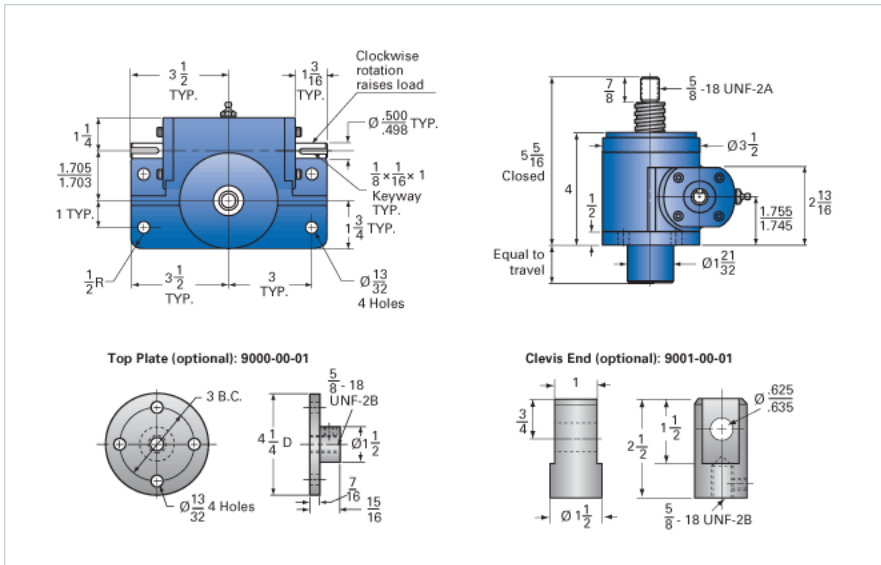

### Details

Capacity [Ton]	2
Gear Ratio	24:1
Turns of Worm per Inch Travel	96
Torque to Raise 1 lb. [in-lb]	0.0105
Lifting Screw Diameter [in]	1.00
Screw Lead [in]	0.250
Root Diameter [in]	0.698
Tare Drag Torque [in-lb]	4

### Performance Specifications

Maximum Allowable Input [hp]	0.50
Maximum Input Torque [in-lb]	42
Maximum Worm Speed at Rated Load [rpm]	750
Maximum Load at 1750 RPM [lb]	1715
Starting Torque	2 x Running Torque