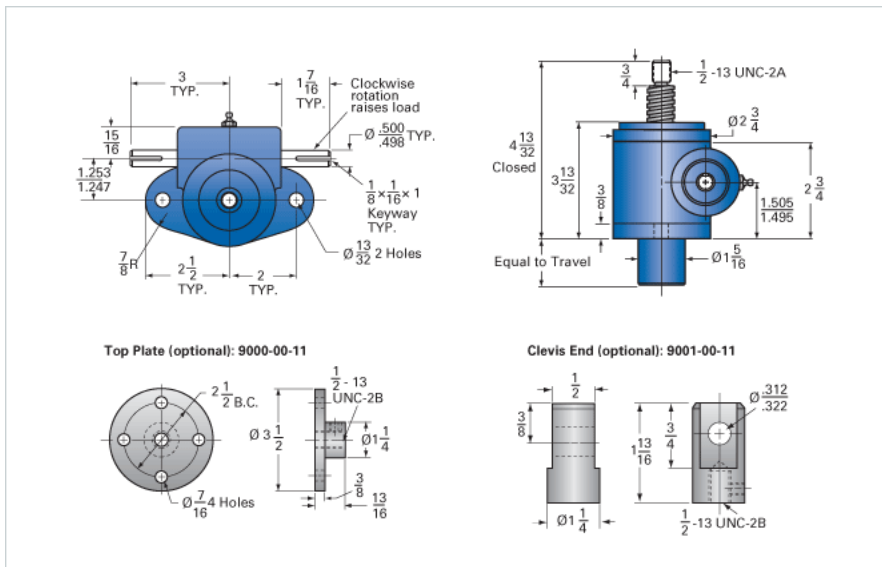

### Details

Capacity [Ton]	1
Gear Ratio	20:1
Turns of Worm per Inch Travel	100
Torque to Raise 1 lb. [in-lb]	0.0105
Lifting Screw Diameter [in]	0.75
Screw Lead [in]	0.200
Root Diameter [in]	0.502
Tare Drag Torque [in-lb]	3

### Performance Specifications

Maximum Allowable Input [hp]	0.25
Maximum Input Torque [in-lb]	21
Maximum Worm Speed at Rated Load [rpm]	750
Maximum Load at 1750 RPM [lb]	857
Starting Torque	2 x Running Torque