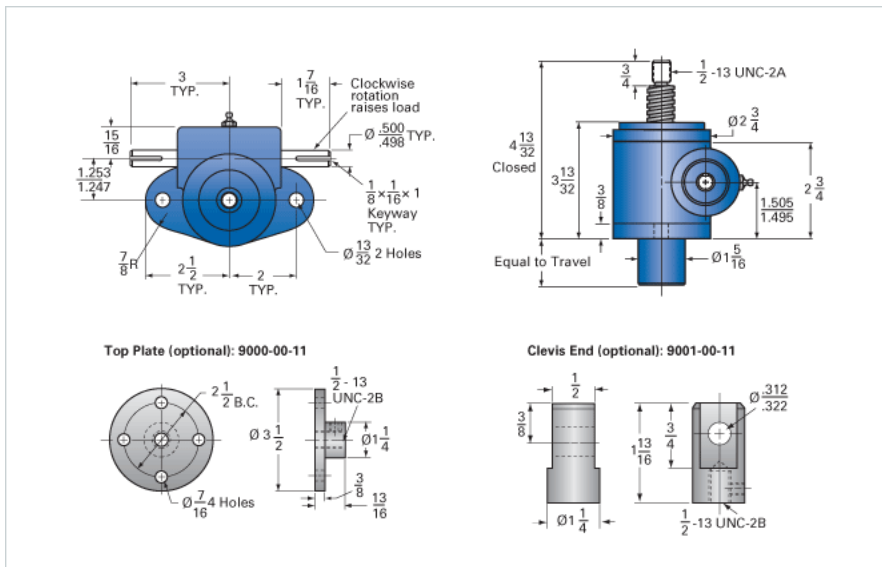

ActionJac 1AB-MSJ-U 20:1

Call 800-321-7800 or visit us online at www.nookindustries.com to configure and order your ActionJac 1AB-MSJ-U 20:1 today!

Details

Capacity [Ton]	1
Gear Ratio	20:1
Turns of Worm per Inch Travel	100
Torque to Raise 1 lb. [in-lb]	0.0105
Lifting Screw Diameter [in]	0.75
Screw Lead [in]	0.200
Root Diameter [in]	0.502
Tare Drag Torque [in-lb]	3

Performance Specifications

Maximum Allowable Input [hp]	0.25
Maximum Input Torque [in-lb]	21
Maximum Worm Speed at Rated Load [rpm]	750
Maximum Load at 1750 RPM [lb]	857
Starting Torque	2 x Running Torque

Weight

Base 0 Travel [lb]	5.5
Per Inch of Travel [lb]	0.30
Grease [lb]	0.5