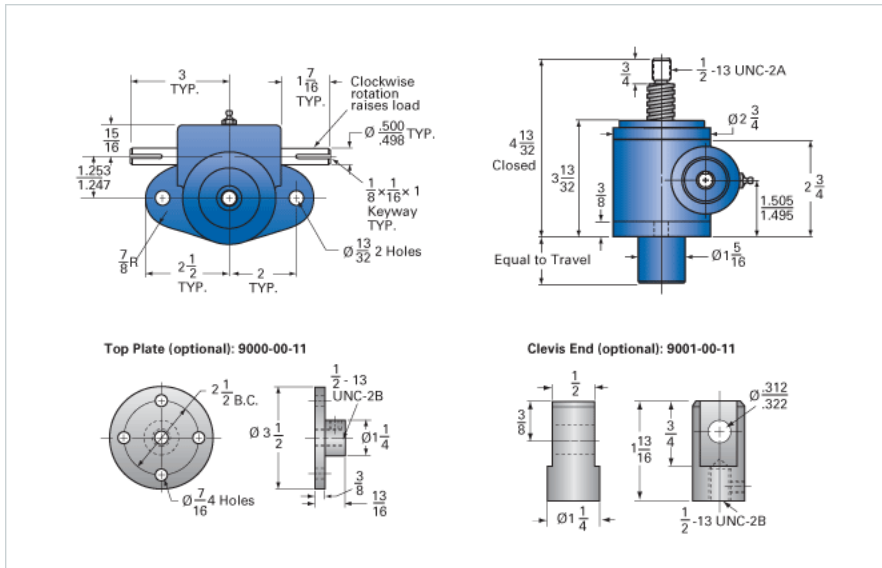

ActionJac 1AB-MSJ-U 20:1

Call 800-321-7800 or visit us online at www.nookindustries.com to configure and order your ActionJac 1AB-MSJ-U 20:1 today!

Details

Capacity [Ton]	1
Gear Ratio	20:1
Turns of Worm per Inch Travel	100
Torque to Raise 1 lb. [in-lb]	0.0105
Lifting Screw Diameter [in]	0.75
Screw Lead [in]	0.200
Root Diameter [in]	0.502
Tare Drag Torque [in-lb]	3

Performance Specifications

Maximum Allowable Input [hp]	0.25
Maximum Input Torque [in-lb]	21
Maximum Worm Speed at Rated Load [rpm]	750
Maximum Load at 1750 RPM [lb]	857
Starting Torque	2 x Running Torque

Weight

Base 0 Travel [lb]	5.5
Per Inch of Travel [lb]	0.30
Grease [lb]	0.5