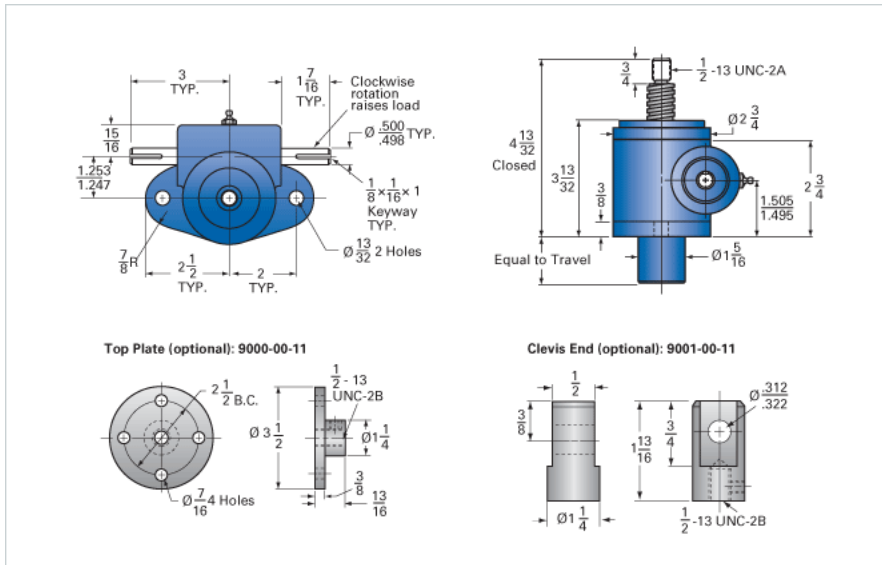

### Details

Capacity [Ton]	1
Gear Ratio	20:1
Turns of Worm per Inch Travel	100
Torque to Raise 1 lb. [in-lb]	0.0105
Lifting Screw Diameter [in]	0.75
Screw Lead [in]	0.200
Root Diameter [in]	0.502
Tare Drag Torque [in-lb]	3

### Performance Specifications

Maximum Allowable Input [hp]	0.25
Maximum Input Torque [in-lb]	21
Maximum Worm Speed at Rated Load [rpm]	750
Maximum Load at 1750 RPM [lb]	857
Starting Torque	2 x Running Torque