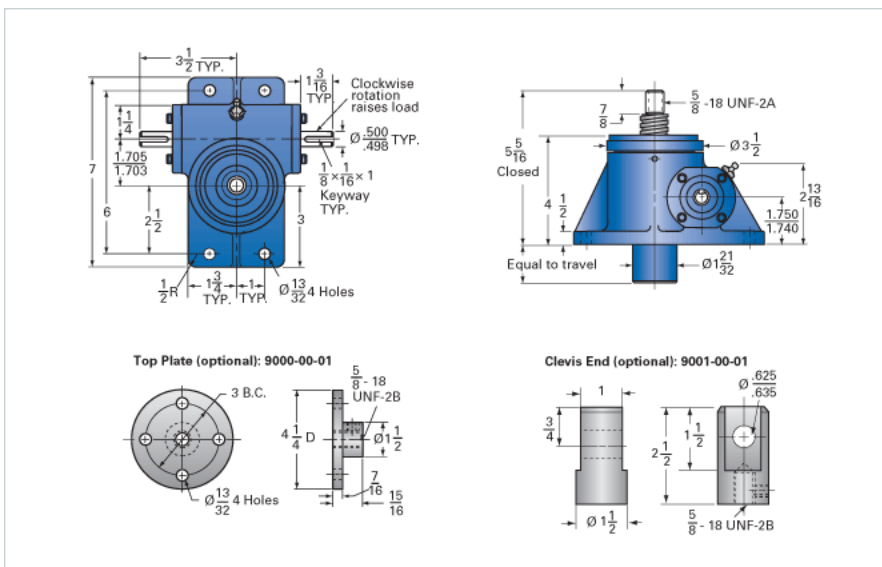

ActionJac 2RAB-MSJ-U 24:1

Call 800-321-7800 or visit us online at www.nookindustries.com to configure and order your ActionJac 2RAB-MSJ-U 24:1 today!

Details	
Capacity [Ton]	2
Gear Ratio	24:1
Turns of Worm per Inch Travel	96
Torque to Raise 1 lb. [in-lb]	0.0105
Lifting Screw Diameter [in]	1.00
Screw Lead [in]	0.250
Root Diameter [in]	0.698
Tare Drag Torque [in-lb]	4
Performance Specifications	
Maximum Allowable Input [hp]	0.50
Maximum Input Torque [in-lb]	42
Maximum Worm Speed at Rated Load [rpm]	750
Maximum Load at 1750 RPM [lb]	1715
Starting Torque	2 x Running Torque
Weight	
Base 0 Travel [lb]	15
Per Inch of Travel [lb]	0.45
Grease [lb]	0.5