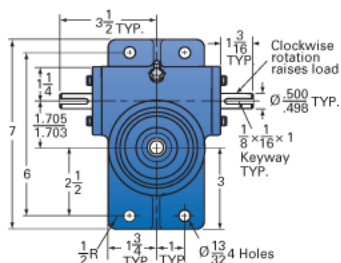

ActionJac 2RAB-MSJ-U 24:1

Call 800-321-7800 or visit us online at www.nookindustries.com to configure and order your ActionJac 2RAB-MSJ-U 24:1 today!

Top Plate (optional): 9000-00-01

Clevis End (optional): 9001-00-01

Details

Capacity [Ton]	2
Gear Ratio	24:1
Turns of Worm per Inch Travel	96
Torque to Raise 1 lb. [in-lb]	0.0105
Lifting Screw Diameter [in]	1.00
Screw Lead [in]	0.250
Root Diameter [in]	0.698
Tare Drag Torque [in-lb]	4

Performance Specifications

Maximum Allowable Input [hp]	0.50
Maximum Input Torque [in-lb]	42
Maximum Worm Speed at Rated Load [rpm]	750
Maximum Load at 1750 RPM [lb]	1715
Starting Torque	2 x Running Torque