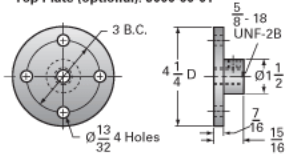

ActionJac 2RAB-MSJ-U 24:1

Call 800-321-7800 or visit us online at www.nookindustries.com to configure and order your ActionJac 2RAB-MSJ-U 24:1 today!

Top Plate (optional): 9000-00-01

Clevis End (optional): 9001-00-01

Details

Capacity [Ton]	2
Gear Ratio	24:1
Turns of Worm per Inch Travel	96
Torque to Raise 1 lb. [in-lb]	0.0105
Lifting Screw Diameter [in]	1.00
Screw Lead [in]	0.250
Root Diameter [in]	0.698
Tare Drag Torque [in-lb]	4

Performance Specifications

Maximum Allowable Input [hp]	0.50
Maximum Input Torque [in-lb]	42
Maximum Worm Speed at Rated Load [rpm]	750
Maximum Load at 1750 RPM [lb]	1715
Starting Torque	2 x Running Torque