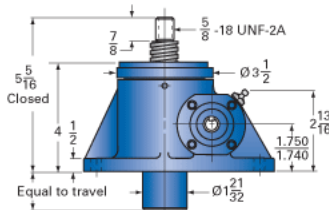

ActionJac 2RAB-MSJ-U 24:1

Call 800-321-7800 or visit us online at www.nookindustries.com to configure and order your ActionJac 2RAB-MSJ-U 24:1 today!

Top Plate (optional): 9000-00-01

Clevis End (optional): 9001-00-01

Details

Capacity [Ton]	2
Gear Ratio	24:1
Turns of Worm per Inch Travel	96
Torque to Raise 1 lb. [in-lb]	0.0105
Lifting Screw Diameter [in]	1.00
Screw Lead [in]	0.250
Root Diameter [in]	0.698
Tare Drag Torque [in-lb]	4