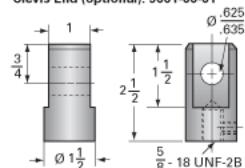

Details

Capacity [Ton]	2
Gear Ratio	24:1
Turns of Worm per Inch Travel	96
Torque to Raise 1 lb. [in-lb]	0.0105
Lifting Screw Diameter [in]	1.00
Screw Lead [in]	0.250
Root Diameter [in]	0.698
Tare Drag Torque [in-lb]	4

Performance Specifications

Maximum Allowable Input [hp]	0.50
Maximum Input Torque [in-lb]	42
Maximum Worm Speed at Rated Load [rpm]	750
Maximum Load at 1750 RPM [lb]	1715
Starting Torque	2 x Running Torque